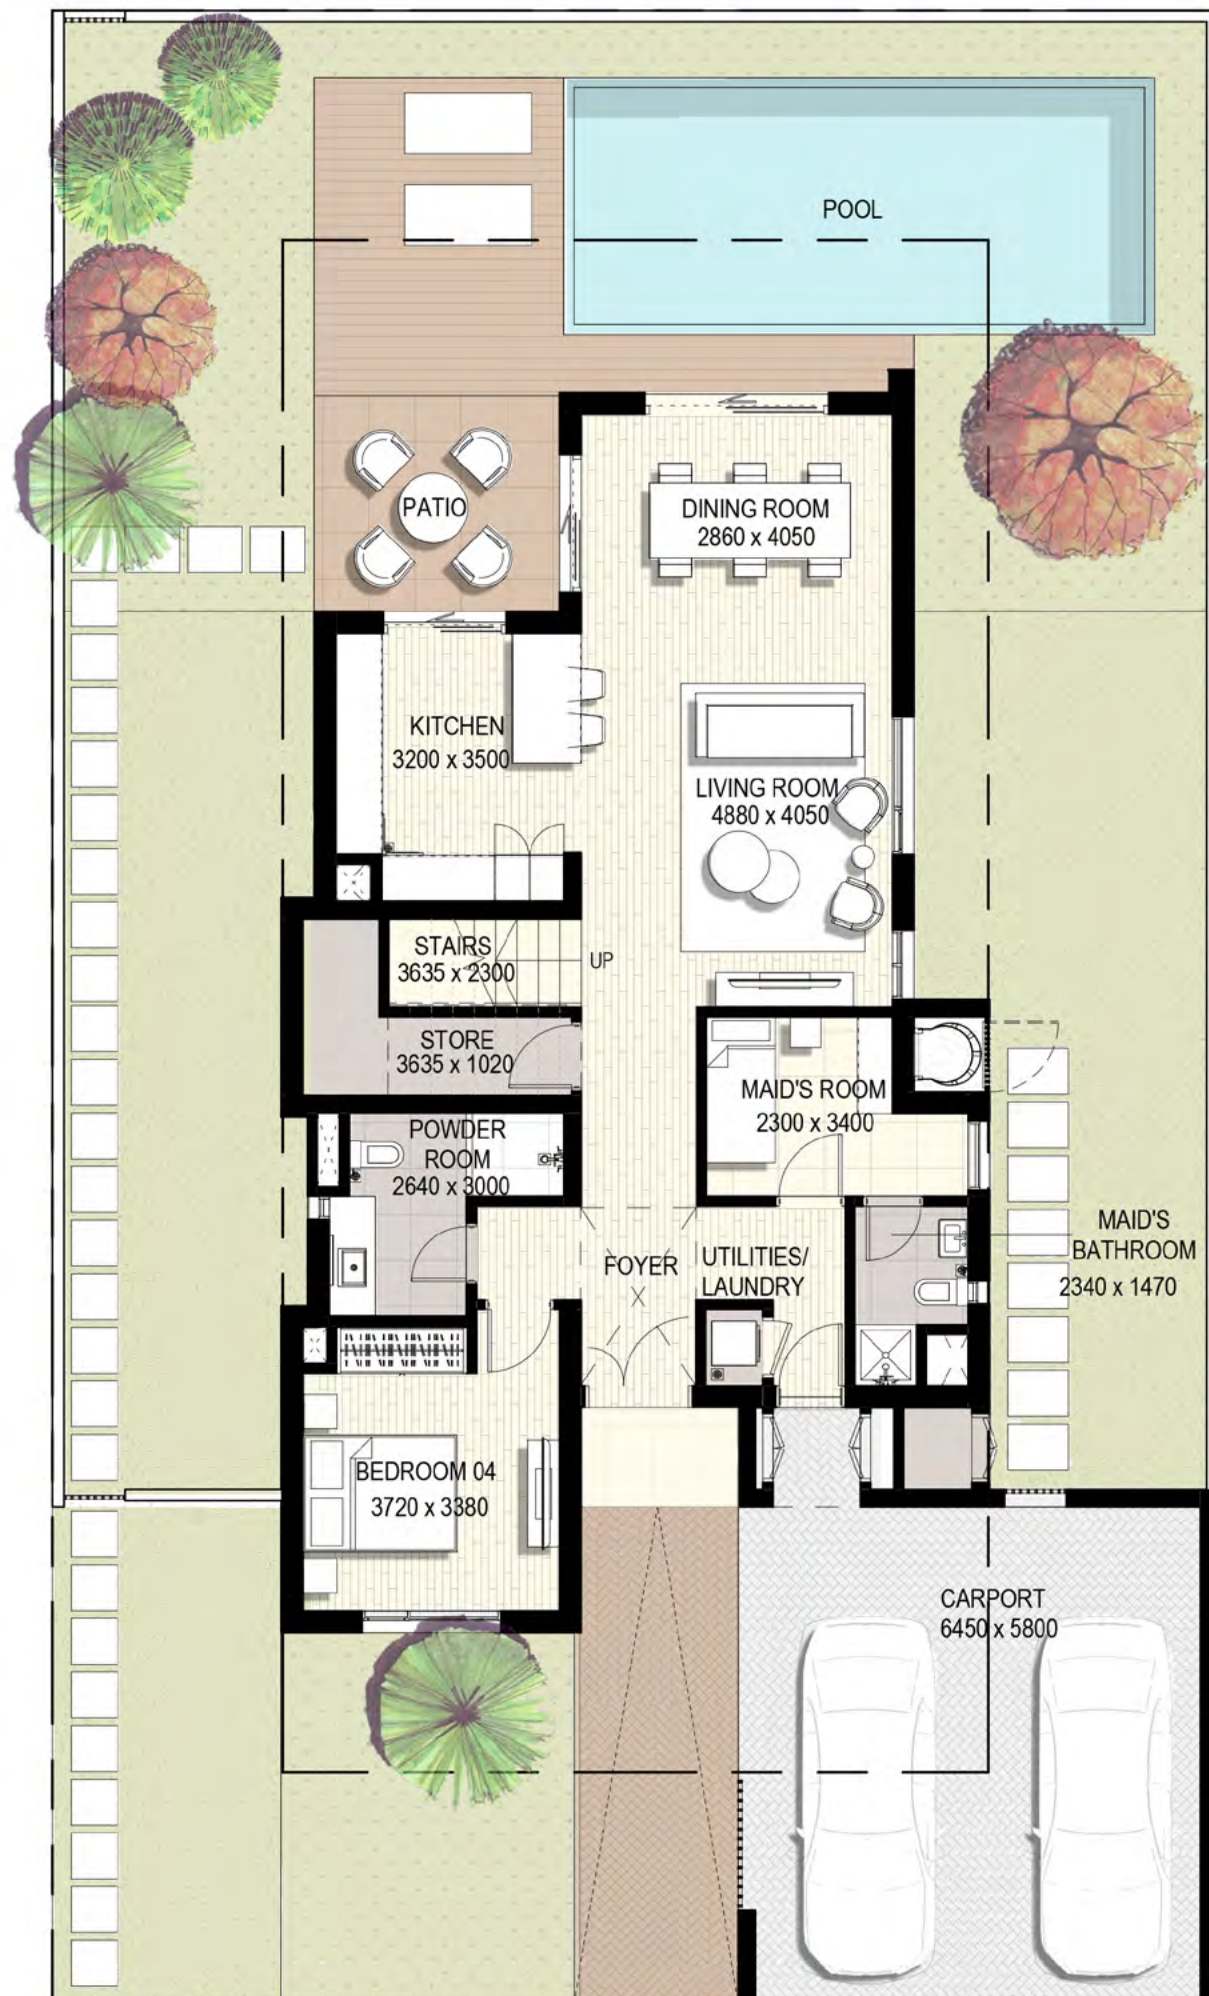

PREMIER ESTATES

GOLF LINKS

EMAAR SOUTH

LOCATED ALONGSIDE
18-HOLE GOLF COURSE
FEATURING ELEGANTLY
DESIGNED VILLAS

YOUR MEMORIES
START HERE

4 BEDROOM
BACK VIEW

BREEZING INTO
THE FUTURE

5 BEDROOM
FRONT VIEW

LEGEND

- ① VILLAS
- ② GATED ENTRY
- ③ REC CENTER
- ④ LINEAR PARK
- ⑤ SIKKA
- ⑥ GOLF COURSE

GOLF LINKS

MASTERPLAN

-  5 - BEDROOM VILLA
-  4 - BEDROOM VILLA
-  REC. CENTER

GOLF LINKS

FLOOR PLANS

EMAAR SOUTH

Ground Floor

First Floor

Villa 1

No of Bedrooms: 5

Total built up area : **356.9 m2 3,842 ft2**

Ground Floor

First Floor

Villa 2