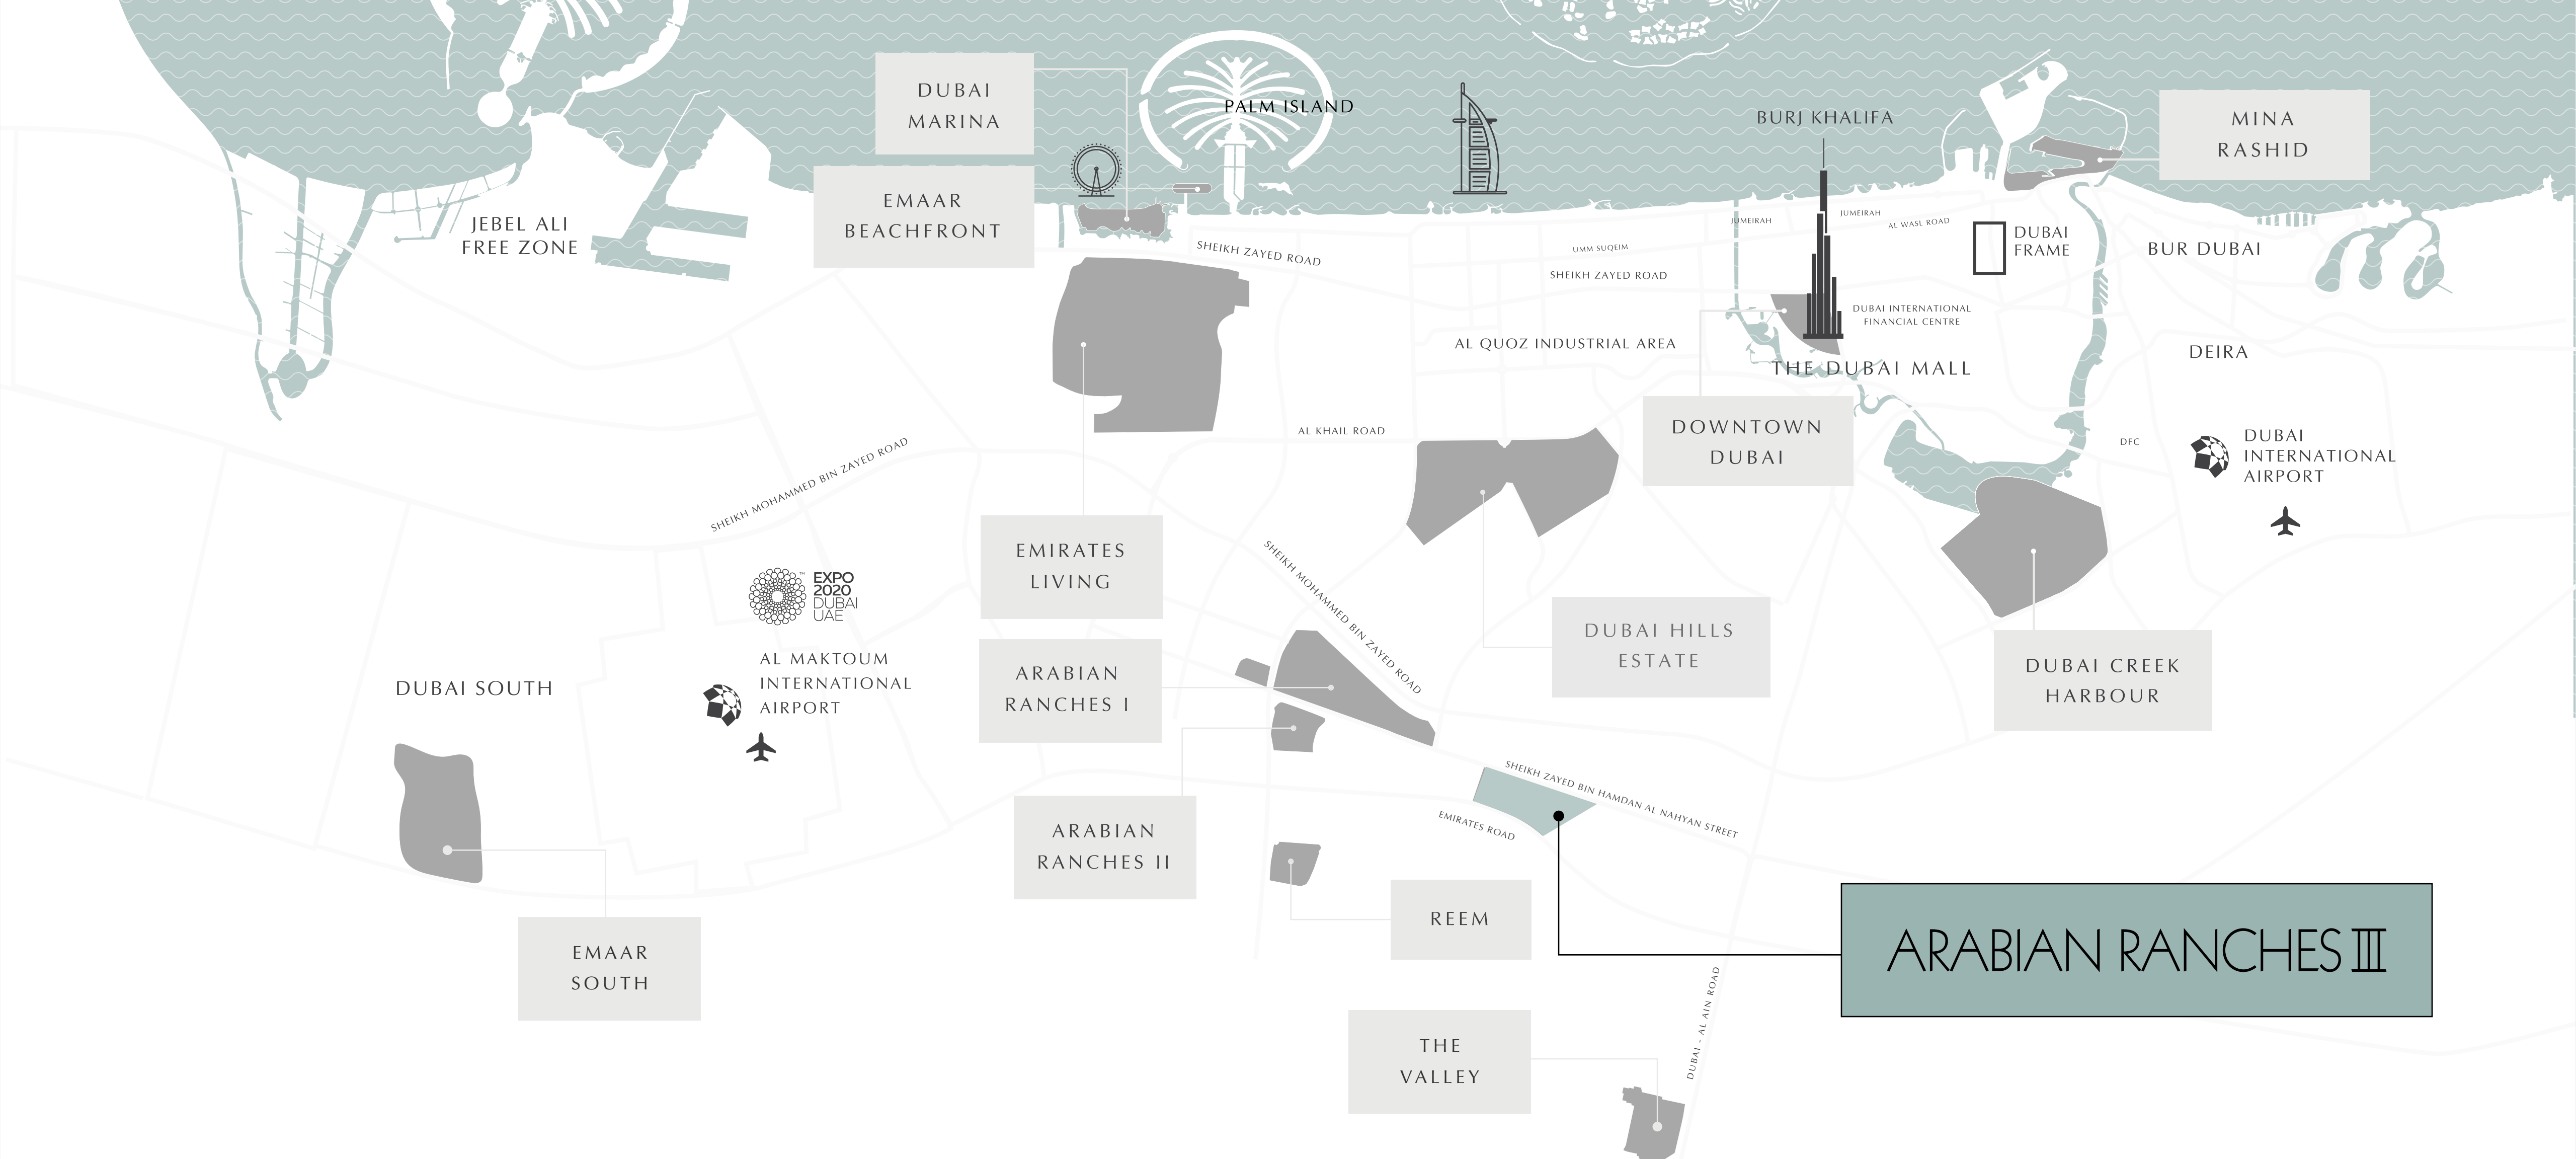

AT ARABIAN RANCHES III

EMAAR

5

MINUTES FROM
GLOBAL VILLAGE

10

MINUTES FROM DUBAI POLO
AND EQUESTRIAN CLUB

20

MINUTES FROM
DOWNTOWN DUBAI

35

MINUTES FROM
THE DUBAI MALL

35

MINUTES FROM
DUBAI MARINA

20

MINUTES FROM
DUBAI INT'L AIRPORT

35

MINUTES FROM
AL MAKTOUM INT'L AIRPORT