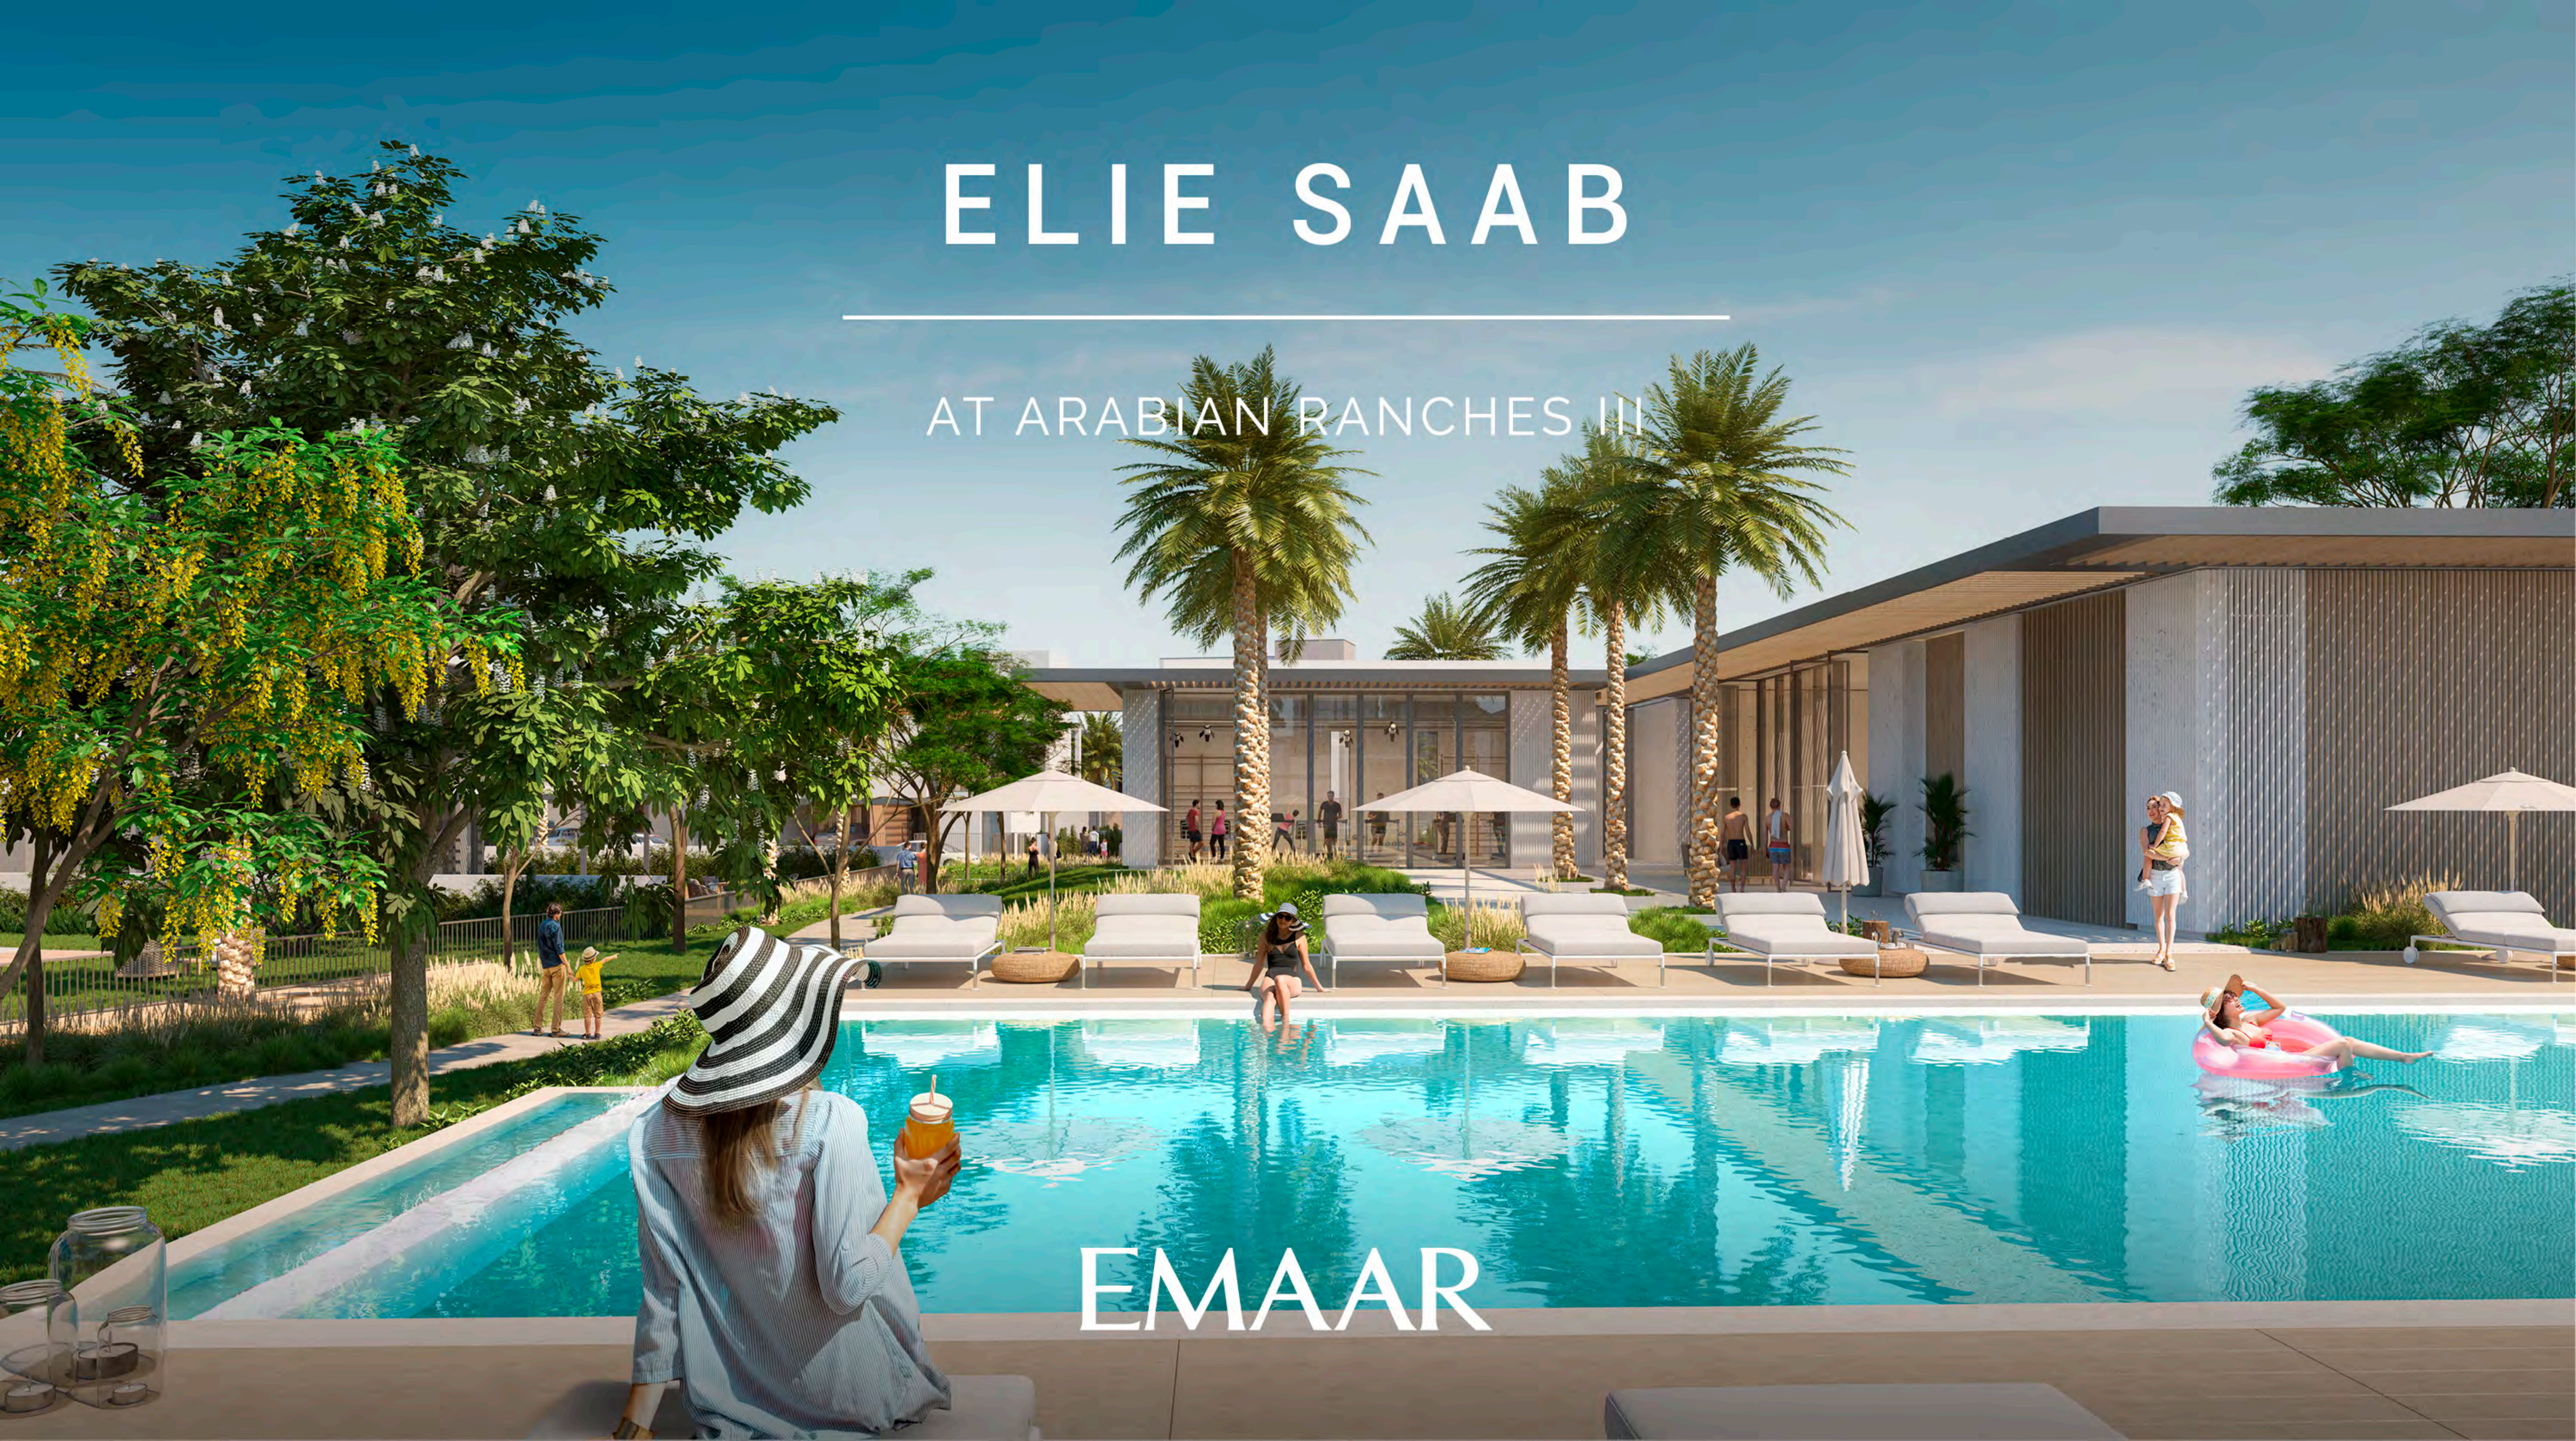

ELIE SAAB

AT ARABIAN RANCHES III

EMAAR