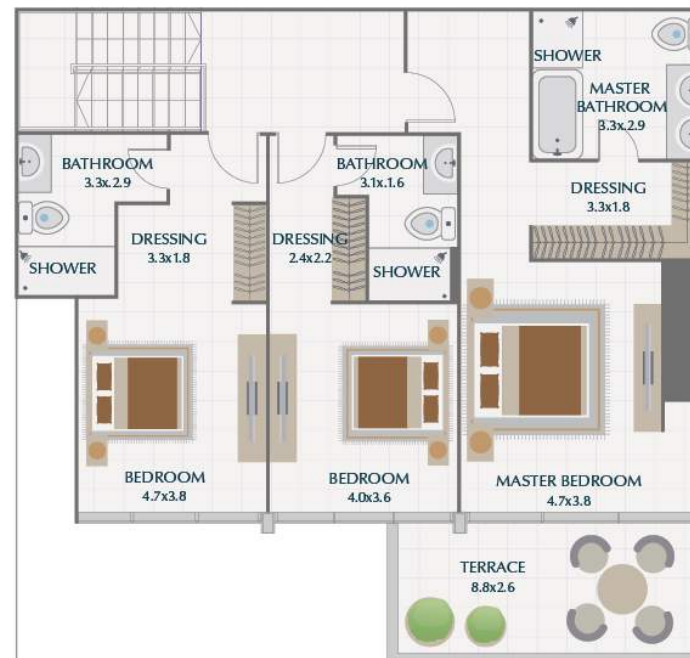

LOWER LEVEL

UPPER LEVEL

3BR PODIUM TOWNHOUSE / TYPE 5 PARK GATE RESIDENCES

SUITE	3029.8 SQ.FT.	281.5 SQ.M.
TERRACE	1107.8 SQ.FT.	102.9 SQ.M.
TOTAL	4137.6 SQ.FT.	384.4 SQ.M.

3 BR / TYPE 1A PARK GATE RESIDENCES

SUITE	1790.3 SQ.FT.	166.3 SQ.M.
TERRACE	270.7 SQ.FT.	25.2 SQ.M.
TOTAL	2061.0 SQ.FT.	191.5 SQ.M.

3 BR / TYPE 2 PARK GATE RESIDENCES

SUITE	2021.4 SQ.FT.	187.8 SQ.M.
TERRACE	142.6 SQ.FT.	13.3 SQ.M.
TOTAL	2164.0 SQ.FT.	201.1 SQ.M.

3 BR / TYPE 3A PARK GATE RESIDENCES

SUITE	1816.8 SQ.FT.	168.8 SQ.M.
TERRACE	342.8 SQ.FT.	31.9 SQ.M.
TOTAL	2159.6 SQ.FT.	200.7 SQ.M.

LOWER LEVEL

UPPER LEVEL

4BR PODIUM TOWNHOUSE / TYPE 3 PARK GATE RESIDENCES