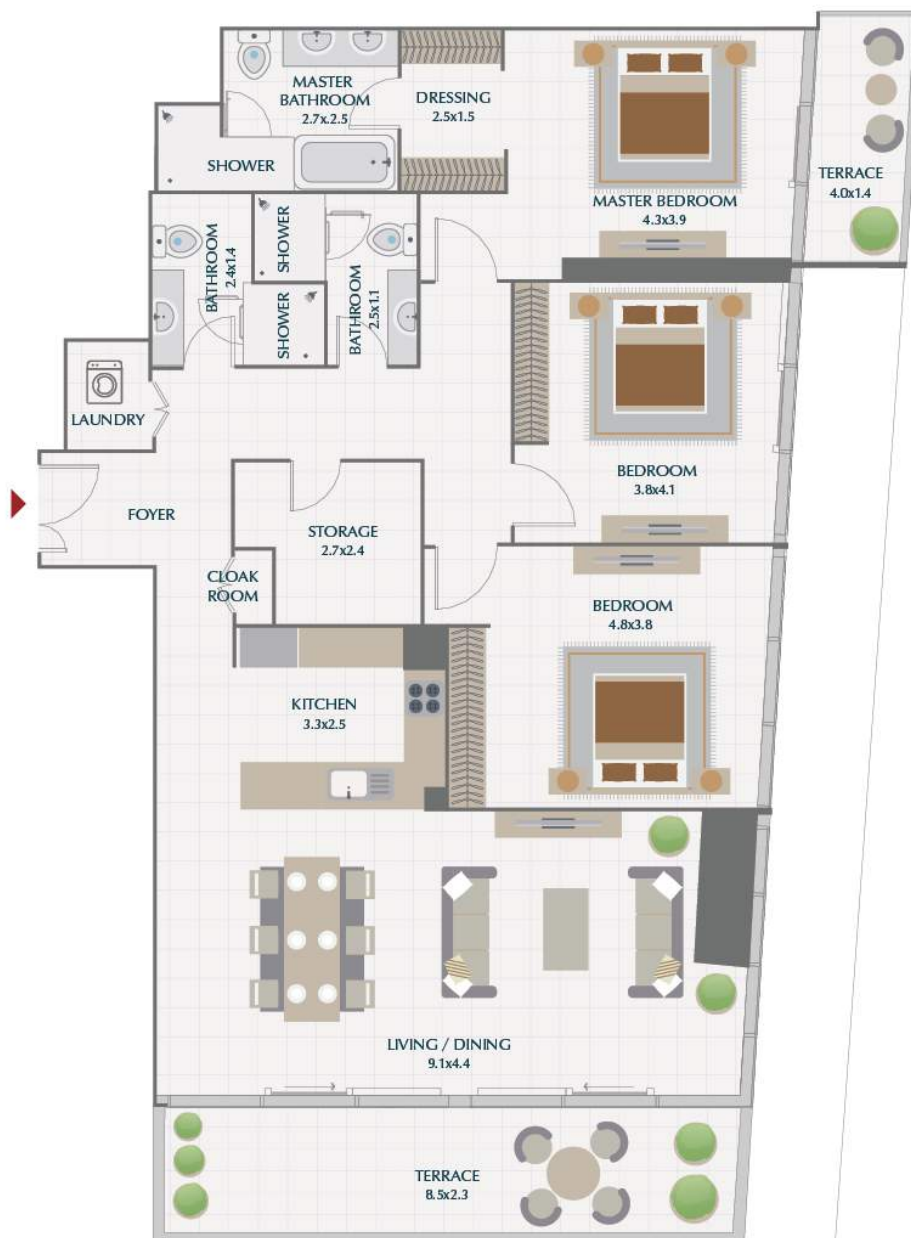

2 BR / TYPE 1A
PARK GATE RESIDENCES

SUITE	1365.2 SQ.FT.	126.8 SQ.M.
TERRACE	206.9 SQ.FT.	19.2 SQ.M.
TOTAL	1572.1 SQ.FT.	146.0 SQ.M.

2 BR / TYPE 2A
PARK GATE RESIDENCES

SUITE	1413.6 SQ.FT.	131.3 SQ.M.
TERRACE	137.3 SQ.FT.	12.8 SQ.M.
TOTAL	1550.9 SQ.FT.	144.1 SQ.M.

2 BR / TYPE 3A
PARK GATE RESIDENCES

SUITE	1460.8 SQ.FT.	135.7 SQ.M.
TERRACE	151.6 SQ.FT.	14.1 SQ.M.
TOTAL	1612.4 SQ.FT.	149.8 SQ.M.

2 BR / TYPE 4A
PARK GATE RESIDENCES

SUITE	1377.1 SQ.FT.	127.9 SQ.M.
TERRACE	257.5 SQ.FT.	23.9 SQ.M.
TOTAL	1634.6 SQ.FT.	151.8 SQ.M.

LOWER LEVEL

UPPER LEVEL

3BR PODIUM TOWNHOUSE / TYPE 5 PARK GATE RESIDENCES

SUITE	3029.8 SQ.FT.	281.5 SQ.M.
TERRACE	1107.8 SQ.FT.	102.9 SQ.M.
TOTAL	4137.6 SQ.FT.	384.4 SQ.M.

3 BR / TYPE 1A PARK GATE RESIDENCES

SUITE	1790.3 SQ.FT.	166.3 SQ.M.
TERRACE	270.7 SQ.FT.	25.2 SQ.M.
TOTAL	2061.0 SQ.FT.	191.5 SQ.M.

3 BR / TYPE 2 PARK GATE RESIDENCES

SUITE	2021.4 SQ.FT.	187.8 SQ.M.
TERRACE	142.6 SQ.FT.	13.3 SQ.M.
TOTAL	2164.0 SQ.FT.	201.1 SQ.M.