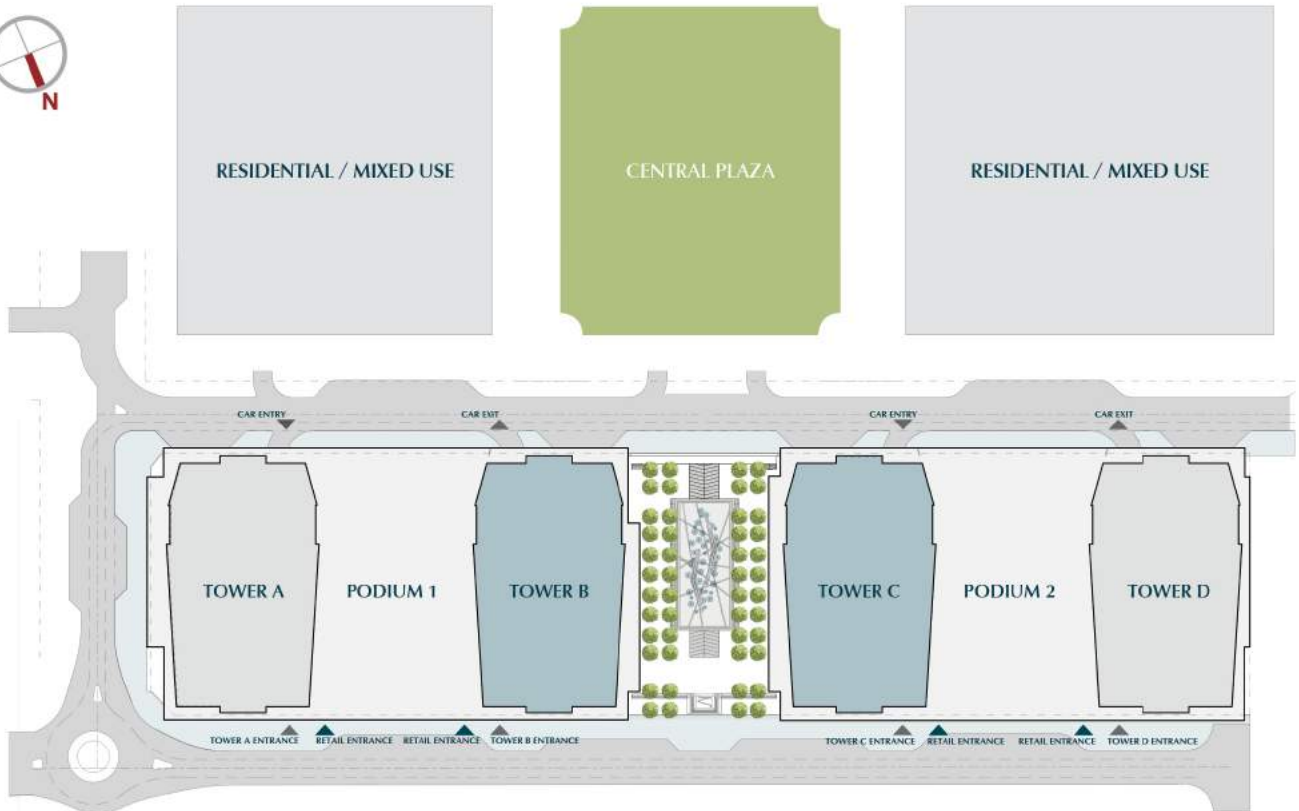

PROJECT OVERVIEW

ZABEEL PARK GATE ONE ENTRANCE

TOWERS A & D ARE IDENTICAL AND MIRRORED, AND TOWERS B & C ARE IDENTICAL AND MIRRORED.

PODIUM LEVEL 5

TOWERS A & D ARE IDENTICAL AND MIRRORED, AND TOWERS B & C ARE IDENTICAL AND MIRRORED.

1 BR / TYPE 1A
PARK GATE RESIDENCES

SUITE	851.7 SQ.FT.	79.1 SQ.M.
TERRACE	146.8 SQ.FT.	13.6 SQ.M.
TOTAL	998.5 SQ.FT.	92.7 SQ.M.

1 BR / TYPE 4A
PARK GATE RESIDENCES

SUITE	844.1 SQ.FT.	78.4 SQ.M.
TERRACE	145.4 SQ.FT.	13.5 SQ.M.
TOTAL	989.5 SQ.FT.	91.9 SQ.M.

2 BR / TYPE 1A
PARK GATE RESIDENCES

SUITE	1365.2 SQ.FT.	126.8 SQ.M.
TERRACE	206.9 SQ.FT.	19.2 SQ.M.
TOTAL	1572.1 SQ.FT.	146.0 SQ.M.

2 BR / TYPE 2A
PARK GATE RESIDENCES

SUITE	1413.6 SQ.FT.	131.3 SQ.M.
TERRACE	137.3 SQ.FT.	12.8 SQ.M.
TOTAL	1550.9 SQ.FT.	144.1 SQ.M.

2 BR / TYPE 3A
PARK GATE RESIDENCES

SUITE	1460.8 SQ.FT.	135.7 SQ.M.
TERRACE	151.6 SQ.FT.	14.1 SQ.M.
TOTAL	1612.4 SQ.FT.	149.8 SQ.M.

2 BR / TYPE 4A
PARK GATE RESIDENCES

SUITE	1377.1 SQ.FT.	127.9 SQ.M.
TERRACE	257.5 SQ.FT.	23.9 SQ.M.
TOTAL	1634.6 SQ.FT.	151.8 SQ.M.