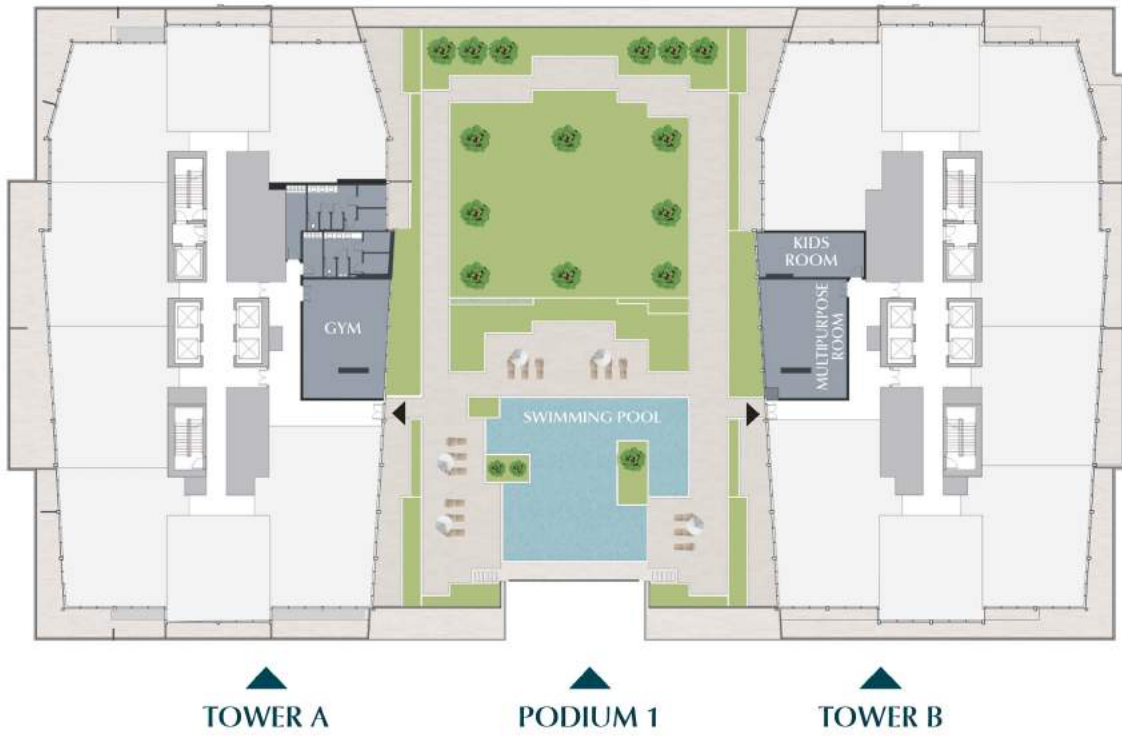

PROJECT OVERVIEW

ZABEEL PARK GATE ONE ENTRANCE

TOWERS A & D ARE IDENTICAL AND MIRRORED, AND TOWERS B & C ARE IDENTICAL AND MIRRORED.

PODIUM LEVEL 5

TOWERS A & D ARE IDENTICAL AND MIRRORED, AND TOWERS B & C ARE IDENTICAL AND MIRRORED.

1 BR / TYPE 1A
PARK GATE RESIDENCES

SUITE	851.7 SQ.FT.	79.1 SQ.M.
TERRACE	146.8 SQ.FT.	13.6 SQ.M.
TOTAL	998.5 SQ.FT.	92.7 SQ.M.

1 BR / TYPE 4A
PARK GATE RESIDENCES

SUITE	844.1 SQ.FT.	78.4 SQ.M.
TERRACE	145.4 SQ.FT.	13.5 SQ.M.
TOTAL	989.5 SQ.FT.	91.9 SQ.M.

2 BR / TYPE 1A
PARK GATE RESIDENCES

SUITE	1365.2 SQ.FT.	126.8 SQ.M.
TERRACE	206.9 SQ.FT.	19.2 SQ.M.
TOTAL	1572.1 SQ.FT.	146.0 SQ.M.

2 BR / TYPE 2A
PARK GATE RESIDENCES

SUITE	1413.6 SQ.FT.	131.3 SQ.M.
TERRACE	137.3 SQ.FT.	12.8 SQ.M.
TOTAL	1550.9 SQ.FT.	144.1 SQ.M.

2 BR / TYPE 3A
PARK GATE RESIDENCES

SUITE	1460.8 SQ.FT.	135.7 SQ.M.
TERRACE	151.6 SQ.FT.	14.1 SQ.M.
TOTAL	1612.4 SQ.FT.	149.8 SQ.M.

2 BR / TYPE 4A
PARK GATE RESIDENCES

SUITE	1377.1 SQ.FT.	127.9 SQ.M.
TERRACE	257.5 SQ.FT.	23.9 SQ.M.
TOTAL	1634.6 SQ.FT.	151.8 SQ.M.