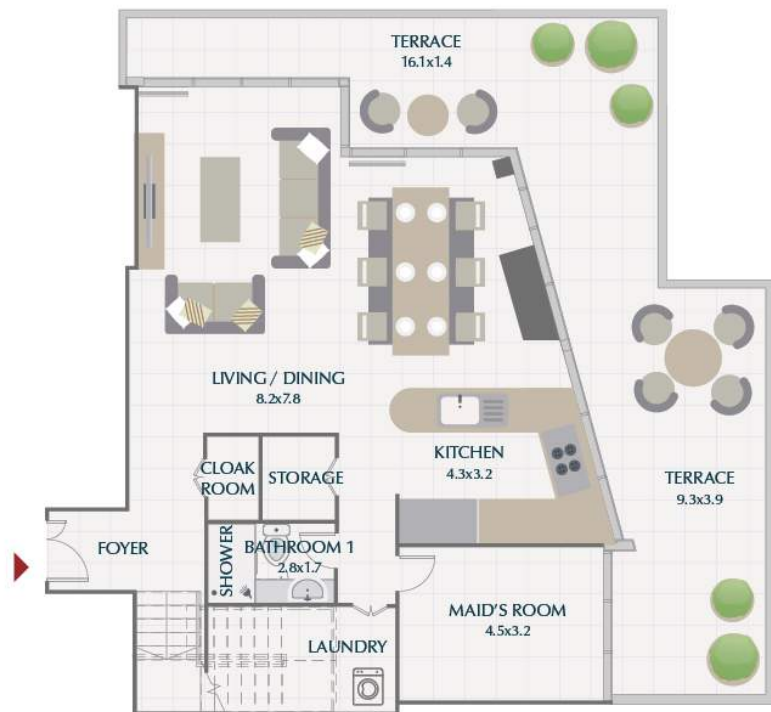

1 BR / TYPE 1A
PARK GATE RESIDENCES

SUITE	851.7 SQ.FT.	79.1 SQ.M.
TERRACE	146.8 SQ.FT.	13.6 SQ.M.
TOTAL	998.5 SQ.FT.	92.7 SQ.M.

1 BR / TYPE 4A
PARK GATE RESIDENCES

SUITE	844.1 SQ.FT.	78.4 SQ.M.
TERRACE	145.4 SQ.FT.	13.5 SQ.M.
TOTAL	989.5 SQ.FT.	91.9 SQ.M.

2 BR / TYPE 1A
PARK GATE RESIDENCES

SUITE	1365.2 SQ.FT.	126.8 SQ.M.
TERRACE	206.9 SQ.FT.	19.2 SQ.M.
TOTAL	1572.1 SQ.FT.	146.0 SQ.M.

2 BR / TYPE 2A
PARK GATE RESIDENCES

SUITE	1413.6 SQ.FT.	131.3 SQ.M.
TERRACE	137.3 SQ.FT.	12.8 SQ.M.
TOTAL	1550.9 SQ.FT.	144.1 SQ.M.

2 BR / TYPE 3A
PARK GATE RESIDENCES

SUITE	1460.8 SQ.FT.	135.7 SQ.M.
TERRACE	151.6 SQ.FT.	14.1 SQ.M.
TOTAL	1612.4 SQ.FT.	149.8 SQ.M.

2 BR / TYPE 4A
PARK GATE RESIDENCES

SUITE	1377.1 SQ.FT.	127.9 SQ.M.
TERRACE	257.5 SQ.FT.	23.9 SQ.M.
TOTAL	1634.6 SQ.FT.	151.8 SQ.M.

LOWER LEVEL

UPPER LEVEL

3BR PODIUM TOWNHOUSE / TYPE 5 PARK GATE RESIDENCES

SUITE	3029.8 SQ.FT.	281.5 SQ.M.
TERRACE	1107.8 SQ.FT.	102.9 SQ.M.
TOTAL	4137.6 SQ.FT.	384.4 SQ.M.

3 BR / TYPE 1A PARK GATE RESIDENCES