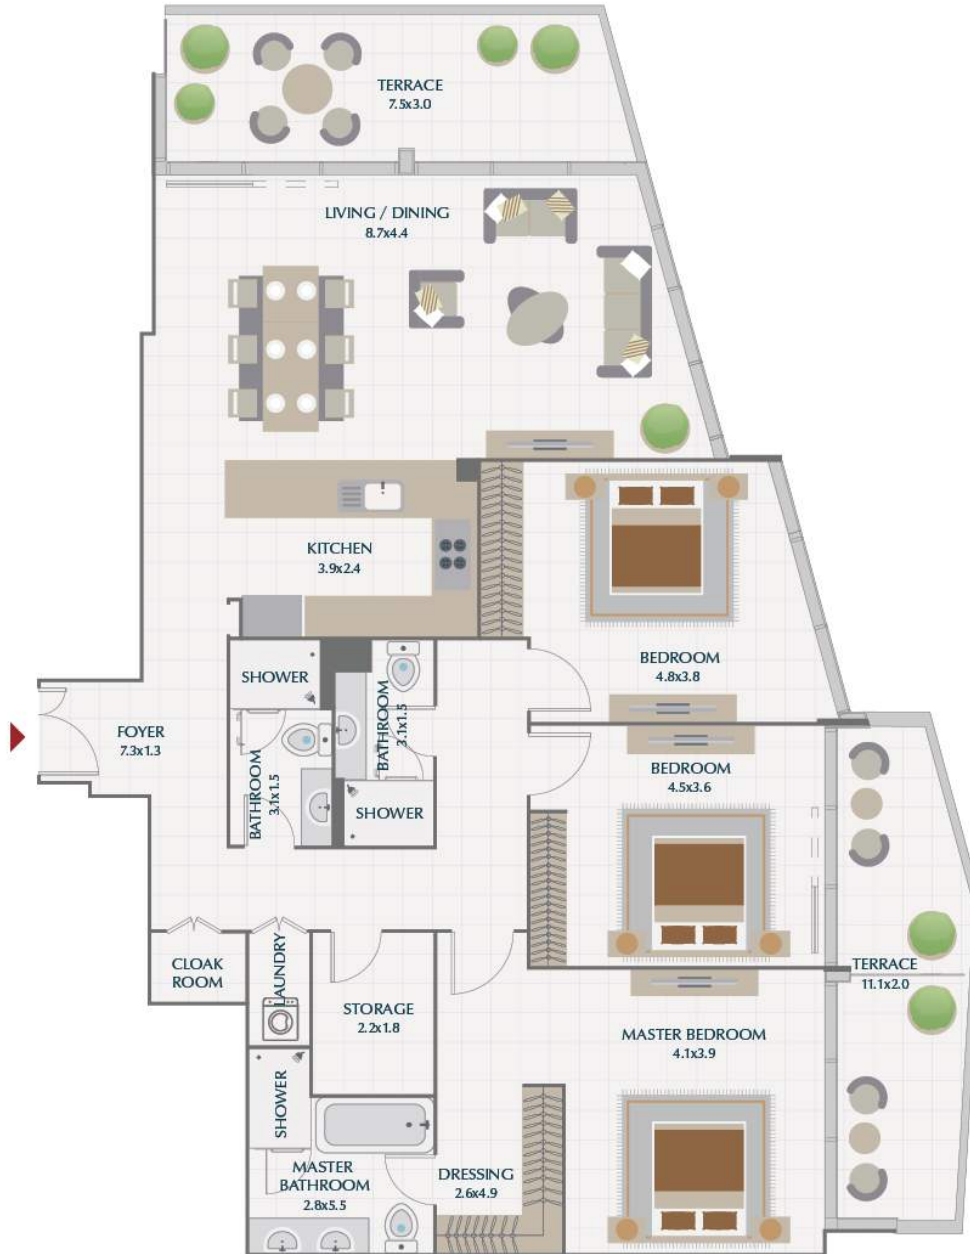

2 BR / TYPE 3A
PARK GATE RESIDENCES

SUITE	1460.8 SQ.FT.	135.7 SQ.M.
TERRACE	151.6 SQ.FT.	14.1 SQ.M.
TOTAL	1612.4 SQ.FT.	149.8 SQ.M.

2 BR / TYPE 4A
PARK GATE RESIDENCES

SUITE	1377.1 SQ.FT.	127.9 SQ.M.
TERRACE	257.5 SQ.FT.	23.9 SQ.M.
TOTAL	1634.6 SQ.FT.	151.8 SQ.M.

LOWER LEVEL

UPPER LEVEL

3BR PODIUM TOWNHOUSE / TYPE 5 PARK GATE RESIDENCES

SUITE	3029.8 SQ.FT.	281.5 SQ.M.
TERRACE	1107.8 SQ.FT.	102.9 SQ.M.
TOTAL	4137.6 SQ.FT.	384.4 SQ.M.

3 BR / TYPE 1A PARK GATE RESIDENCES

SUITE	1790.3 SQ.FT.	166.3 SQ.M.
TERRACE	270.7 SQ.FT.	25.2 SQ.M.
TOTAL	2061.0 SQ.FT.	191.5 SQ.M.

3 BR / TYPE 2 PARK GATE RESIDENCES

SUITE	2021.4 SQ.FT.	187.8 SQ.M.
TERRACE	142.6 SQ.FT.	13.3 SQ.M.
TOTAL	2164.0 SQ.FT.	201.1 SQ.M.

3 BR / TYPE 3A PARK GATE RESIDENCES

SUITE	1816.8 SQ.FT.	168.8 SQ.M.
TERRACE	342.8 SQ.FT.	31.9 SQ.M.
TOTAL	2159.6 SQ.FT.	200.7 SQ.M.

LOWER LEVEL

UPPER LEVEL

4BR PODIUM TOWNHOUSE / TYPE 3 PARK GATE RESIDENCES