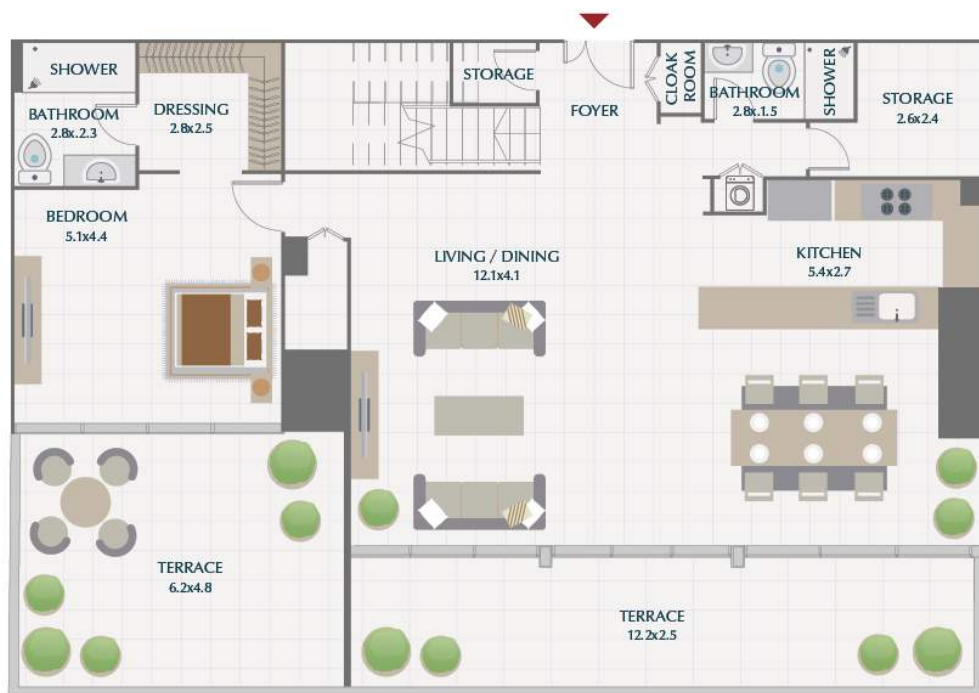

LOWER LEVEL

UPPER LEVEL

3BR PODIUM TOWNHOUSE / TYPE 5 PARK GATE RESIDENCES

SUITE	3029.8 SQ.FT.	281.5 SQ.M.
TERRACE	1107.8 SQ.FT.	102.9 SQ.M.
TOTAL	4137.6 SQ.FT.	384.4 SQ.M.

3 BR / TYPE 1A PARK GATE RESIDENCES

SUITE	1790.3 SQ.FT.	166.3 SQ.M.
TERRACE	270.7 SQ.FT.	25.2 SQ.M.
TOTAL	2061.0 SQ.FT.	191.5 SQ.M.

3 BR / TYPE 2 PARK GATE RESIDENCES

SUITE	2021.4 SQ.FT.	187.8 SQ.M.
TERRACE	142.6 SQ.FT.	13.3 SQ.M.
TOTAL	2164.0 SQ.FT.	201.1 SQ.M.

3 BR / TYPE 3A PARK GATE RESIDENCES

SUITE	1816.8 SQ.FT.	168.8 SQ.M.
TERRACE	342.8 SQ.FT.	31.9 SQ.M.
TOTAL	2159.6 SQ.FT.	200.7 SQ.M.

LOWER LEVEL

UPPER LEVEL

4BR PODIUM TOWNHOUSE / TYPE 3 PARK GATE RESIDENCES

SUITE	3258.2 SQ.FT.	302.7 SQ.M.
TERRACE	851.0 SQ.FT.	79.1 SQ.M.
TOTAL	4109.2 SQ.FT.	381.8 SQ.M.

LOWER LEVEL

UPPER LEVEL

4BR PODIUM TOWNHOUSE / TYPE 4A PARK GATE RESIDENCES

SUITE	3260.6 SQ.FT.	302.9 SQ.M.
TERRACE	400.8 SQ.FT.	37.2 SQ.M.
TOTAL	3661.4 SQ.FT.	340.1 SQ.M.