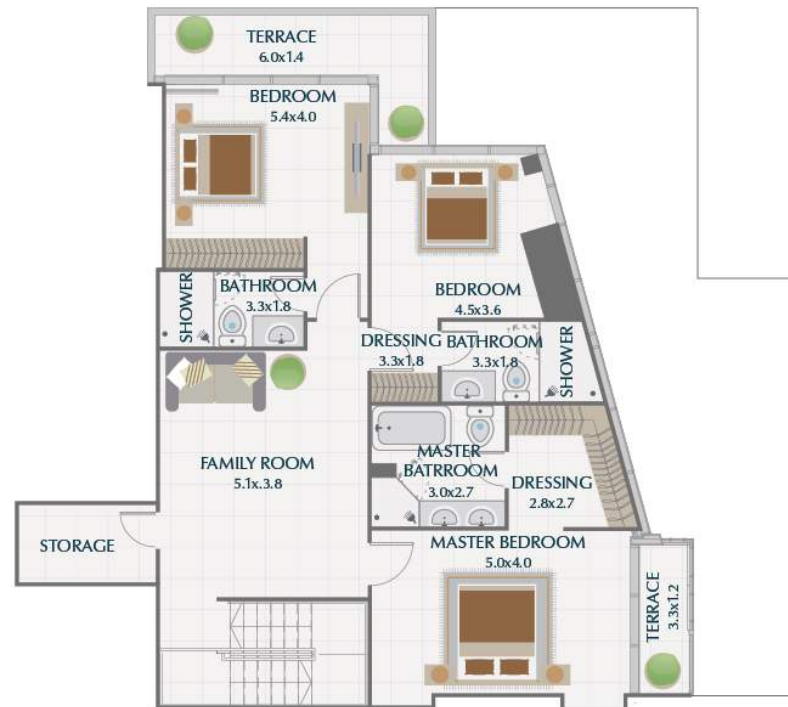

2 BR / TYPE 1A
PARK GATE RESIDENCES

SUITE	1365.2 SQ.FT.	126.8 SQ.M.
TERRACE	206.9 SQ.FT.	19.2 SQ.M.
TOTAL	1572.1 SQ.FT.	146.0 SQ.M.

2 BR / TYPE 2A
PARK GATE RESIDENCES

SUITE	1413.6 SQ.FT.	131.3 SQ.M.
TERRACE	137.3 SQ.FT.	12.8 SQ.M.
TOTAL	1550.9 SQ.FT.	144.1 SQ.M.

2 BR / TYPE 3A
PARK GATE RESIDENCES

SUITE	1460.8 SQ.FT.	135.7 SQ.M.
TERRACE	151.6 SQ.FT.	14.1 SQ.M.
TOTAL	1612.4 SQ.FT.	149.8 SQ.M.

2 BR / TYPE 4A
PARK GATE RESIDENCES

SUITE	1377.1 SQ.FT.	127.9 SQ.M.
TERRACE	257.5 SQ.FT.	23.9 SQ.M.
TOTAL	1634.6 SQ.FT.	151.8 SQ.M.

LOWER LEVEL

UPPER LEVEL

3BR PODIUM TOWNHOUSE / TYPE 5 PARK GATE RESIDENCES

SUITE	3029.8 SQ.FT.	281.5 SQ.M.
TERRACE	1107.8 SQ.FT.	102.9 SQ.M.
TOTAL	4137.6 SQ.FT.	384.4 SQ.M.

3 BR / TYPE 1A PARK GATE RESIDENCES

SUITE	1790.3 SQ.FT.	166.3 SQ.M.
TERRACE	270.7 SQ.FT.	25.2 SQ.M.
TOTAL	2061.0 SQ.FT.	191.5 SQ.M.

3 BR / TYPE 2 PARK GATE RESIDENCES

SUITE	2021.4 SQ.FT.	187.8 SQ.M.
TERRACE	142.6 SQ.FT.	13.3 SQ.M.
TOTAL	2164.0 SQ.FT.	201.1 SQ.M.