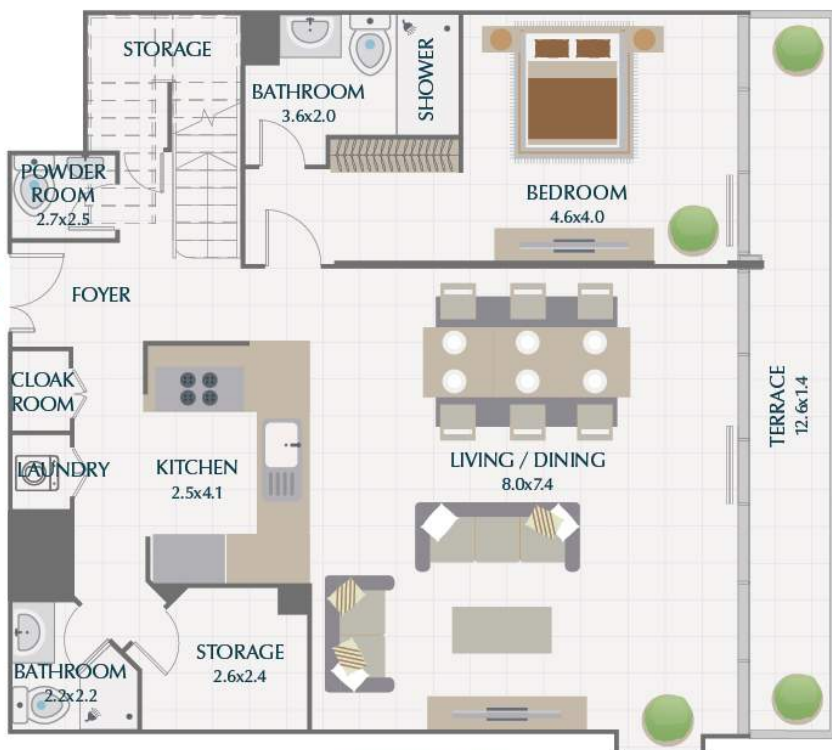

SUITE	1790.3 SQ.FT.	166.3 SQ.M.
TERRACE	270.7 SQ.FT.	25.2 SQ.M.
TOTAL	2061.0 SQ.FT.	191.5 SQ.M.

3 BR / TYPE 2 PARK GATE RESIDENCES

SUITE	2021.4 SQ.FT.	187.8 SQ.M.
TERRACE	142.6 SQ.FT.	13.3 SQ.M.
TOTAL	2164.0 SQ.FT.	201.1 SQ.M.

3 BR / TYPE 3A PARK GATE RESIDENCES

SUITE	1816.8 SQ.FT.	168.8 SQ.M.
TERRACE	342.8 SQ.FT.	31.9 SQ.M.
TOTAL	2159.6 SQ.FT.	200.7 SQ.M.

LOWER LEVEL

UPPER LEVEL

4BR PODIUM TOWNHOUSE / TYPE 3 PARK GATE RESIDENCES

SUITE	3258.2 SQ.FT.	302.7 SQ.M.
TERRACE	851.0 SQ.FT.	79.1 SQ.M.
TOTAL	4109.2 SQ.FT.	381.8 SQ.M.

LOWER LEVEL

UPPER LEVEL

4BR PODIUM TOWNHOUSE / TYPE 4A PARK GATE RESIDENCES

SUITE	3260.6 SQ.FT.	302.9 SQ.M.
TERRACE	400.8 SQ.FT.	37.2 SQ.M.
TOTAL	3661.4 SQ.FT.	340.1 SQ.M.