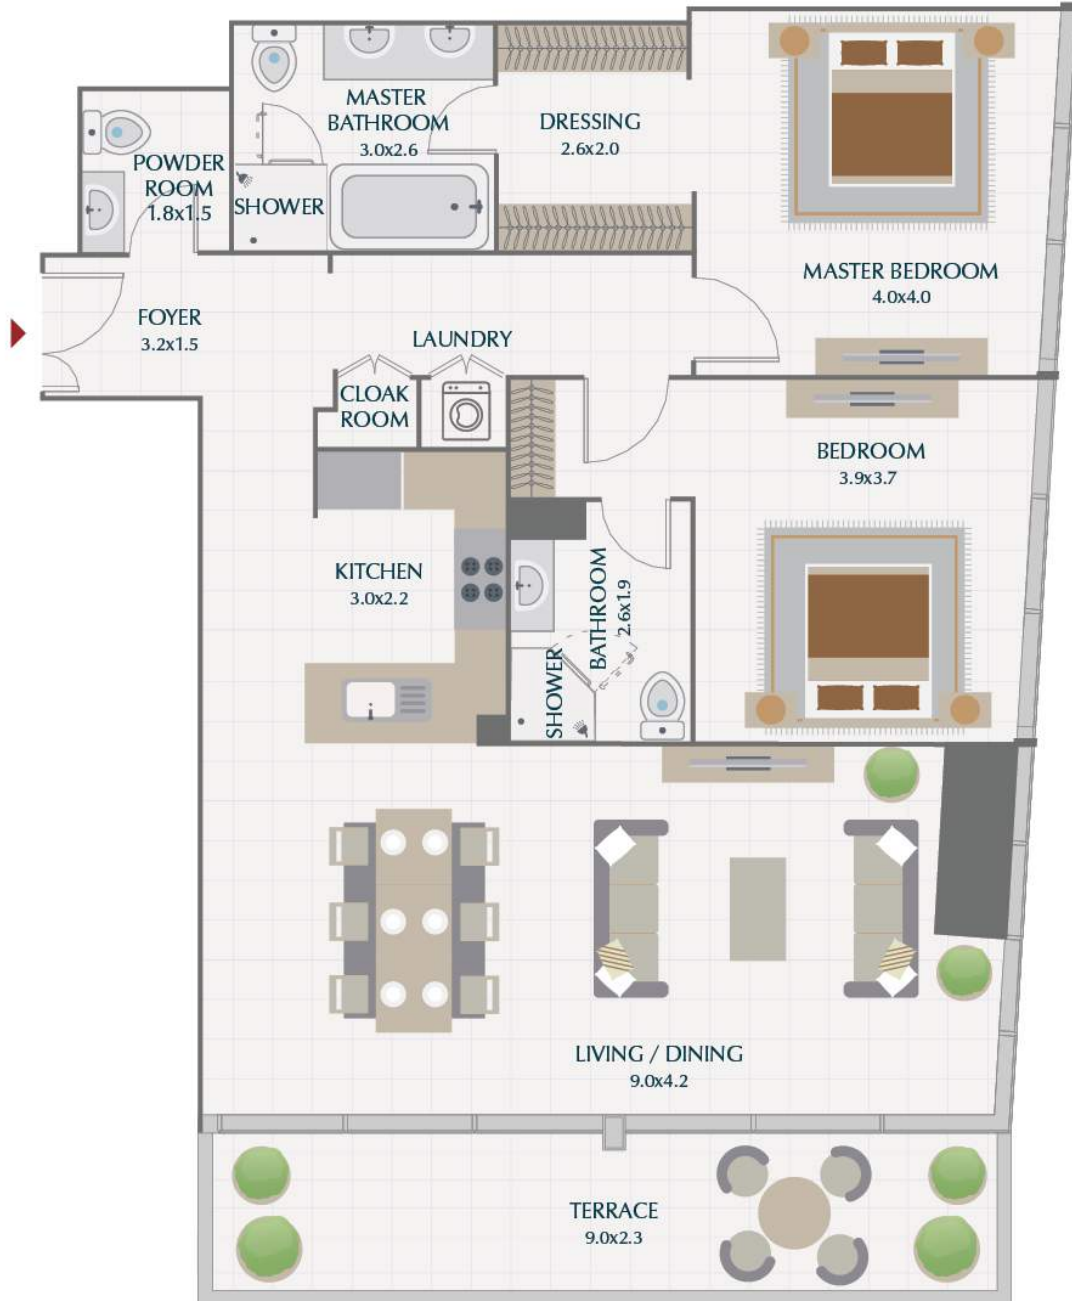

PROJECT OVERVIEW

ZABEEL PARK GATE ONE ENTRANCE

TOWERS A & D ARE IDENTICAL AND MIRRORED, AND TOWERS B & C ARE IDENTICAL AND MIRRORED.

PODIUM LEVEL 5

TOWERS A & D ARE IDENTICAL AND MIRRORED, AND TOWERS B & C ARE IDENTICAL AND MIRRORED.

1 BR / TYPE 1A
PARK GATE RESIDENCES

SUITE	851.7 SQ.FT.	79.1 SQ.M.
TERRACE	146.8 SQ.FT.	13.6 SQ.M.
TOTAL	998.5 SQ.FT.	92.7 SQ.M.

1 BR / TYPE 4A
PARK GATE RESIDENCES

SUITE	844.1 SQ.FT.	78.4 SQ.M.
TERRACE	145.4 SQ.FT.	13.5 SQ.M.
TOTAL	989.5 SQ.FT.	91.9 SQ.M.

2 BR / TYPE 1A
PARK GATE RESIDENCES

SUITE	1365.2 SQ.FT.	126.8 SQ.M.
TERRACE	206.9 SQ.FT.	19.2 SQ.M.
TOTAL	1572.1 SQ.FT.	146.0 SQ.M.

2 BR / TYPE 2A
PARK GATE RESIDENCES

SUITE	1413.6 SQ.FT.	131.3 SQ.M.
TERRACE	137.3 SQ.FT.	12.8 SQ.M.
TOTAL	1550.9 SQ.FT.	144.1 SQ.M.