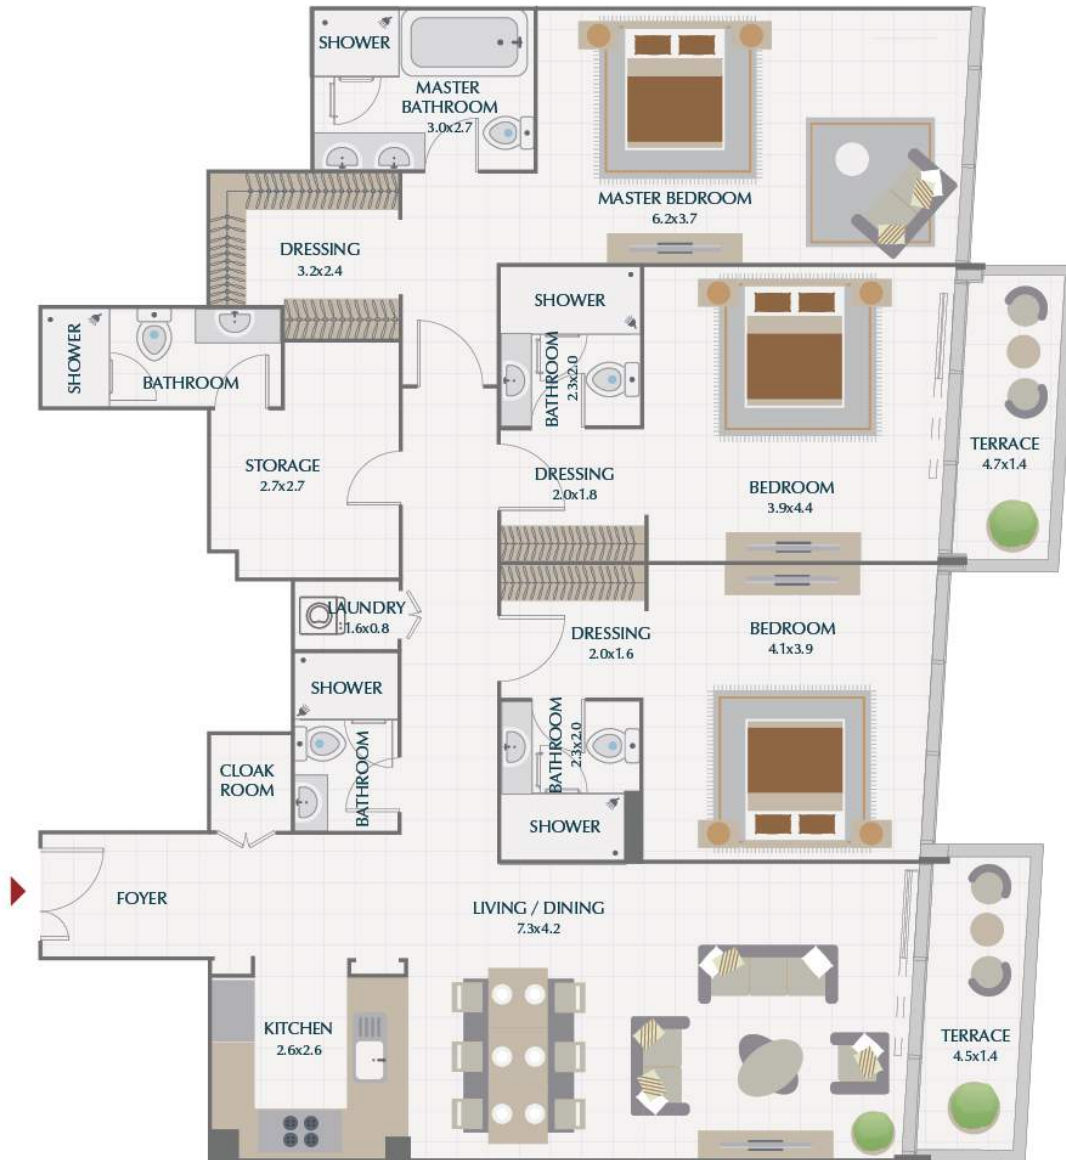

2 BR / TYPE 3A
PARK GATE RESIDENCES

SUITE	1460.8 SQ.FT.	135.7 SQ.M.
TERRACE	151.6 SQ.FT.	14.1 SQ.M.
TOTAL	1612.4 SQ.FT.	149.8 SQ.M.

2 BR / TYPE 4A
PARK GATE RESIDENCES

SUITE	1377.1 SQ.FT.	127.9 SQ.M.
TERRACE	257.5 SQ.FT.	23.9 SQ.M.
TOTAL	1634.6 SQ.FT.	151.8 SQ.M.

LOWER LEVEL

UPPER LEVEL

3BR PODIUM TOWNHOUSE / TYPE 5 PARK GATE RESIDENCES

SUITE	3029.8 SQ.FT.	281.5 SQ.M.
TERRACE	1107.8 SQ.FT.	102.9 SQ.M.
TOTAL	4137.6 SQ.FT.	384.4 SQ.M.

3 BR / TYPE 1A PARK GATE RESIDENCES

SUITE	1790.3 SQ.FT.	166.3 SQ.M.
TERRACE	270.7 SQ.FT.	25.2 SQ.M.
TOTAL	2061.0 SQ.FT.	191.5 SQ.M.

3 BR / TYPE 2 PARK GATE RESIDENCES

SUITE	2021.4 SQ.FT.	187.8 SQ.M.
TERRACE	142.6 SQ.FT.	13.3 SQ.M.
TOTAL	2164.0 SQ.FT.	201.1 SQ.M.

3 BR / TYPE 3A PARK GATE RESIDENCES

SUITE	1816.8 SQ.FT.	168.8 SQ.M.
TERRACE	342.8 SQ.FT.	31.9 SQ.M.
TOTAL	2159.6 SQ.FT.	200.7 SQ.M.

LOWER LEVEL

UPPER LEVEL

4BR PODIUM TOWNHOUSE / TYPE 3 PARK GATE RESIDENCES