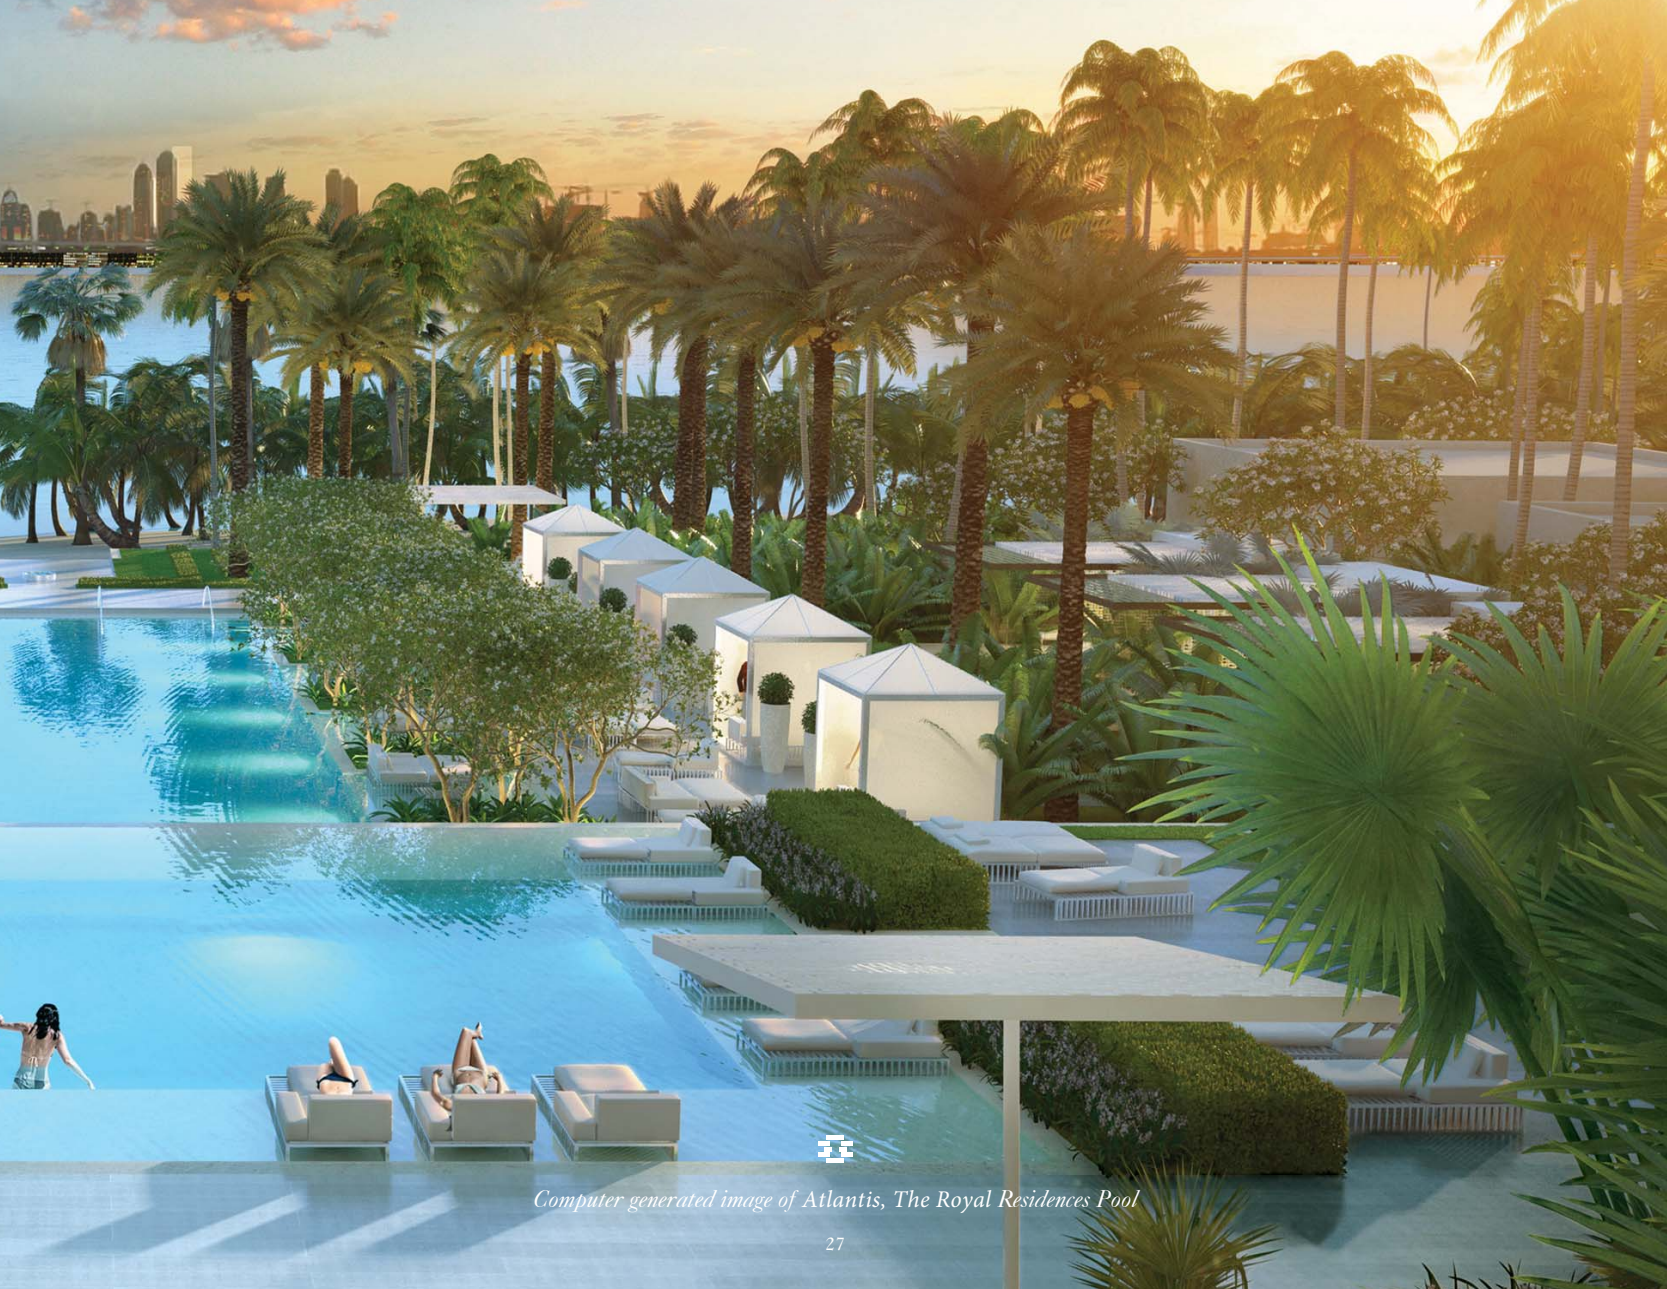

*A beautiful shore*  
WITH AN OUTLOOK OF  
BOUNDLESS SEA

---

In the mythical Atlantis, rivers and fountains flowed freely. At Atlantis, The Royal, the ocean is ever present. Providing idyllic vistas, Atlantis, The Royal Resort & Residences faces the iconic Dubai skyline above the waters of The Palm in one direction and nothing but open sea and sky in the other. The private beach offers redefined waters-edge dining.

*Computer generated image of Atlantis, The Royal Resort & Residences, as seen from the ocean*

*Computer generated image of Atlantis, The Royal Residences Pool*

*Infinitely enjoyable*

BEYOND THE EXTREMITIES  
OF THE IMAGINATION