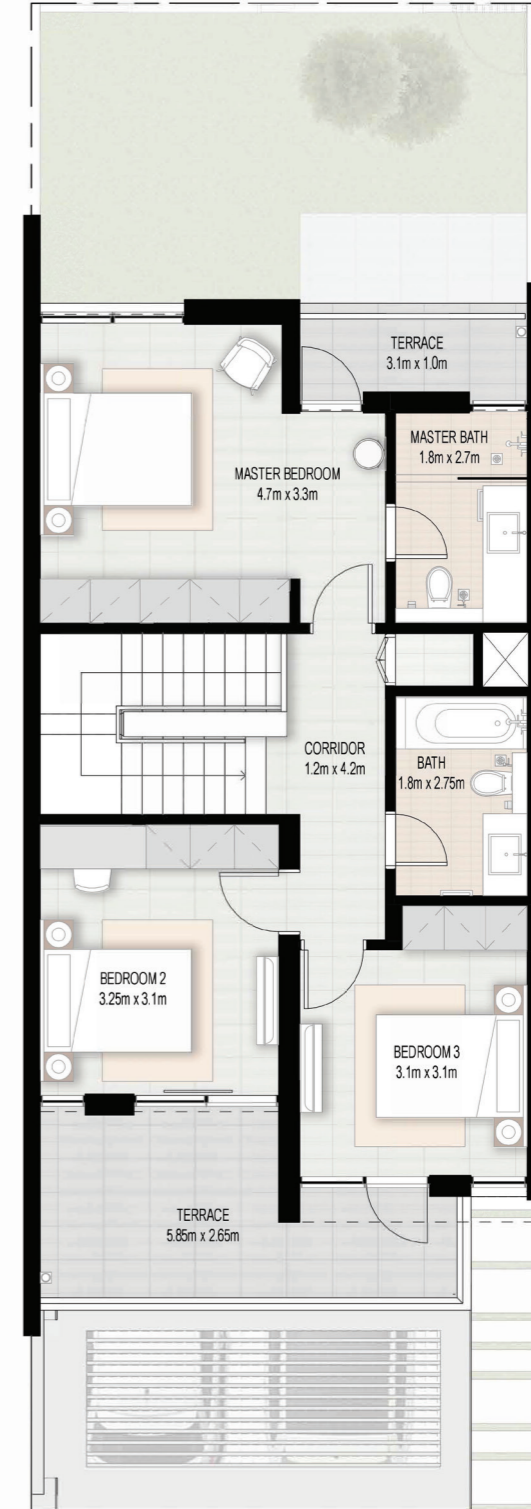

Ground Floor

4 BEDROOM TOWNHOUSE
TOTAL: 219 SQM | 2,354 SQFT

First Floor

Ground Floor

3 BEDROOM TOWNHOUSE
TOTAL: 200 SQM | 2,152 SQFT

First Floor