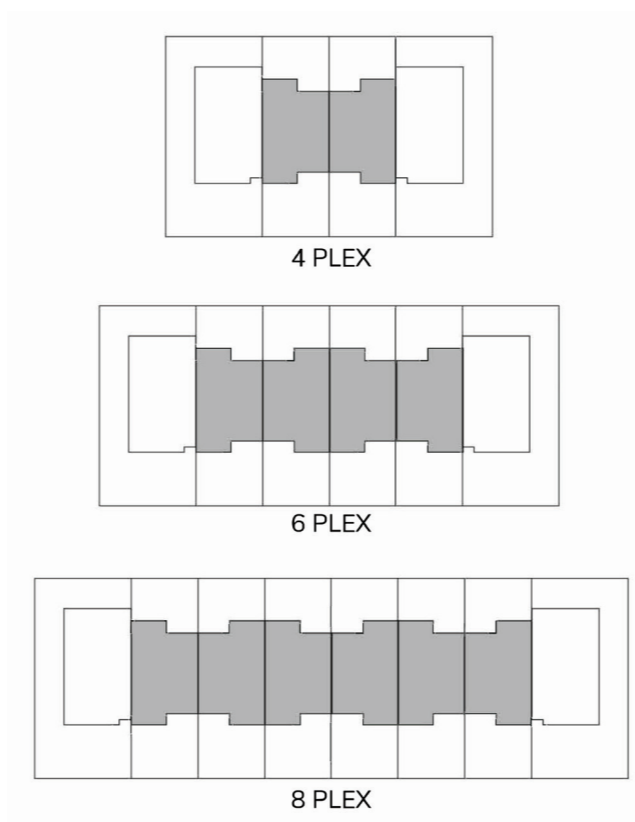

Ground Floor

4 BEDROOM TOWNHOUSE
TOTAL: 219 SQM | 2,354 SQFT

First Floor

Ground Floor

3 BEDROOM TOWNHOUSE
TOTAL: 200 SQM | 2,152 SQFT

First Floor