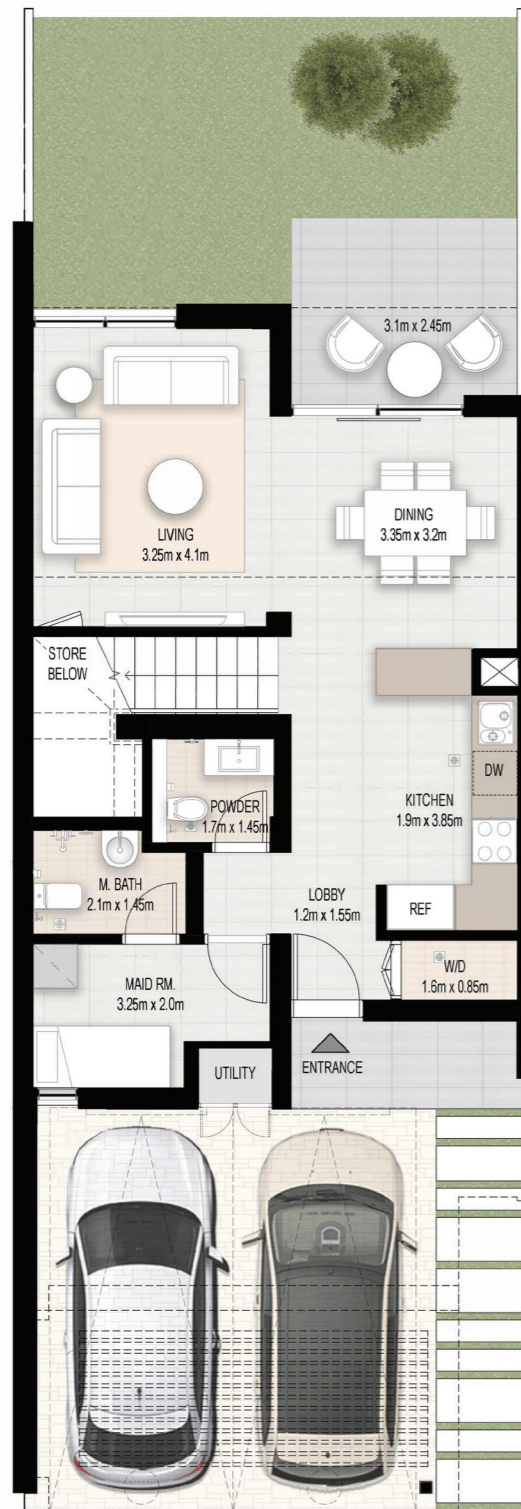

Ground Floor

4 BEDROOM TOWNHOUSE
TOTAL: 219 SQM | 2,354 SQFT

First Floor

Ground Floor

3 BEDROOM TOWNHOUSE
TOTAL: 200 SQM | 2,152 SQFT

First Floor