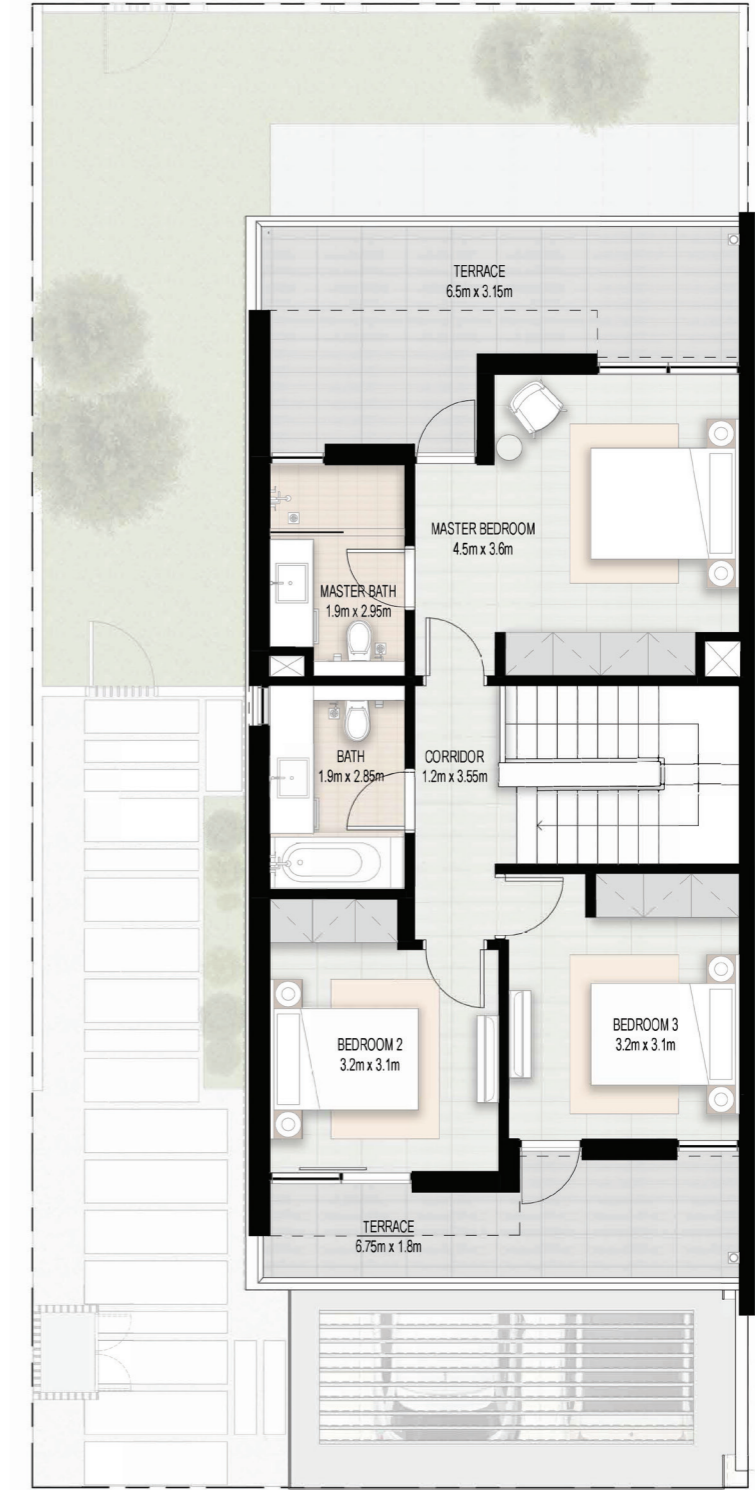

Ground Floor

4 BEDROOM TOWNHOUSE
TOTAL: 219 SQM | 2,354 SQFT

First Floor

Ground Floor

3 BEDROOM TOWNHOUSE
TOTAL: 200 SQM | 2,152 SQFT

First Floor