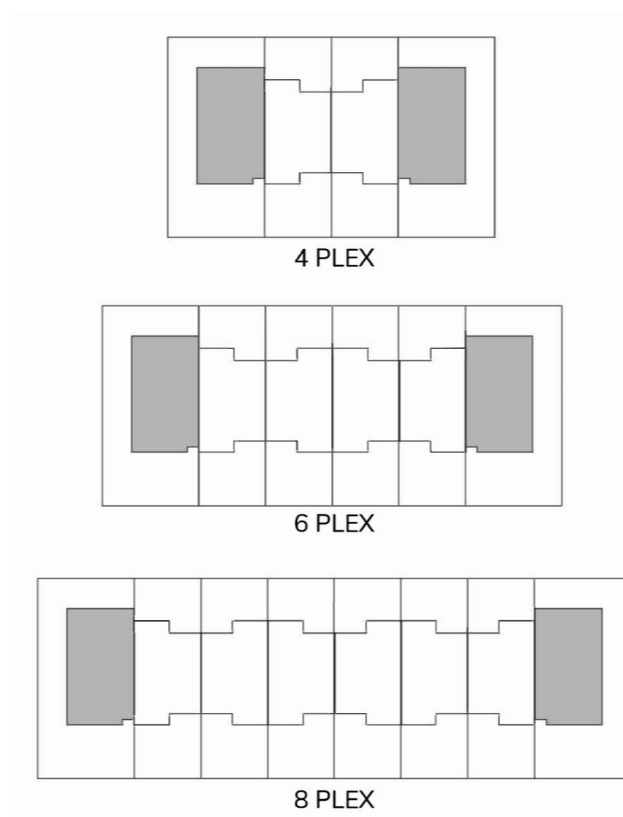

Ground Floor

4 BEDROOM TOWNHOUSE
TOTAL: 219 SQM | 2,354 SQFT

First Floor

Ground Floor

3 BEDROOM TOWNHOUSE
TOTAL: 200 SQM | 2,152 SQFT

First Floor