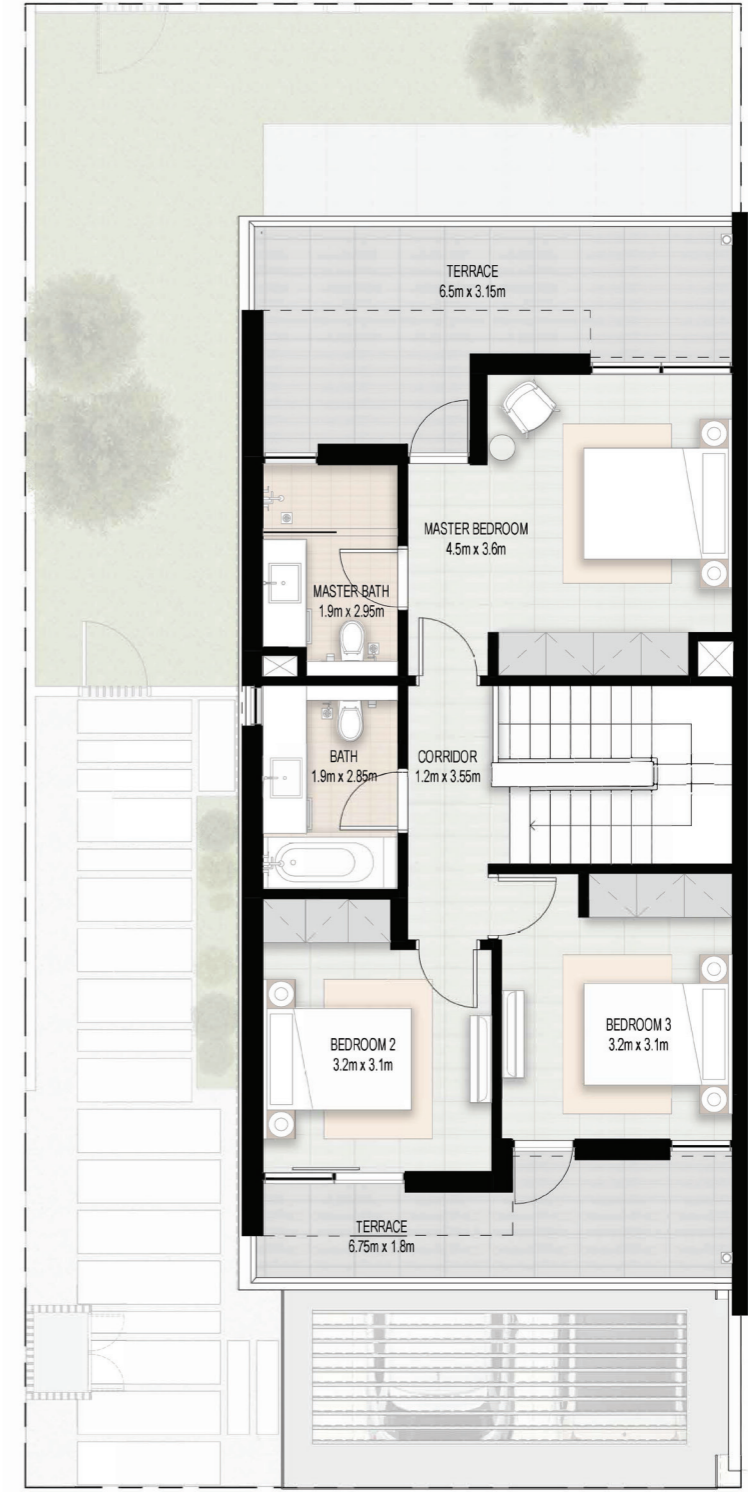

ELAN

EVERY DAY IS A WEEKEND!

PREMIER ESTATES

تلال الغاف
Tilal Al Ghaf

Ground Floor

4 BEDROOM TOWNHOUSE
TOTAL: 219 SQM | 2,354 SQFT

4 PLEX

6 PLEX

8 PLEX

First Floor

Ground Floor

3 BEDROOM TOWNHOUSE
TOTAL: 200 SQM | 2,152 SQFT

First Floor