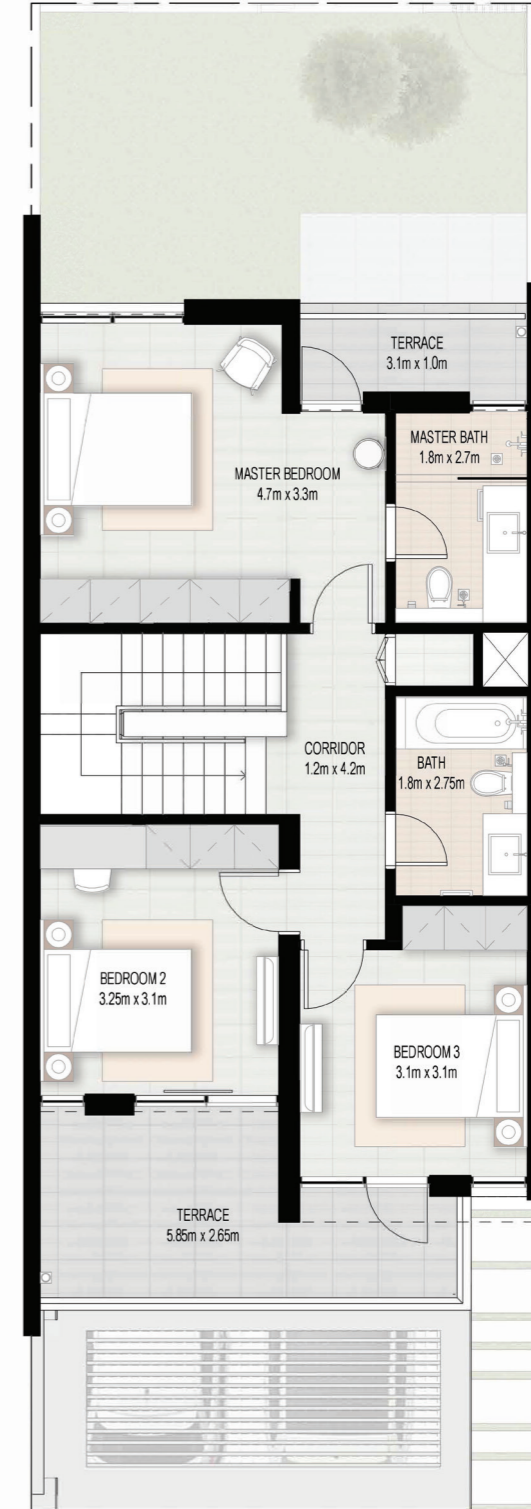

ELAN

EVERY DAY IS A WEEKEND!

PREMIER ESTATES

تلال الغاف
Tilal Al Ghaf

Ground Floor

4 BEDROOM TOWNHOUSE
TOTAL: 219 SQM | 2,354 SQFT

4 PLEX

6 PLEX

8 PLEX

First Floor

Ground Floor

3 BEDROOM TOWNHOUSE
TOTAL: 200 SQM | 2,152 SQFT

First Floor