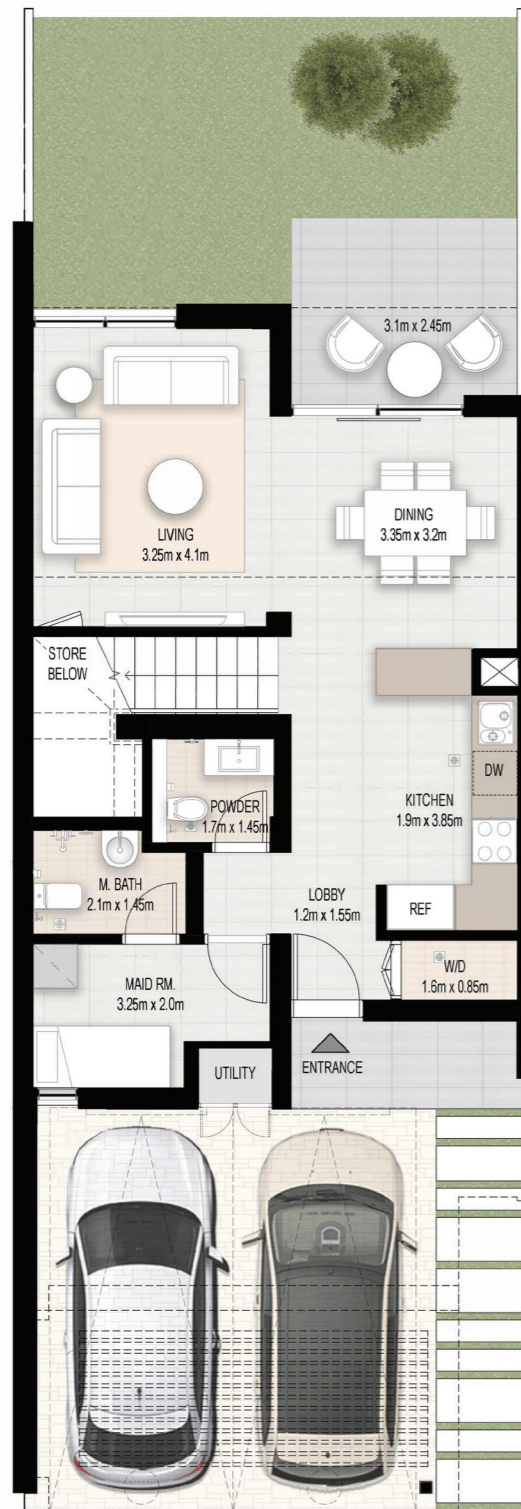

ELAN

EVERY DAY IS A WEEKEND!

PREMIER ESTATES

تلال الغاف
Tilal Al Ghaf

Ground Floor

4 BEDROOM TOWNHOUSE
TOTAL: 219 SQM | 2,354 SQFT

4 PLEX

6 PLEX

8 PLEX

First Floor

Ground Floor

3 BEDROOM TOWNHOUSE
TOTAL: 200 SQM | 2,152 SQFT

First Floor