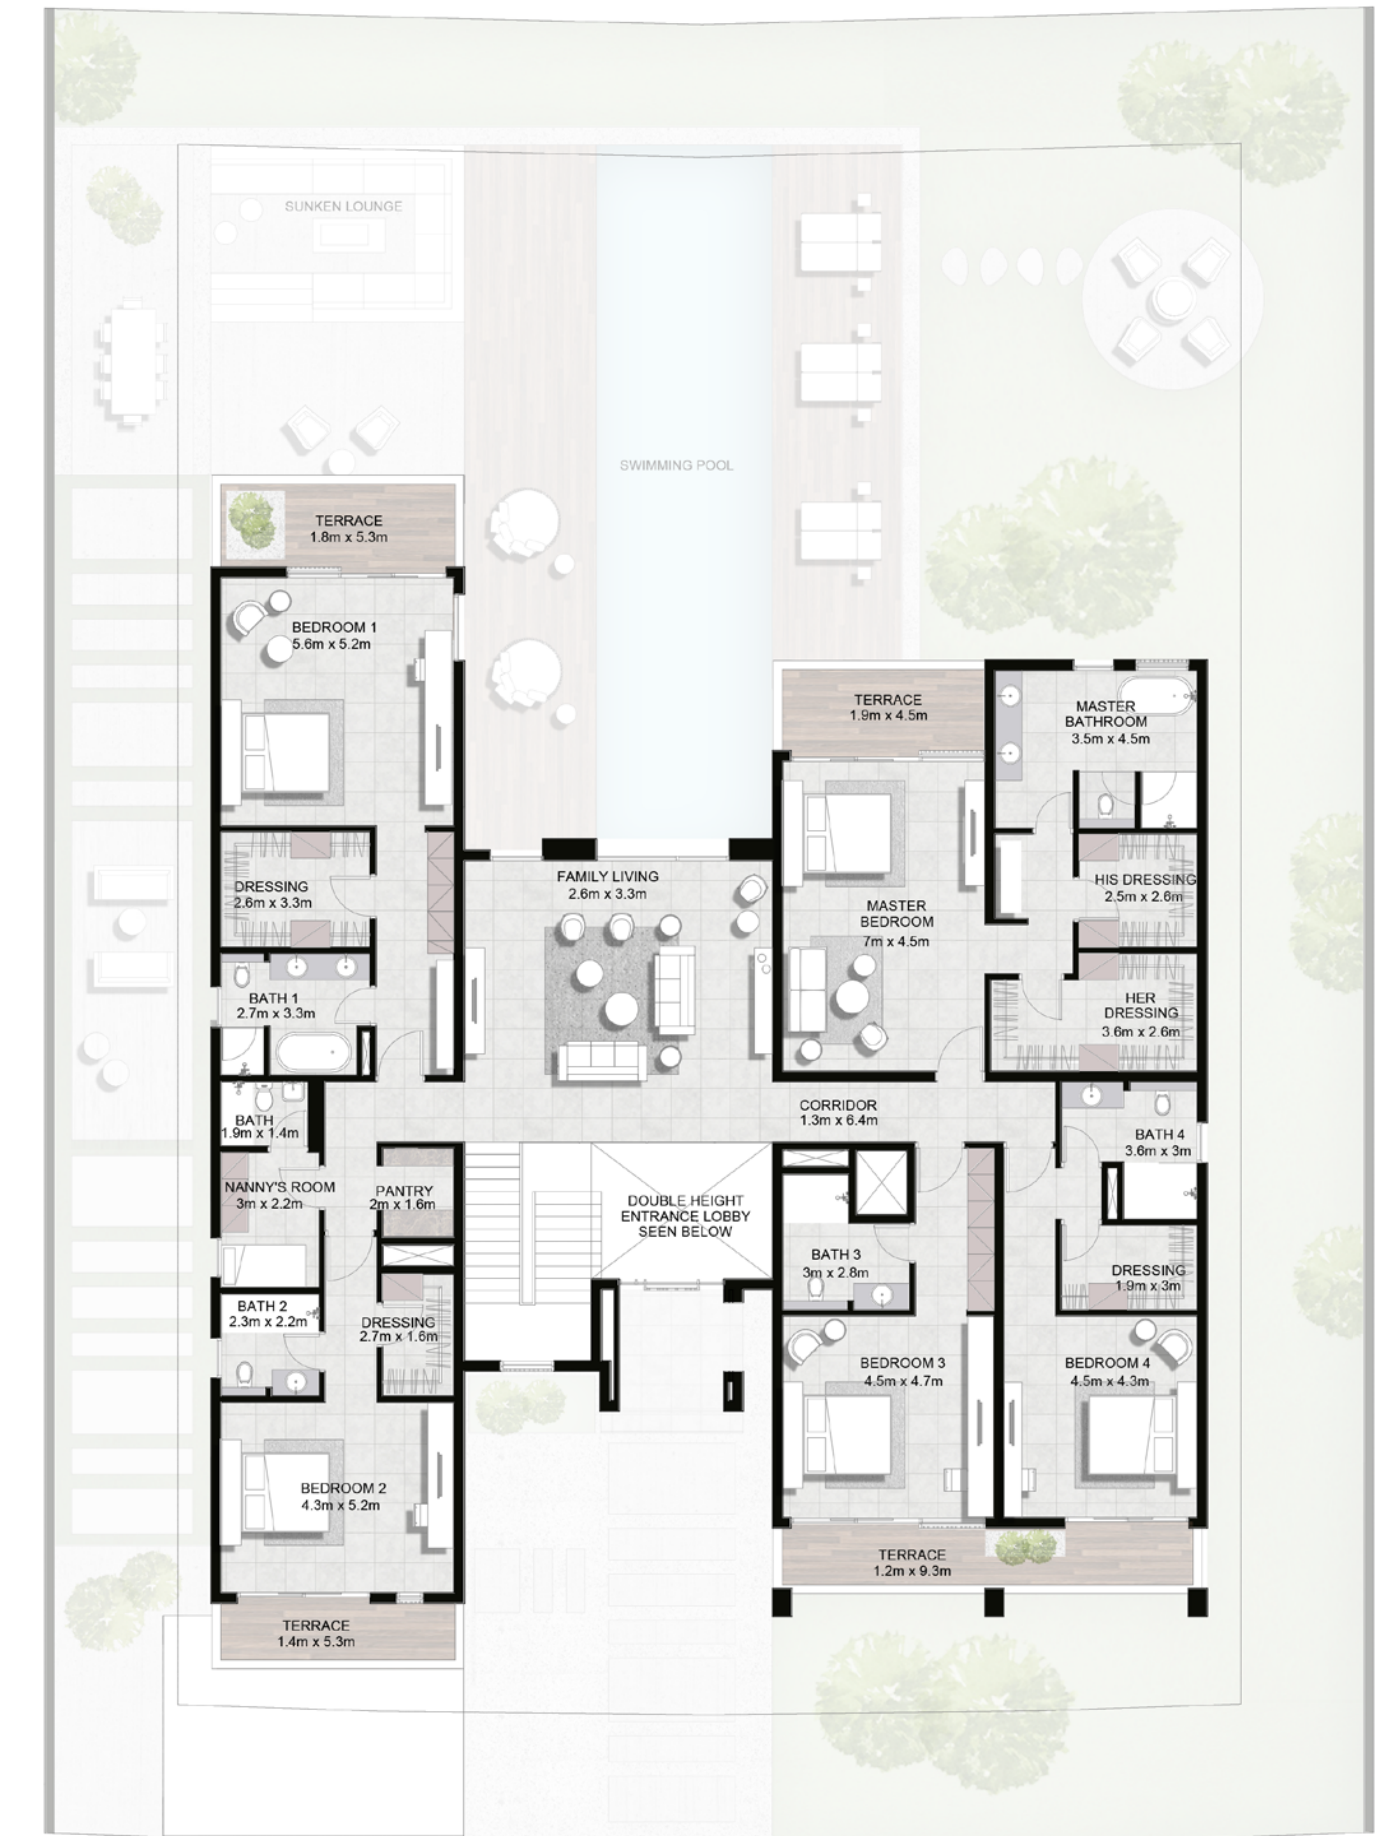

MULLIGAN COLLECTION

GROUND FLOOR	431.12 SQM	4640.58 SQFT
FIRST FLOOR	418.54 SQM	4505.16 SQFT
TOTAL BUA	849.66 SQM	9145.74 SQFT

GROUND FLOOR

FIRST FLOOR

FLOOR PLAN 1. All dimensions are in imperial and metric, and measured from finish to finish excluding construction tolerances. 2. All materials, dimensions, and drawings are approximate only. 3. Information is subject to change without notice, at developer's absolute discretion. 4. Actual area may vary from the stated area. 5. Drawings not to scale. 6. All images used are for illustrative purposes only and do not represent the actual size, features, specifications, fittings, and furnishings. 7. The developer reserves the right to make revisions / alterations, at it's absolute discretion, without any liability whatsoever.

DUBAI HILLS ESTATE

MAJESTIC VISTAS

ROWAN COLLECTION

GROUND FLOOR	474.99 SQM	5112.79 SQFT
FIRST FLOOR	422.02 SQM	4542.62 SQFT
TOTAL BUA	897.01 SQM	9655.42 SQFT

GROUND FLOOR

FIRST FLOOR

FLOOR PLAN 1. All dimensions are in imperial and metric, and measured from finish to finish excluding construction tolerances. 2. All materials, dimensions, and drawings are approximate only. 3. Information is subject to change without notice, at developer's absolute discretion. 4. Actual area may vary from the stated area. 5. Drawings not to scale. 6. All images used are for illustrative purposes only and do not represent the actual size, features, specifications, fittings, and furnishings. 7. The developer reserves the right to make revisions / alterations, at it's absolute discretion, without any liability whatsoever.