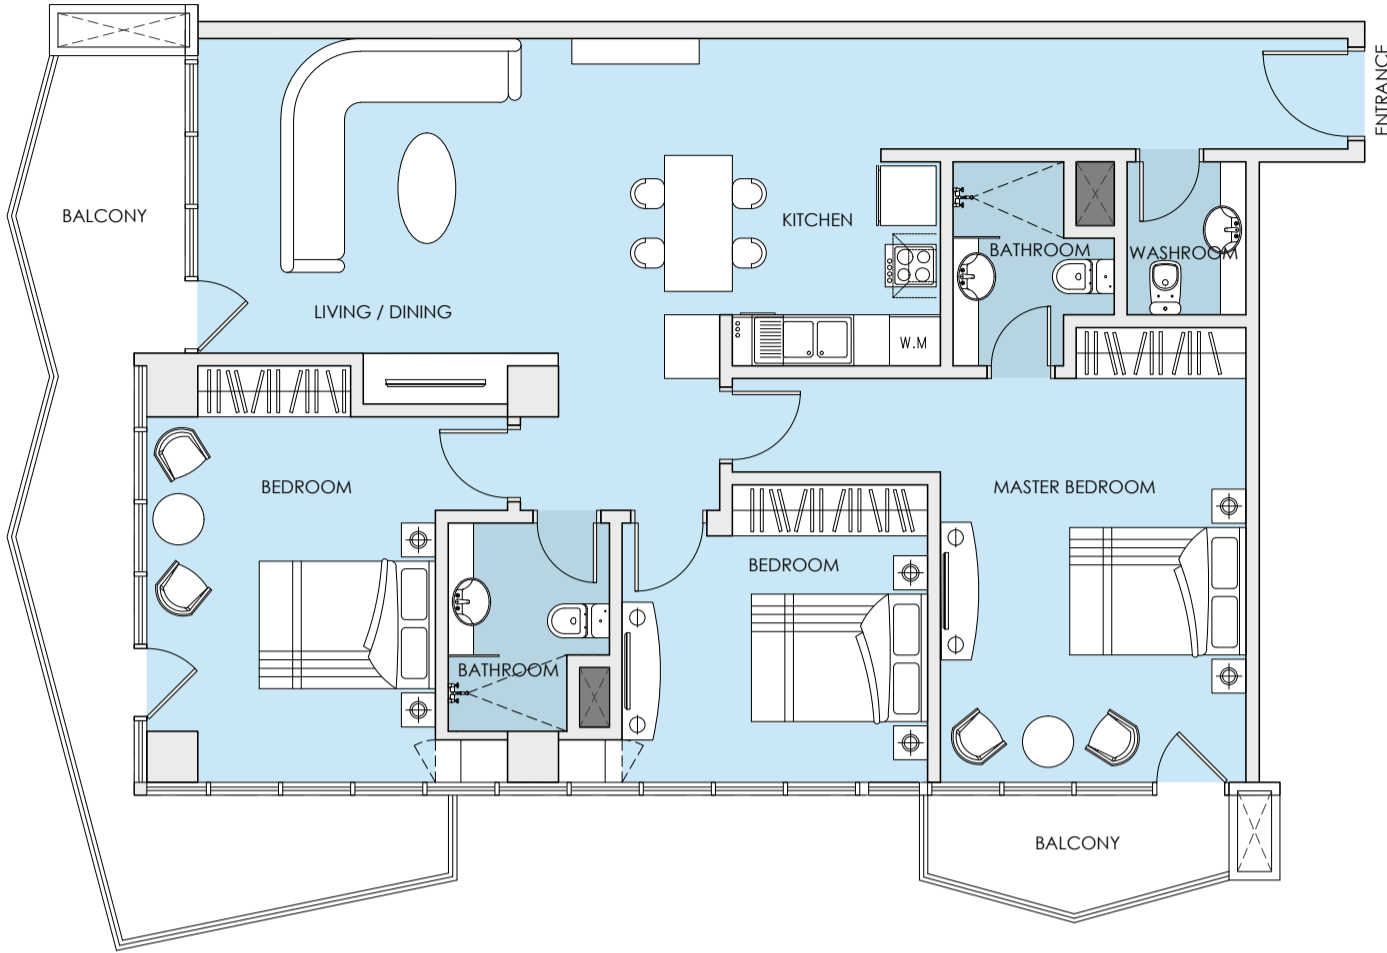

The size for this unit type is
958sq/ft

PREMIER ESTATES

شقة بثلاث غرف نوم

**THREE
BEDROOM**

THREE-BEDROOM APARTMENT TYPE 1

شقة بثلاث غرف نوم نمط 1

تتراوح المساحة من
1520sq/ft to 1521sq/ft

Sizes range from
1520sq/ft - 1521sq/ft