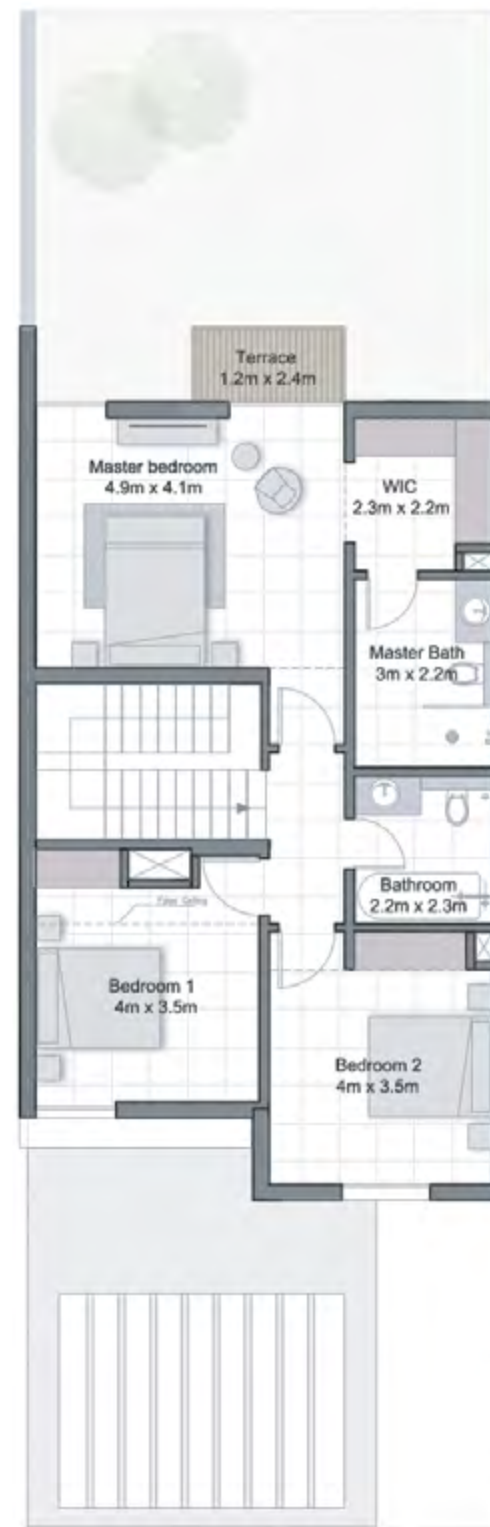

CHERRYWOODS

GROUND FLOOR

FIRST FLOOR

3 BEDROOM MIDDLE UNIT

TOTAL AREA : 2,233 sq.ft.

CHERRYWOODS

GROUND FLOOR

FIRST FLOOR

3 BEDROOM CORNER UNIT

TOTAL AREA : 2,367 sq.ft.

CHERRYWOODS

GROUND FLOOR

FIRST FLOOR

4 BEDROOM CORNER UNIT

TOTAL AREA : 2,634 sq.ft.

CHERRYWOODS