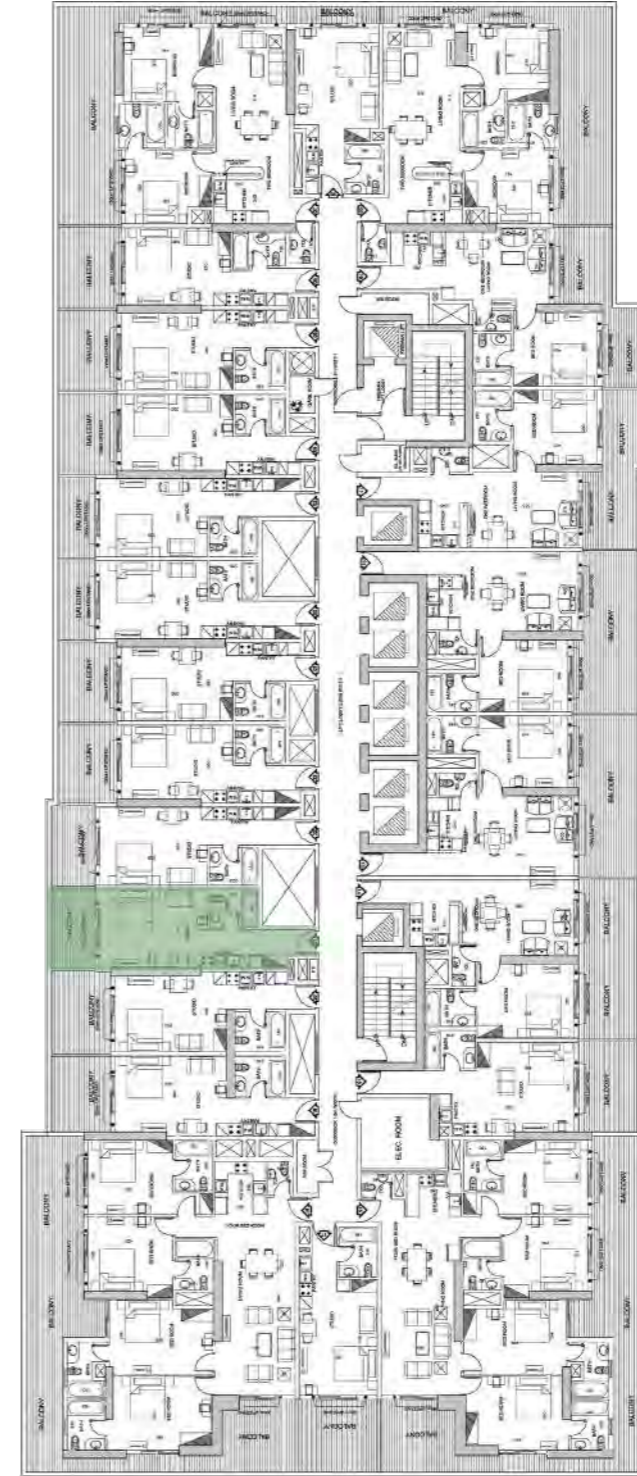

Total Area

480 SQ.FT.

Elite

BUSINESS BAY

Studio

FLAT 17

Total Area

480 SQ.FT.

Elite
BUSINESS BAY

Studio
FLAT 19

Total Area

490 SQ.FT.

Elite
BUSINESS BAY

Studio
FLAT 20

Total Area

490 SQ.FT.

Elite
BUSINESS BAY

Studio
FLAT 21

Total Area 470 SQ.FT.

Elite
BUSINESS BAY

Studio
FLAT 22

Total Area

470 SQ.FT.

Elite
BUSINESS BAY

Studio
FLAT 23

Total Area 480 SQ.FT.

Elite
BUSINESS BAY

APARTMENT TYPE 2
ONE BEDROOM

Elite

BUSINESS BAY

One Bedroom

FLAT 10