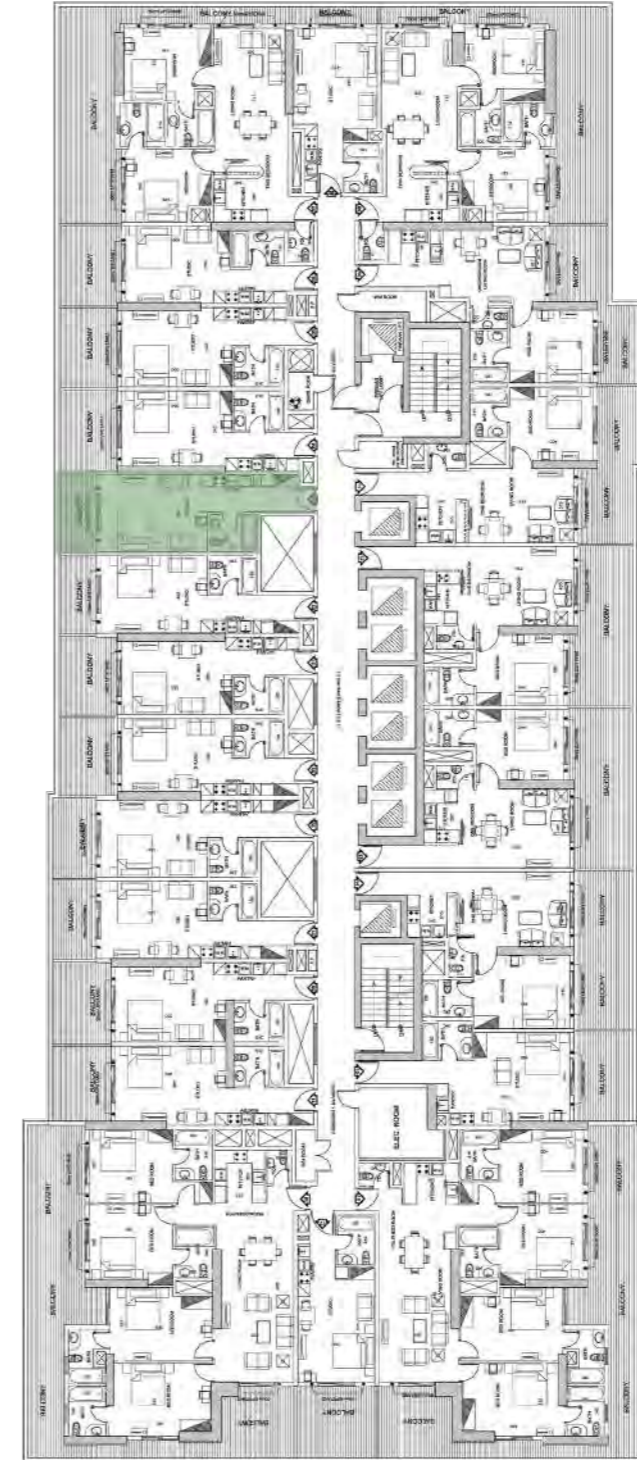

Elite
BUSINESS BAY

APARTMENT TYPE 1
STUDIO

Elite
BUSINESS BAY

Studio
FLAT 01

Total Area

480 SQ.FT.

Elite
BUSINESS BAY

Studio
FLAT 02

Total Area

460 SQ.FT.

Elite
BUSINESS BAY

Studio
FLAT 03

Total Area

460 SQ.FT.

Elite
BUSINESS BAY

Studio

FLAT 04

Total Area

490 SQ.FT.

Elite
BUSINESS BAY

Studio
FLAT 05

Total Area

490 SQ.FT.

Elite
BUSINESS BAY

Studio
FLAT 06

Total Area 460 SQ.FT.

Elite
BUSINESS BAY

Studio
FLAT 08

Total Area

410 SQ.FT.

Elite
BUSINESS BAY

Studio
FLAT 15