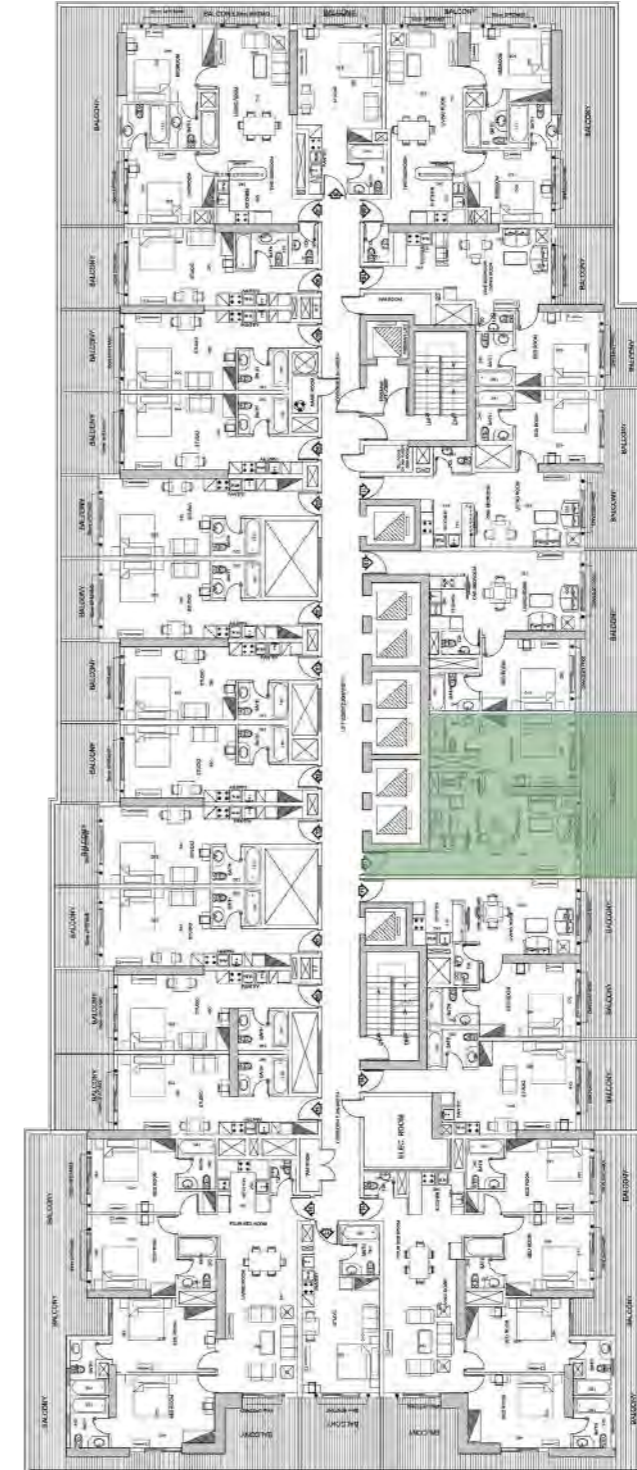

Total Area

800 SQ.FT.

Elite

BUSINESS BAY

One Bedroom

Total Area

820 SQ.FT.

FLAT 11

Elite

BUSINESS BAY

One Bedroom

FLAT 12

Total Area

860 SQ.FT.

Elite

BUSINESS BAY

One Bedroom

Total Area

860 SQ.FT.

FLAT 13

Elite

BUSINESS BAY

One Bedroom

FLAT 14