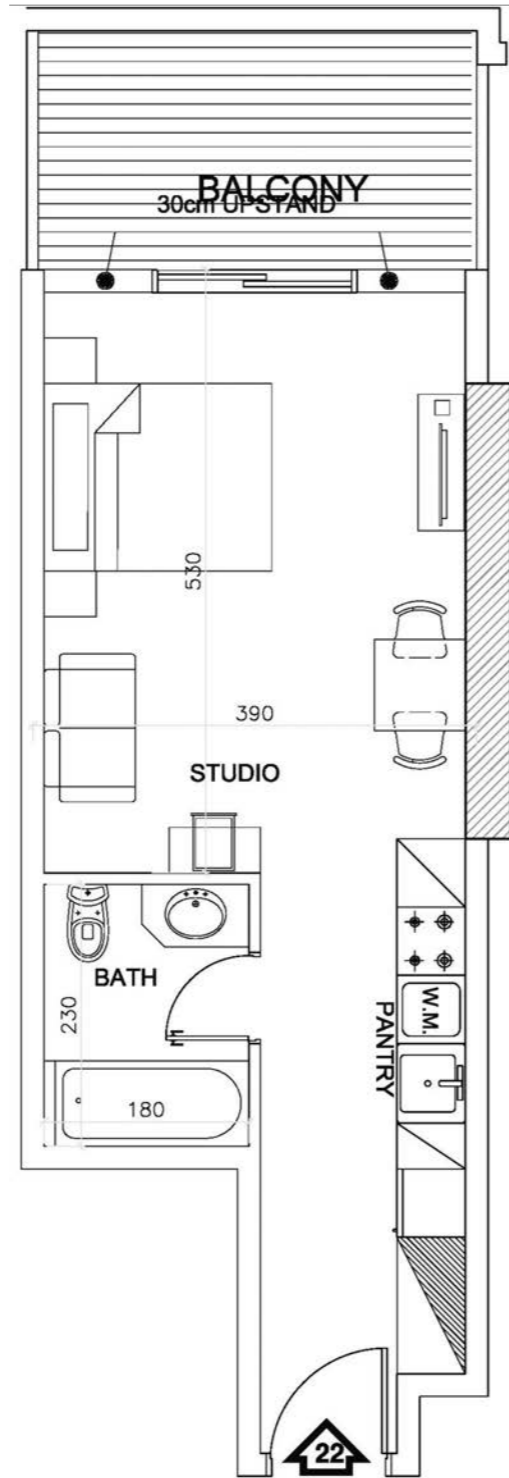

Total Area

480 SQ.FT.

Elite

BUSINESS BAY

Studio

FLAT 17

Total Area

480 SQ.FT.

Elite
BUSINESS BAY

Studio
FLAT 19

Total Area

490 SQ.FT.

Elite
BUSINESS BAY

Studio
FLAT 20

Total Area

490 SQ.FT.

Elite
BUSINESS BAY

Studio
FLAT 21

Total Area 470 SQ.FT.

Elite
BUSINESS BAY

Studio
FLAT 22

Total Area

470 SQ.FT.

Elite
BUSINESS BAY

Studio
FLAT 23

Total Area 480 SQ.FT.

Elite
BUSINESS BAY

APARTMENT TYPE 2
ONE BEDROOM

Elite

BUSINESS BAY

One Bedroom

FLAT 10