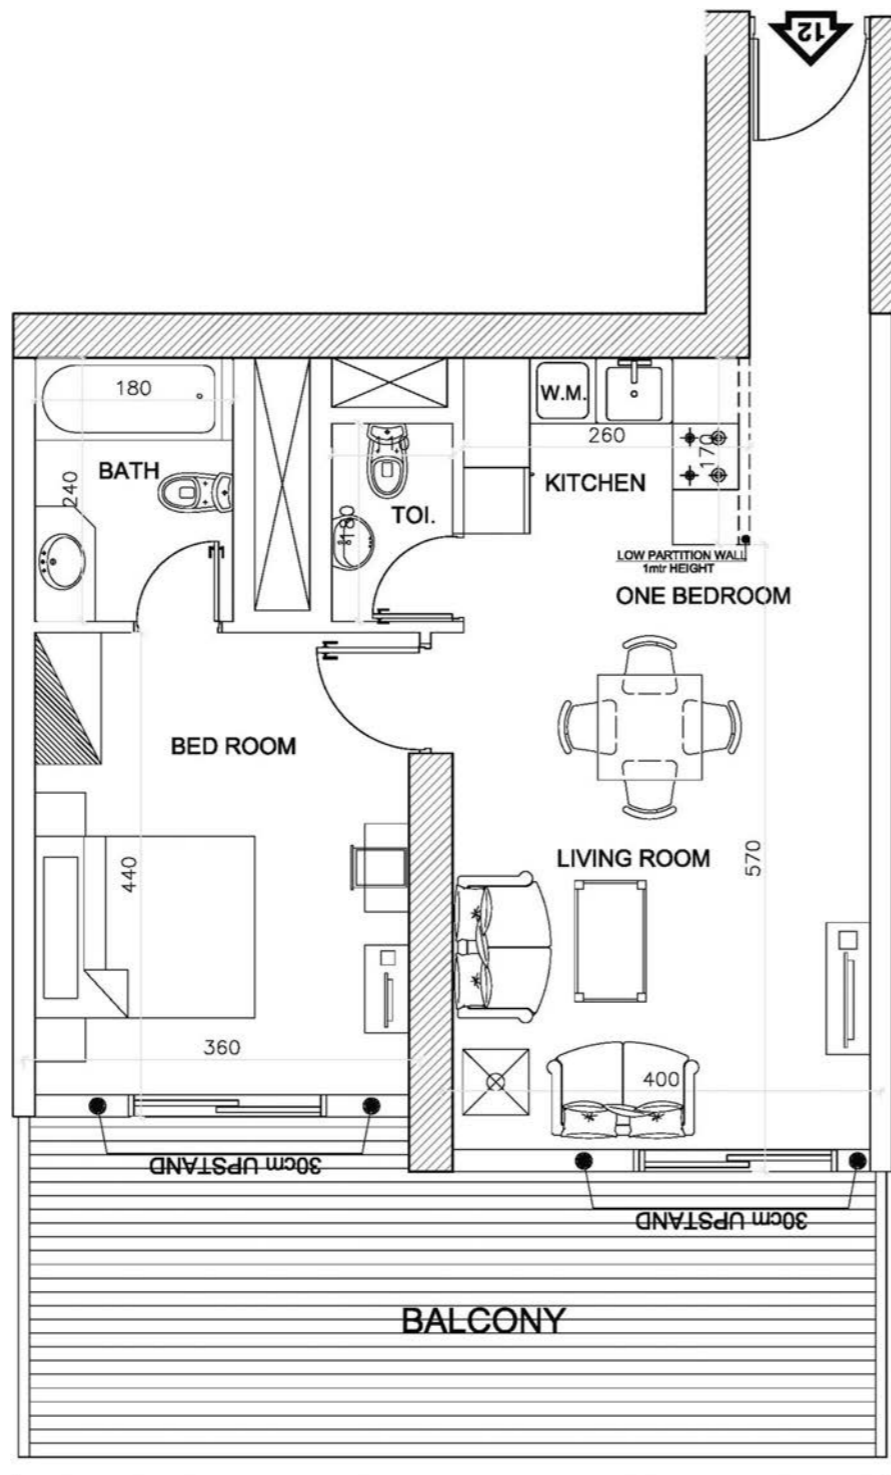

Total Area

800 SQ.FT.

Elite

BUSINESS BAY

One Bedroom

Total Area

820 SQ.FT.

FLAT 11

Elite

BUSINESS BAY

One Bedroom

FLAT 12

Total Area

860 SQ.FT.

Elite

BUSINESS BAY