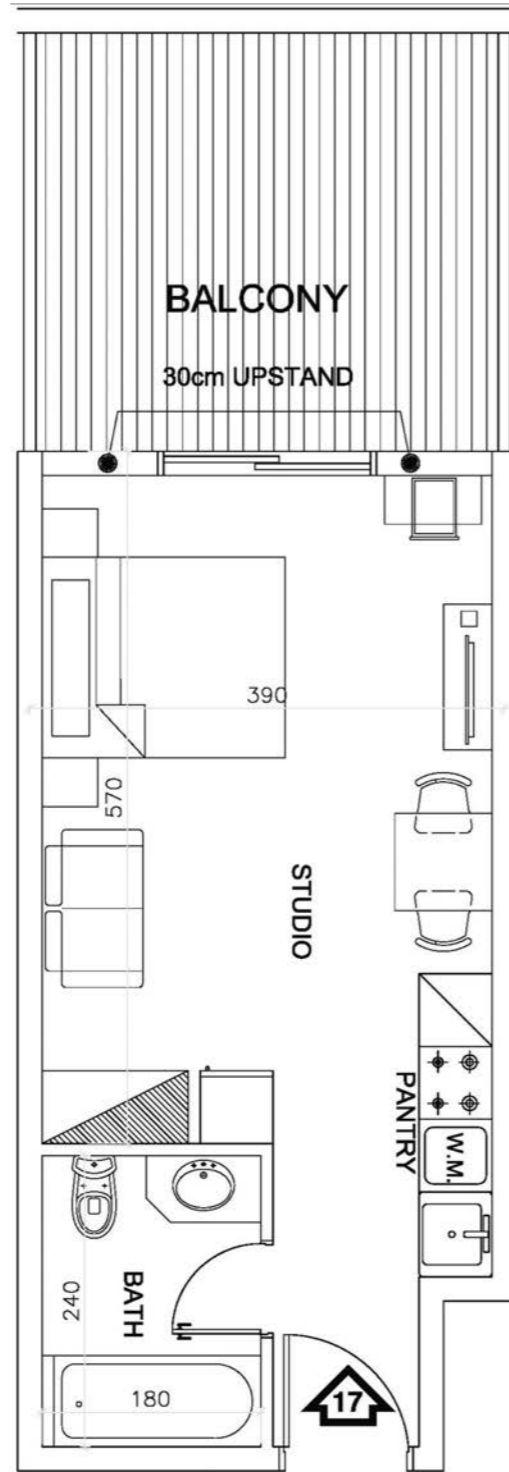

Studio
FLAT 06

Total Area 460 SQ.FT.

Elite
BUSINESS BAY

Studio
FLAT 08

Total Area

410 SQ.FT.

Elite
BUSINESS BAY

Studio
FLAT 15

Total Area

480 SQ.FT.

Elite

BUSINESS BAY

Studio

FLAT 17

Total Area

480 SQ.FT.

Elite
BUSINESS BAY

Studio
FLAT 19

Total Area

490 SQ.FT.

Elite
BUSINESS BAY

Studio
FLAT 20

Total Area

490 SQ.FT.

Elite
BUSINESS BAY

Studio
FLAT 21

Total Area 470 SQ.FT.

Elite
BUSINESS BAY

Studio
FLAT 22

Total Area

470 SQ.FT.

Elite
BUSINESS BAY