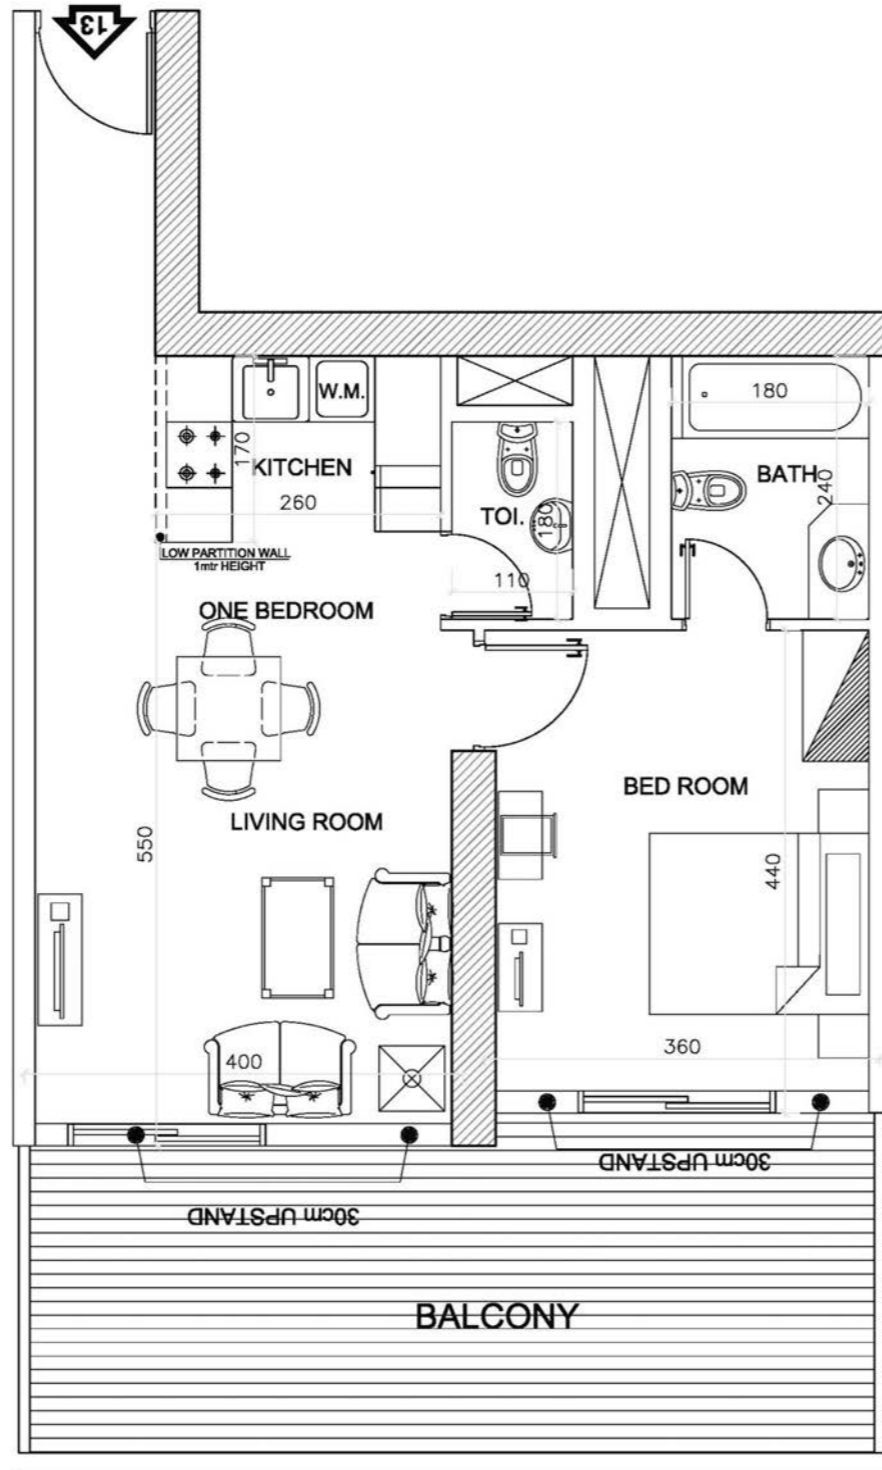

Elite

BUSINESS BAY

One Bedroom

FLAT 12

Total Area

860 SQ.FT.

Elite

BUSINESS BAY

One Bedroom

Total Area

860 SQ.FT.

FLAT 13

Elite

BUSINESS BAY

One Bedroom

FLAT 14