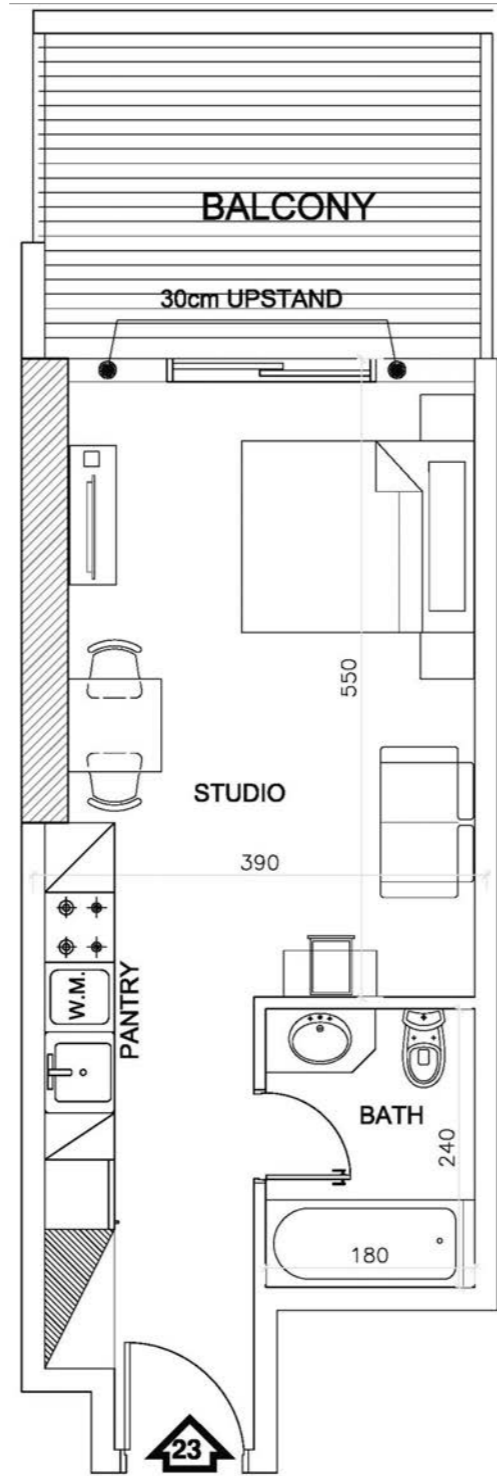

Elite
BUSINESS BAY

Studio
FLAT 19

Total Area

490 SQ.FT.

Elite
BUSINESS BAY

Studio
FLAT 20

Total Area

490 SQ.FT.

Elite
BUSINESS BAY

Studio
FLAT 21

Total Area 470 SQ.FT.

Elite
BUSINESS BAY

Studio
FLAT 22

Total Area

470 SQ.FT.

Elite
BUSINESS BAY

Studio
FLAT 23

Total Area 480 SQ.FT.

Elite
BUSINESS BAY

APARTMENT TYPE 2
ONE BEDROOM

Elite

BUSINESS BAY

One Bedroom

FLAT 10

Total Area

800 SQ.FT.

Elite

BUSINESS BAY

One Bedroom

Total Area

820 SQ.FT.

FLAT 11