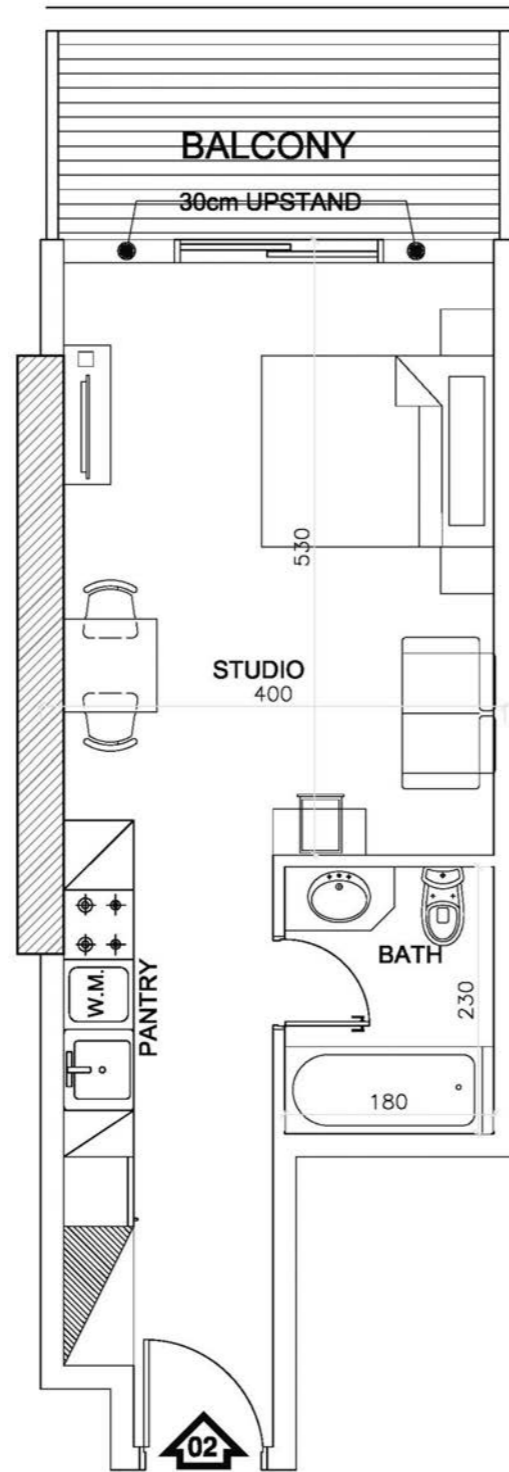

Elite
BUSINESS BAY

APARTMENT TYPE 1
STUDIO

Elite
BUSINESS BAY

Studio
FLAT 01

Total Area

480 SQ.FT.

Elite
BUSINESS BAY

Studio
FLAT 02

Total Area

460 SQ.FT.

Elite
BUSINESS BAY

Studio
FLAT 03

Total Area

460 SQ.FT.

Elite
BUSINESS BAY

Studio

FLAT 04

Total Area

490 SQ.FT.

Elite
BUSINESS BAY

Studio
FLAT 05

Total Area

490 SQ.FT.

Elite
BUSINESS BAY

Studio
FLAT 06

Total Area 460 SQ.FT.

Elite
BUSINESS BAY

Studio
FLAT 08

Total Area

410 SQ.FT.

Elite
BUSINESS BAY

Studio
FLAT 15