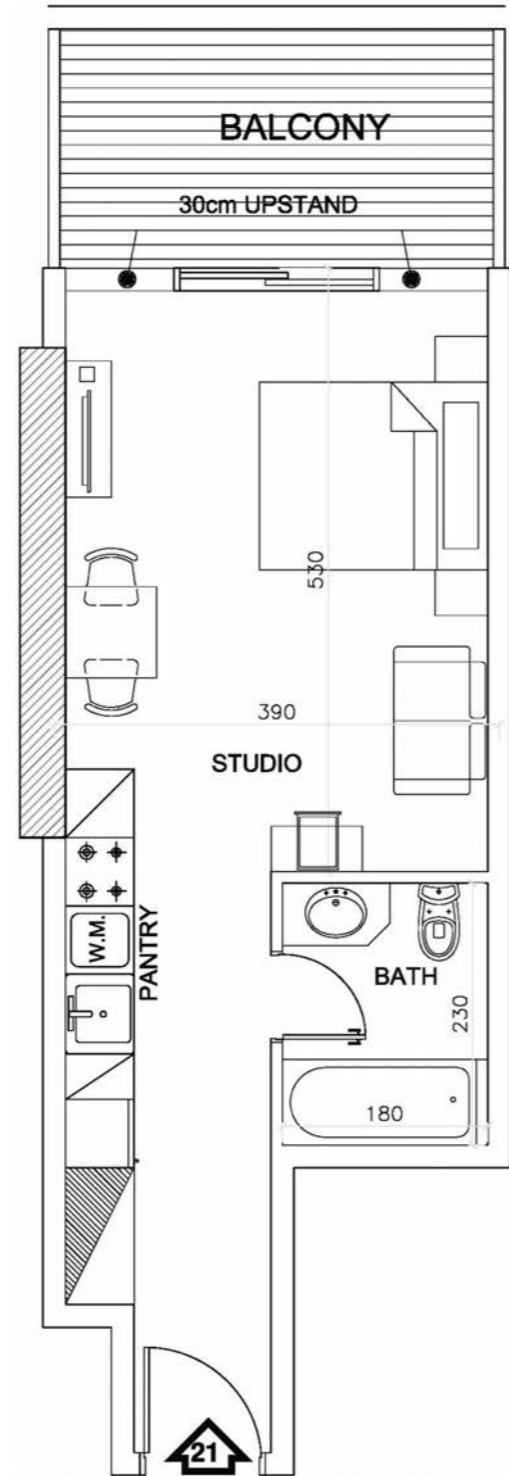

Total Area

480 SQ.FT.

Elite

BUSINESS BAY

Studio

FLAT 17

Total Area

480 SQ.FT.

Elite
BUSINESS BAY

Studio
FLAT 19

Total Area

490 SQ.FT.

Elite
BUSINESS BAY

Studio
FLAT 20

Total Area

490 SQ.FT.

Elite
BUSINESS BAY

Studio
FLAT 21

Total Area 470 SQ.FT.

Elite
BUSINESS BAY

Studio
FLAT 22

Total Area

470 SQ.FT.

Elite
BUSINESS BAY

Studio
FLAT 23

Total Area 480 SQ.FT.

Elite
BUSINESS BAY

APARTMENT TYPE 2
ONE BEDROOM

Elite

BUSINESS BAY

One Bedroom

FLAT 10