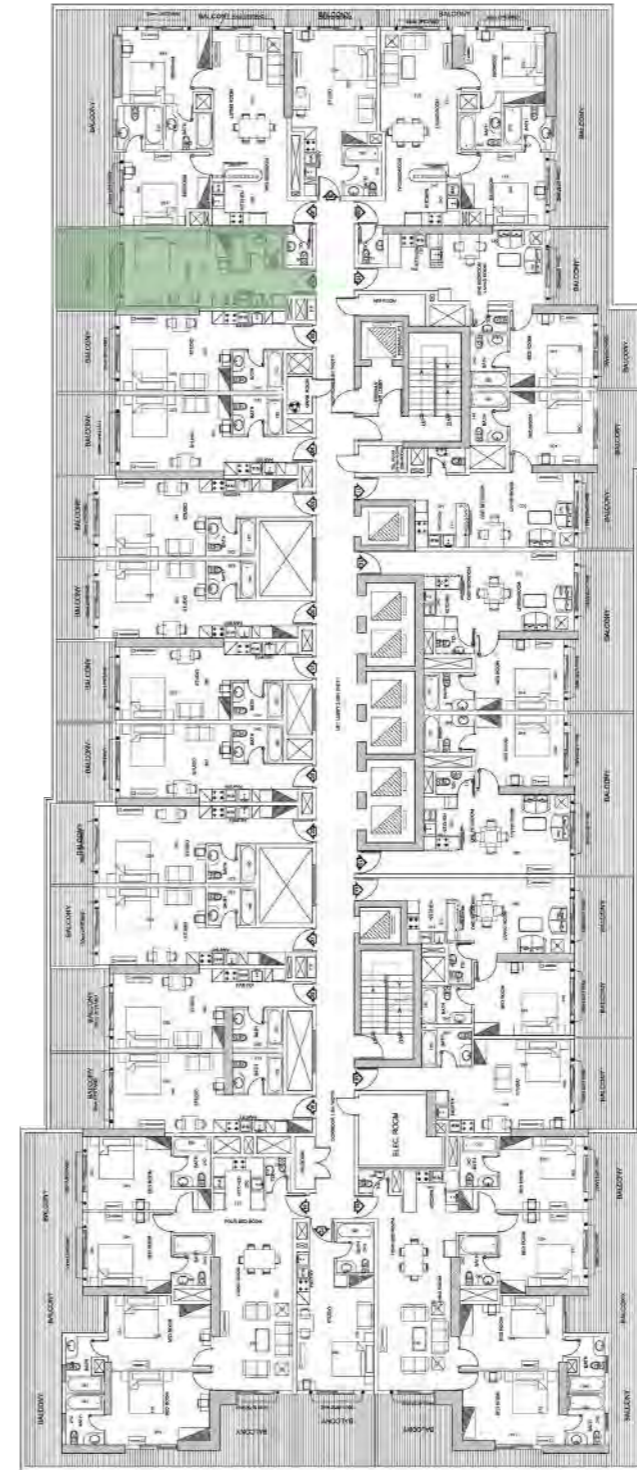

Total Area

460 SQ.FT.

Elite
BUSINESS BAY

Studio
FLAT 03

Total Area

460 SQ.FT.

Elite
BUSINESS BAY

Studio

FLAT 04

Total Area

490 SQ.FT.

Elite
BUSINESS BAY

Studio
FLAT 05

Total Area

490 SQ.FT.

Elite
BUSINESS BAY

Studio
FLAT 06

Total Area 460 SQ.FT.

Elite
BUSINESS BAY

Studio
FLAT 08

Total Area

410 SQ.FT.

Elite
BUSINESS BAY

Studio
FLAT 15

Total Area

480 SQ.FT.

Elite

BUSINESS BAY

Studio

FLAT 17

Total Area

480 SQ.FT.