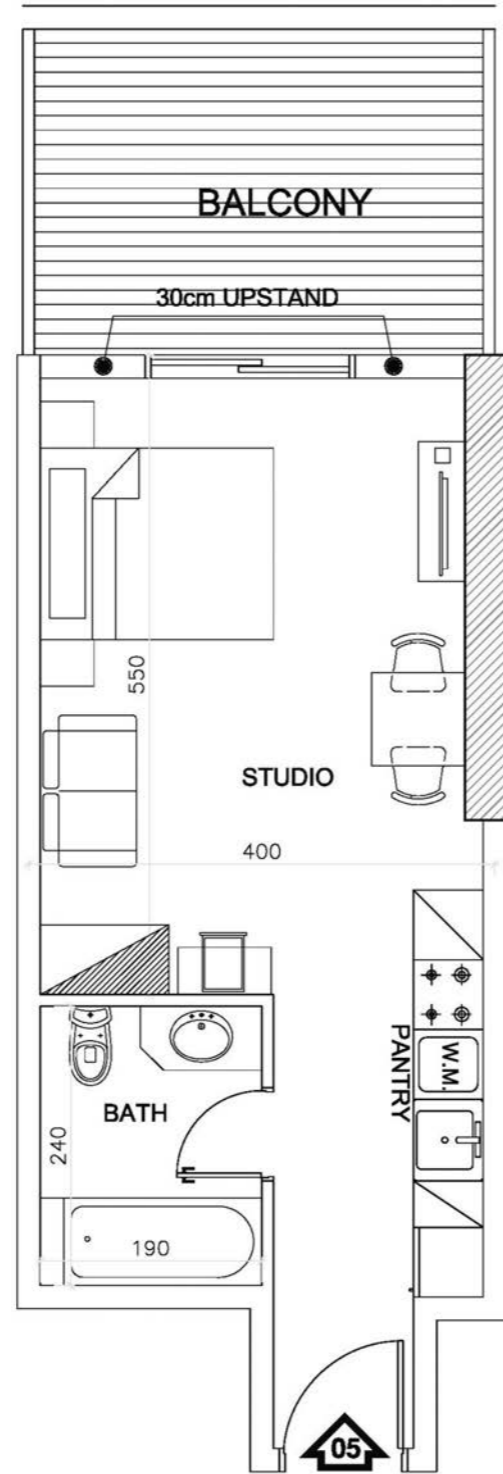

Elite
BUSINESS BAY

APARTMENT TYPE 1
STUDIO

Elite
BUSINESS BAY

Studio
FLAT 01

Total Area

480 SQ.FT.

Elite
BUSINESS BAY

Studio
FLAT 02

Total Area

460 SQ.FT.

Elite
BUSINESS BAY

Studio
FLAT 03

Total Area

460 SQ.FT.

Elite
BUSINESS BAY

Studio

FLAT 04

Total Area

490 SQ.FT.

Elite
BUSINESS BAY

Studio
FLAT 05

Total Area

490 SQ.FT.

Elite
BUSINESS BAY

Studio
FLAT 06

Total Area 460 SQ.FT.

Elite
BUSINESS BAY

Studio
FLAT 08

Total Area

410 SQ.FT.

Elite
BUSINESS BAY

Studio
FLAT 15