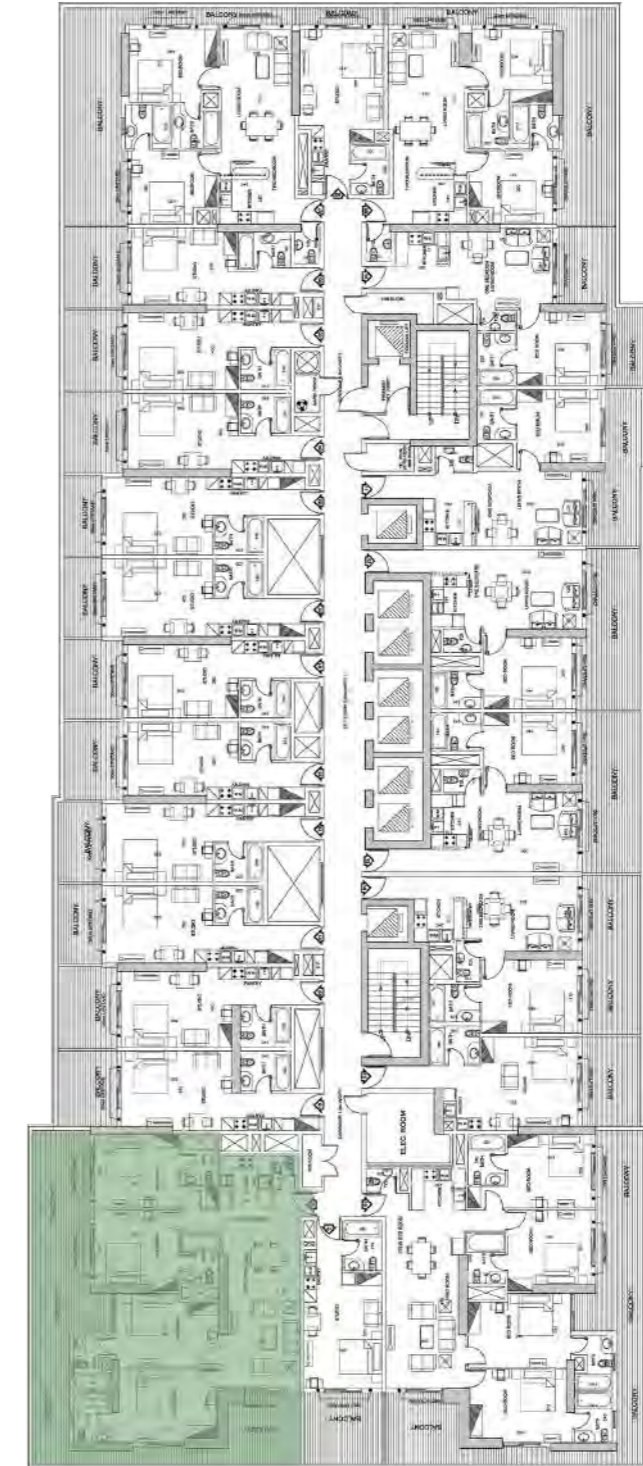

Elite
BUSINESS BAY

APARTMENT TYPE 4
FOUR BEDROOM

Elite

BUSINESS BAY

Four Bedroom

FLAT 16

Total Area

2,200 SQ.FT.

Elite

BUSINESS BAY

Four Bedroom

FLAT 18

Total Area

2,200 SQ.FT.