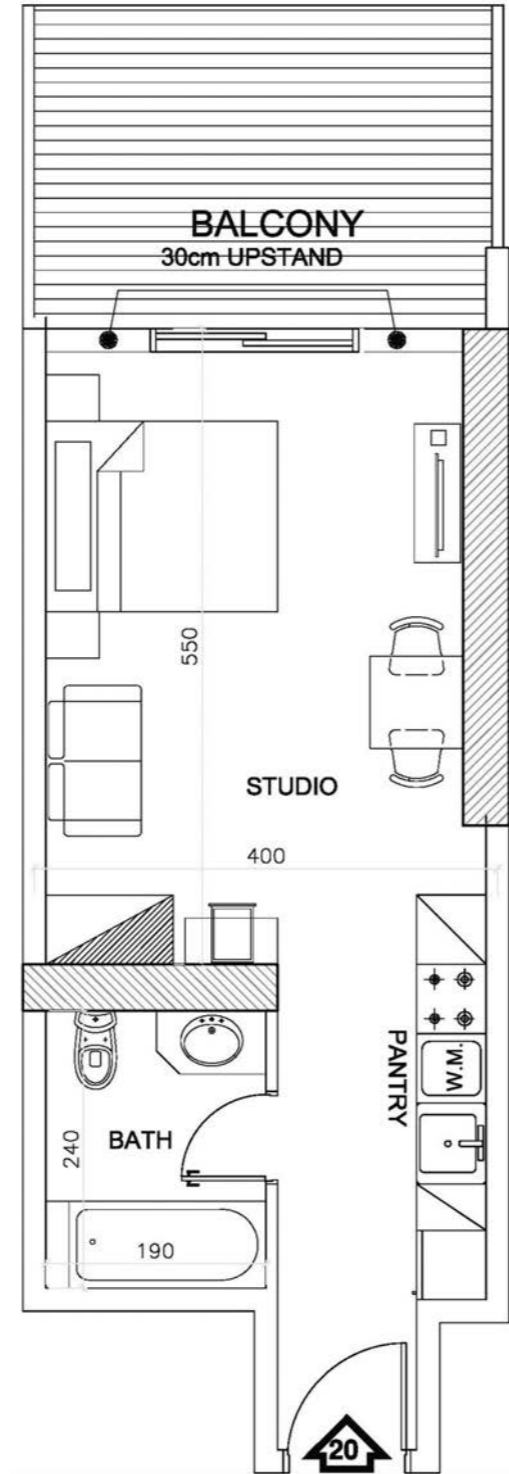

Studio
FLAT 06

Total Area 460 SQ.FT.

Elite
BUSINESS BAY

Studio
FLAT 08

Total Area

410 SQ.FT.

Elite
BUSINESS BAY

Studio
FLAT 15

Total Area

480 SQ.FT.

Elite

BUSINESS BAY

Studio

FLAT 17

Total Area

480 SQ.FT.

Elite
BUSINESS BAY

Studio
FLAT 19

Total Area

490 SQ.FT.

Elite
BUSINESS BAY

Studio
FLAT 20

Total Area

490 SQ.FT.

Elite
BUSINESS BAY

Studio
FLAT 21

Total Area 470 SQ.FT.

Elite
BUSINESS BAY

Studio
FLAT 22

Total Area

470 SQ.FT.

Elite
BUSINESS BAY