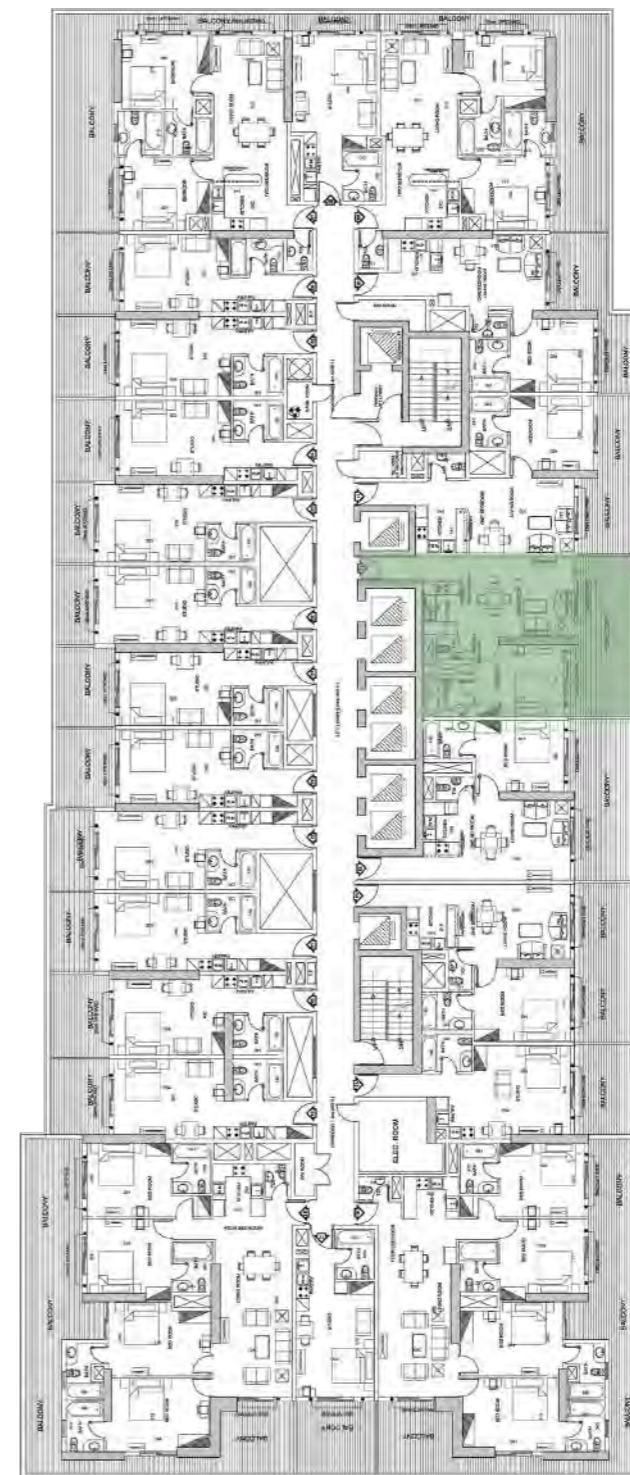

Studio
FLAT 23

Total Area 480 SQ.FT.

Elite
BUSINESS BAY

APARTMENT TYPE 2
ONE BEDROOM

Elite

BUSINESS BAY

One Bedroom

FLAT 10

Total Area

800 SQ.FT.

Elite

BUSINESS BAY

One Bedroom

Total Area

820 SQ.FT.

FLAT 11

Elite

BUSINESS BAY

One Bedroom

FLAT 12

Total Area

860 SQ.FT.

Elite

BUSINESS BAY

One Bedroom

Total Area

860 SQ.FT.

FLAT 13

Elite

BUSINESS BAY

One Bedroom

FLAT 14