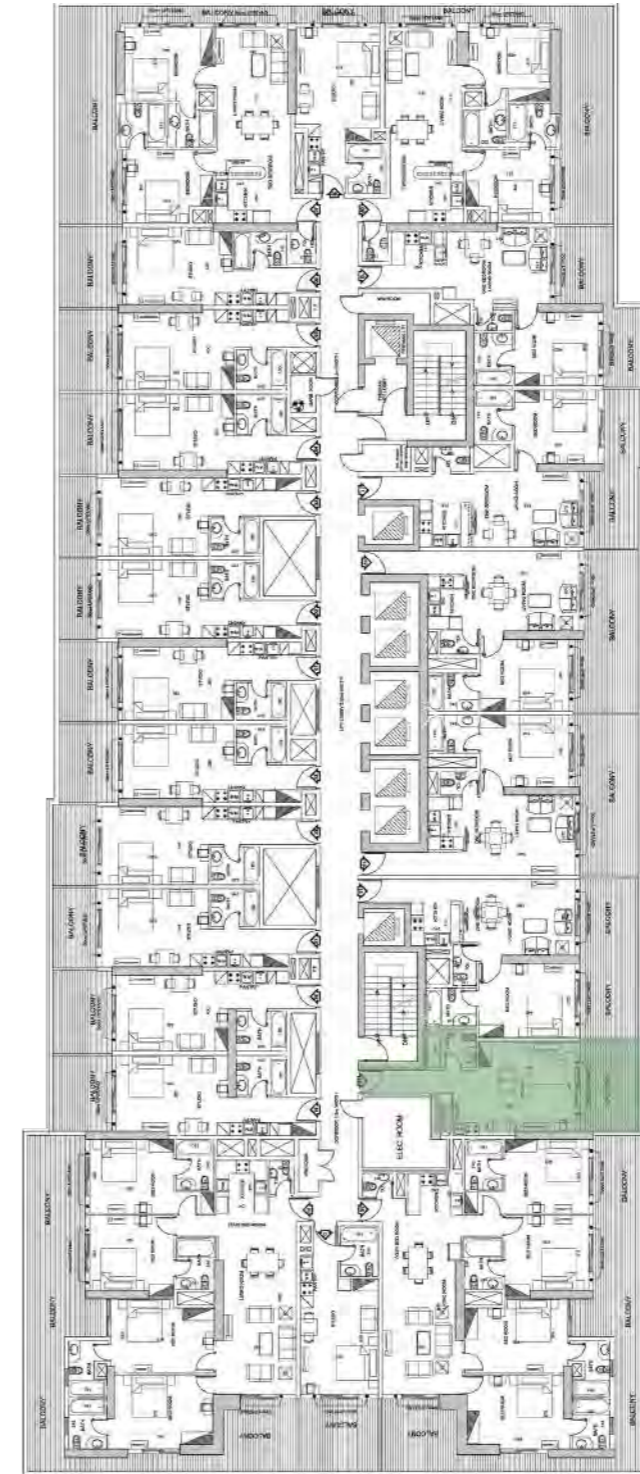

FLAT 04

Total Area

490 SQ.FT.

Elite
BUSINESS BAY

Studio
FLAT 05

Total Area

490 SQ.FT.

Elite
BUSINESS BAY

Studio
FLAT 06

Total Area 460 SQ.FT.

Elite
BUSINESS BAY

Studio
FLAT 08

Total Area

410 SQ.FT.

Elite
BUSINESS BAY

Studio
FLAT 15

Total Area

480 SQ.FT.

Elite

BUSINESS BAY

Studio

FLAT 17

Total Area

480 SQ.FT.

Elite
BUSINESS BAY

Studio
FLAT 19

Total Area

490 SQ.FT.

Elite
BUSINESS BAY

Studio
FLAT 20

Total Area

490 SQ.FT.