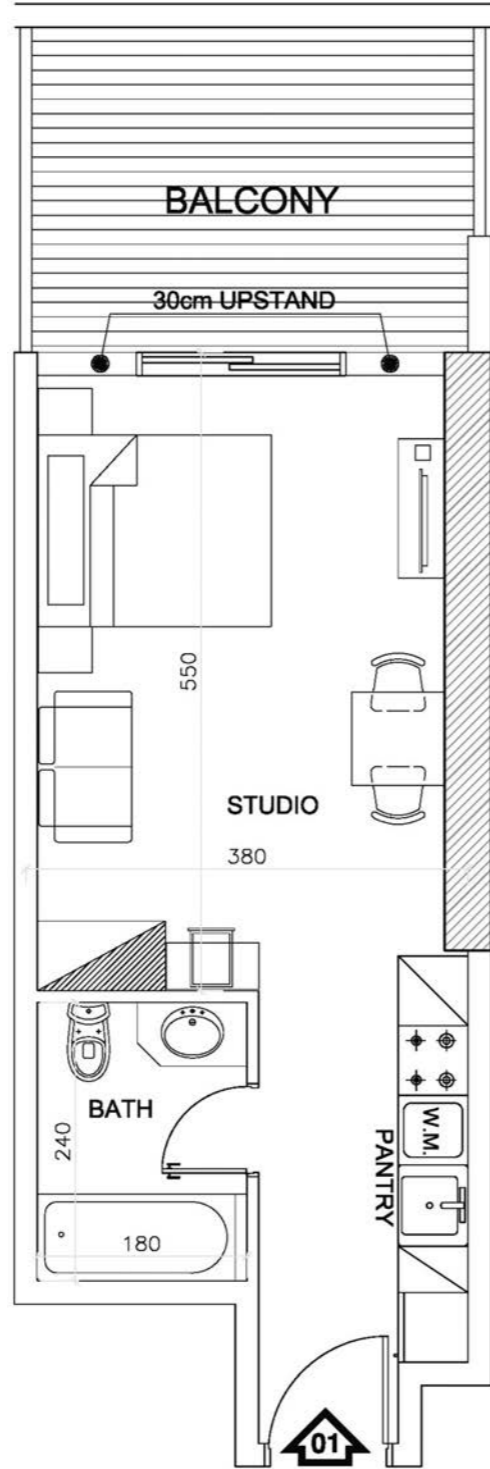

Elite
BUSINESS BAY

APARTMENT TYPE 1
STUDIO

Elite
BUSINESS BAY

Studio
FLAT 01

Total Area

480 SQ.FT.

Elite
BUSINESS BAY

Studio
FLAT 02

Total Area

460 SQ.FT.

Elite
BUSINESS BAY

Studio
FLAT 03

Total Area

460 SQ.FT.

Elite
BUSINESS BAY

Studio

FLAT 04

Total Area

490 SQ.FT.

Elite
BUSINESS BAY

Studio
FLAT 05

Total Area

490 SQ.FT.

Elite
BUSINESS BAY

Studio
FLAT 06

Total Area 460 SQ.FT.

Elite
BUSINESS BAY

Studio
FLAT 08

Total Area

410 SQ.FT.

Elite
BUSINESS BAY

Studio
FLAT 15