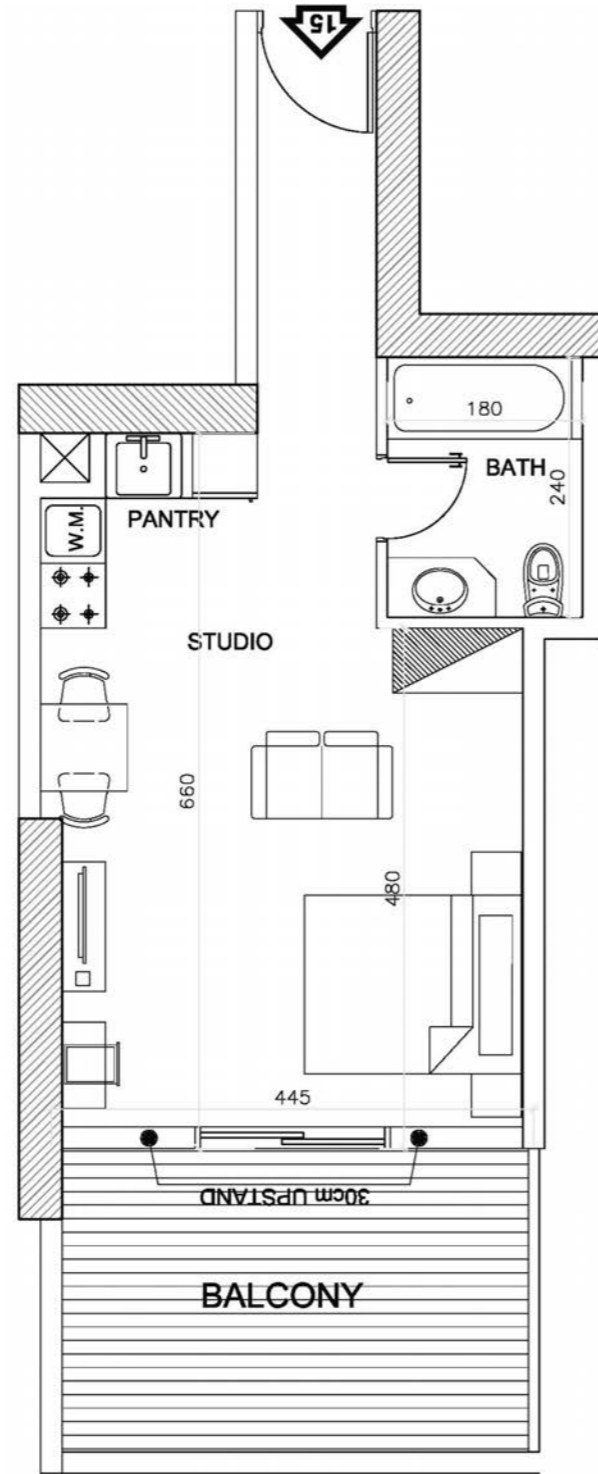

FLAT 04

Total Area

490 SQ.FT.

Elite
BUSINESS BAY

Studio
FLAT 05

Total Area

490 SQ.FT.

Elite
BUSINESS BAY

Studio
FLAT 06

Total Area 460 SQ.FT.

Elite
BUSINESS BAY

Studio
FLAT 08

Total Area

410 SQ.FT.

Elite
BUSINESS BAY

Studio
FLAT 15

Total Area

480 SQ.FT.

Elite

BUSINESS BAY

Studio

FLAT 17

Total Area

480 SQ.FT.

Elite
BUSINESS BAY

Studio
FLAT 19

Total Area

490 SQ.FT.

Elite
BUSINESS BAY

Studio
FLAT 20

Total Area

490 SQ.FT.