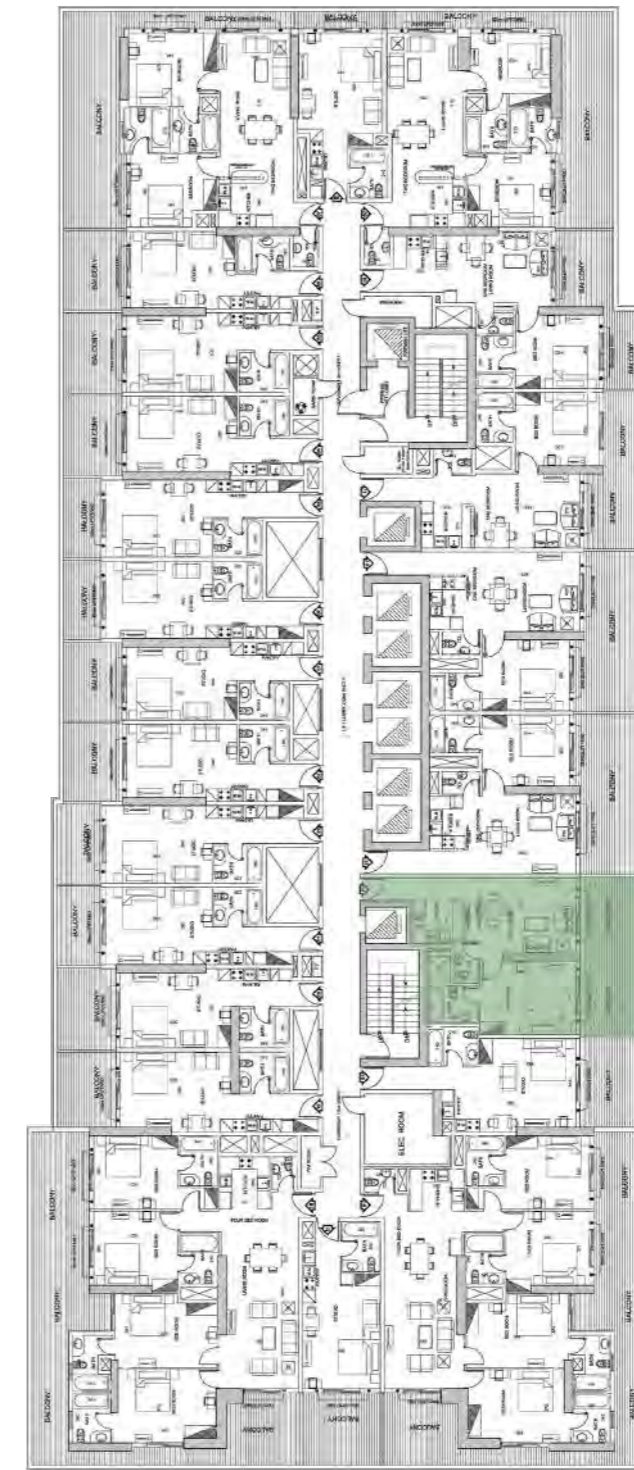

Total Area

800 SQ.FT.

Elite

BUSINESS BAY

One Bedroom

Total Area

820 SQ.FT.

FLAT 11

Elite

BUSINESS BAY

One Bedroom

FLAT 12

Total Area

860 SQ.FT.

Elite

BUSINESS BAY

One Bedroom

Total Area

860 SQ.FT.

FLAT 13

Elite

BUSINESS BAY

One Bedroom

FLAT 14