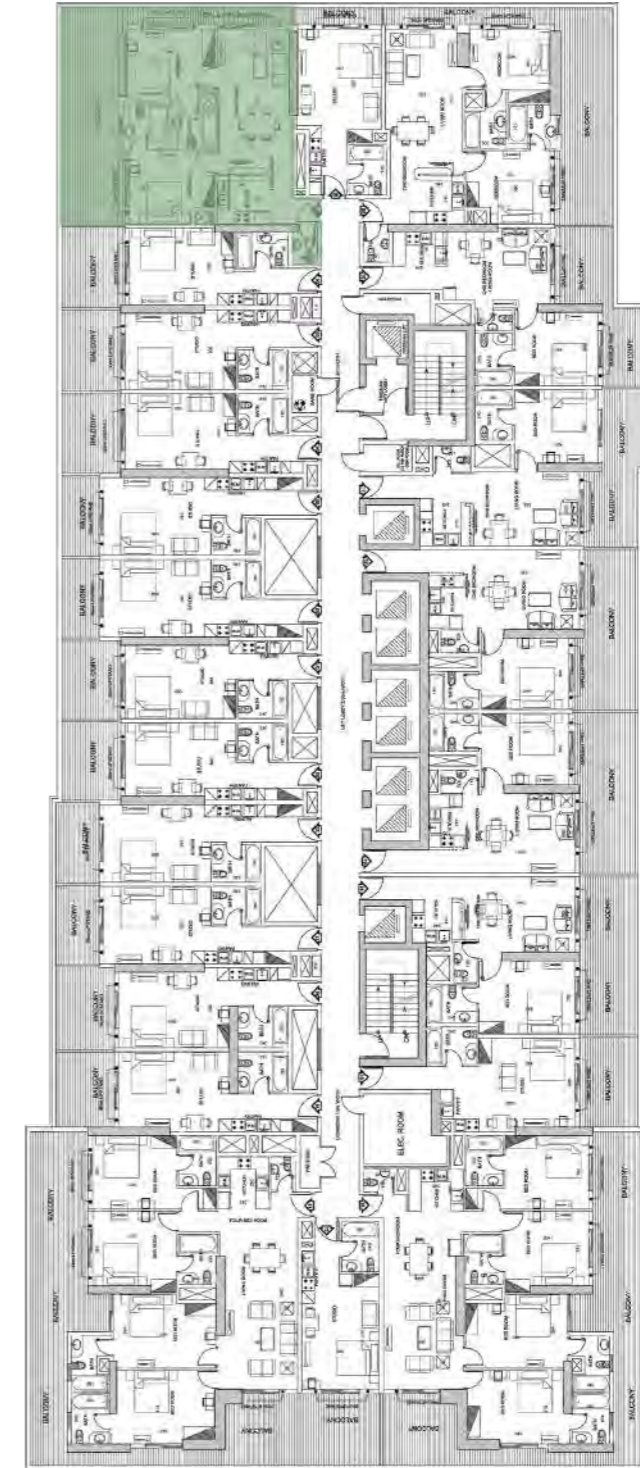

One Bedroom

Total Area

860 SQ.FT.

FLAT 13

Elite

BUSINESS BAY

One Bedroom

FLAT 14

Total Area

860 SQ.FT.

Elite
BUSINESS BAY

APARTMENT TYPE 3
TWO BEDROOM

Elite

BUSINESS BAY

Two Bedroom

FLAT 07

Total Area

1,275 SQ.FT.

Elite

BUSINESS BAY

Two Bedroom

FLAT 09

Total Area

1,275 SQ.FT.

Elite
BUSINESS BAY

APARTMENT TYPE 4
FOUR BEDROOM

Elite

BUSINESS BAY

Four Bedroom

FLAT 16

Total Area

2,200 SQ.FT.