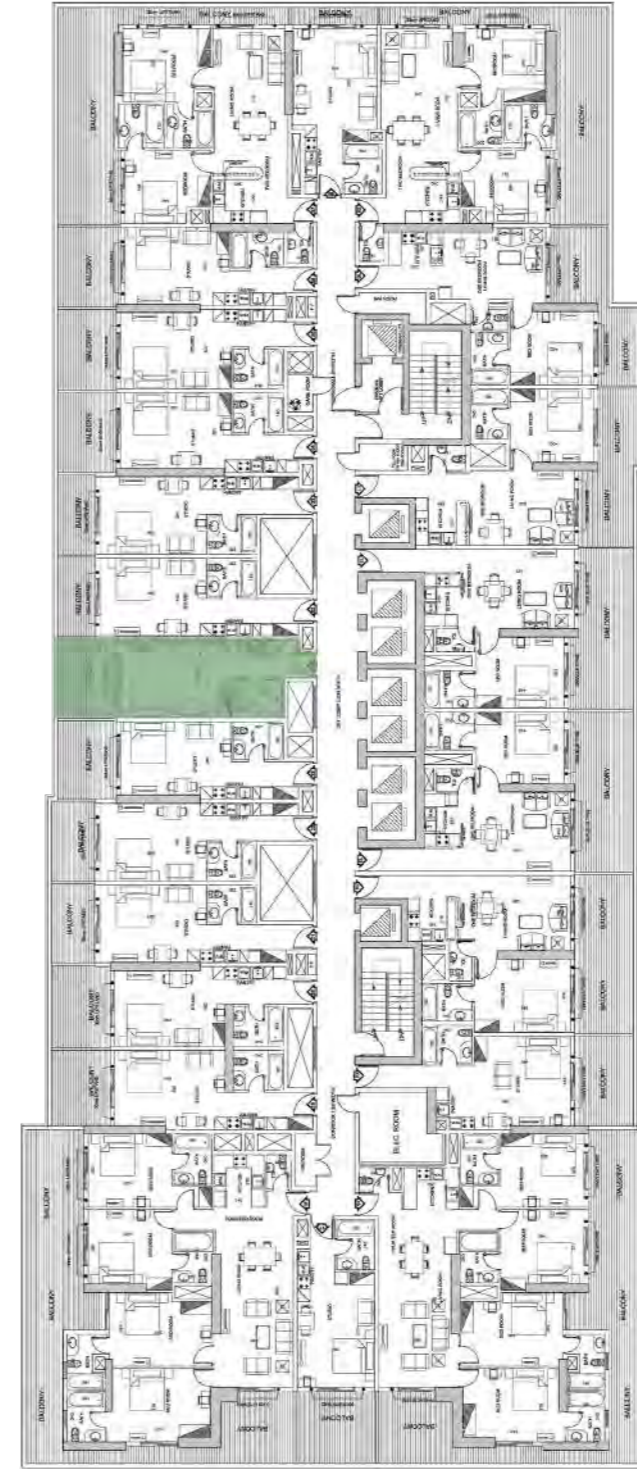

Elite
BUSINESS BAY

APARTMENT TYPE 1
STUDIO

Elite
BUSINESS BAY

Studio
FLAT 01

Total Area

480 SQ.FT.

Elite
BUSINESS BAY

Studio
FLAT 02

Total Area

460 SQ.FT.

Elite
BUSINESS BAY

Studio
FLAT 03

Total Area

460 SQ.FT.

Elite
BUSINESS BAY

Studio

FLAT 04

Total Area

490 SQ.FT.

Elite
BUSINESS BAY

Studio
FLAT 05

Total Area

490 SQ.FT.

Elite
BUSINESS BAY

Studio
FLAT 06

Total Area 460 SQ.FT.

Elite
BUSINESS BAY

Studio
FLAT 08

Total Area

410 SQ.FT.

Elite
BUSINESS BAY

Studio
FLAT 15