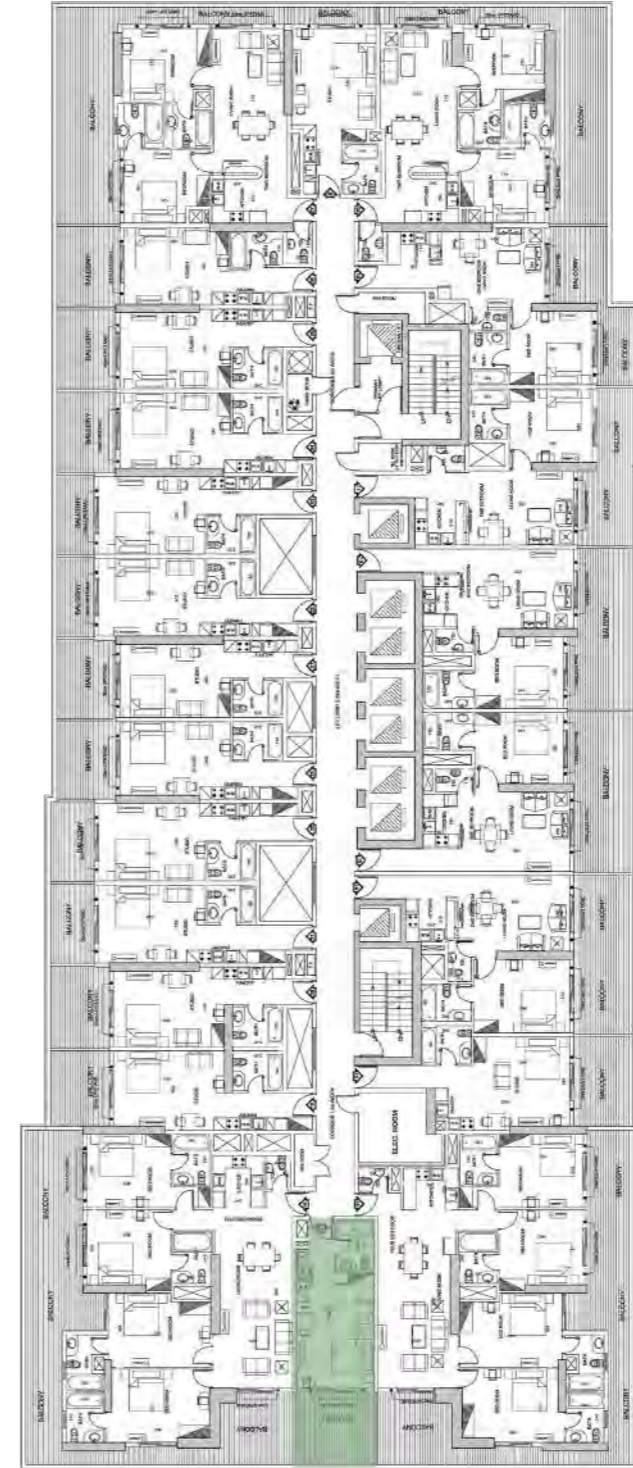

Studio
FLAT 06

Total Area 460 SQ.FT.

Elite
BUSINESS BAY

Studio
FLAT 08

Total Area

410 SQ.FT.

Elite
BUSINESS BAY

Studio
FLAT 15

Total Area

480 SQ.FT.

Elite

BUSINESS BAY

Studio

FLAT 17

Total Area

480 SQ.FT.

Elite
BUSINESS BAY

Studio
FLAT 19

Total Area

490 SQ.FT.

Elite
BUSINESS BAY

Studio
FLAT 20

Total Area

490 SQ.FT.

Elite
BUSINESS BAY

Studio
FLAT 21

Total Area 470 SQ.FT.

Elite
BUSINESS BAY

Studio
FLAT 22

Total Area

470 SQ.FT.

Elite
BUSINESS BAY