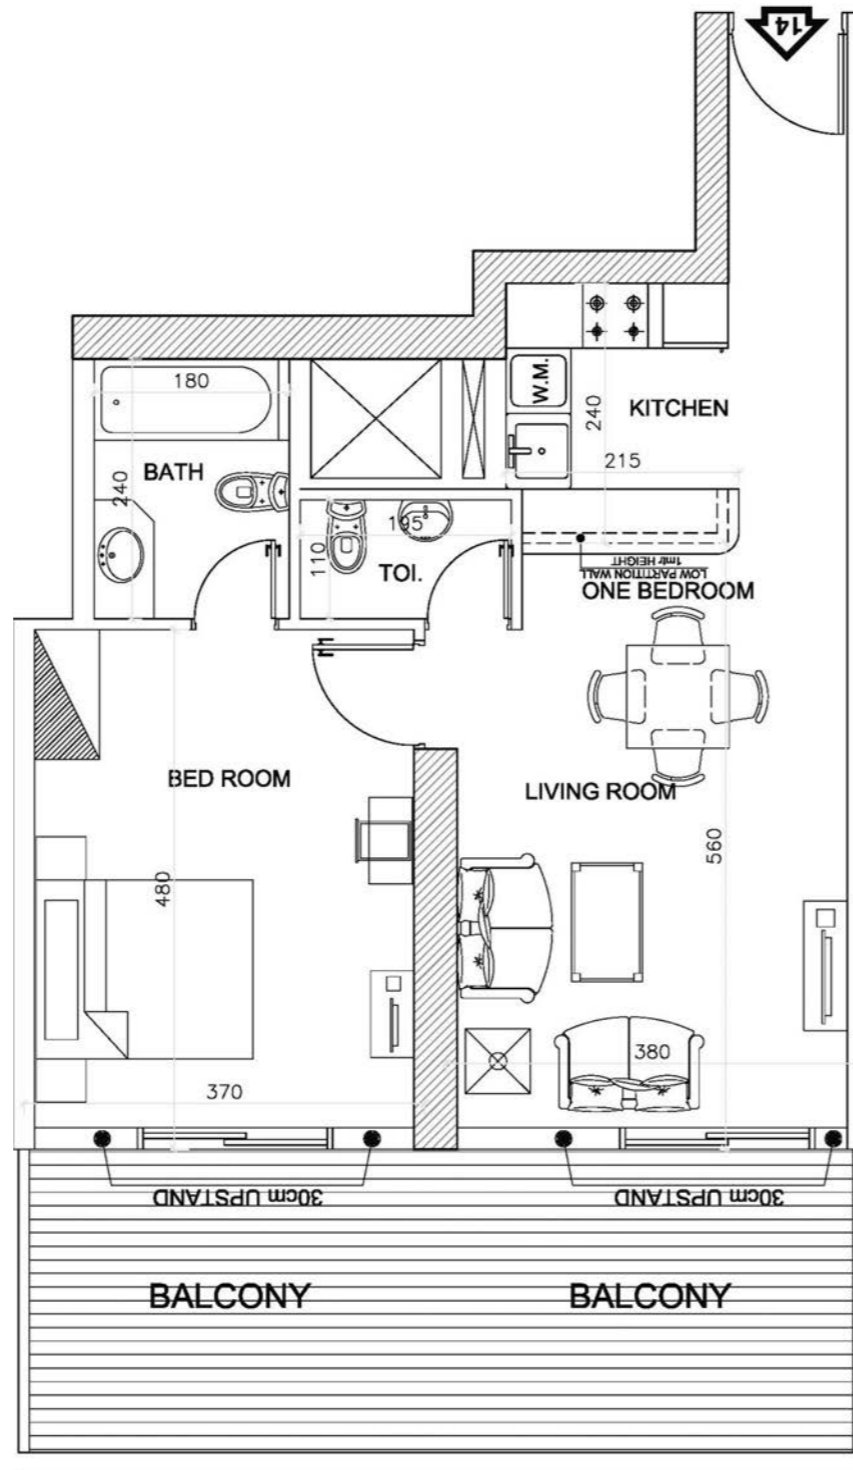

Elite

BUSINESS BAY

One Bedroom

FLAT 12

Total Area

860 SQ.FT.

Elite

BUSINESS BAY

One Bedroom

Total Area

860 SQ.FT.

FLAT 13

Elite

BUSINESS BAY

One Bedroom

FLAT 14