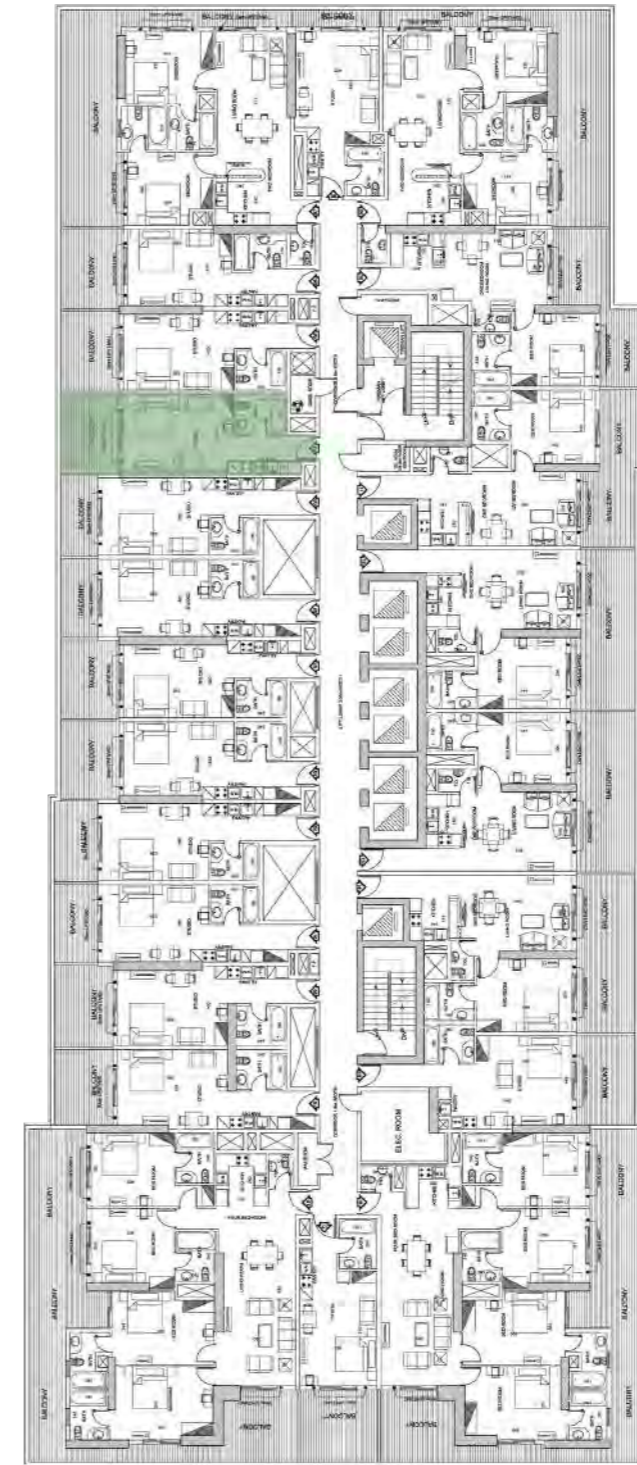

Elite
BUSINESS BAY

APARTMENT TYPE 1
STUDIO

Elite
BUSINESS BAY

Studio
FLAT 01

Total Area

480 SQ.FT.

Elite
BUSINESS BAY

Studio
FLAT 02

Total Area

460 SQ.FT.

Elite
BUSINESS BAY

Studio
FLAT 03

Total Area

460 SQ.FT.

Elite
BUSINESS BAY

Studio

FLAT 04

Total Area

490 SQ.FT.

Elite
BUSINESS BAY

Studio
FLAT 05

Total Area

490 SQ.FT.

Elite
BUSINESS BAY

Studio
FLAT 06

Total Area 460 SQ.FT.

Elite
BUSINESS BAY

Studio
FLAT 08

Total Area

410 SQ.FT.

Elite
BUSINESS BAY

Studio
FLAT 15