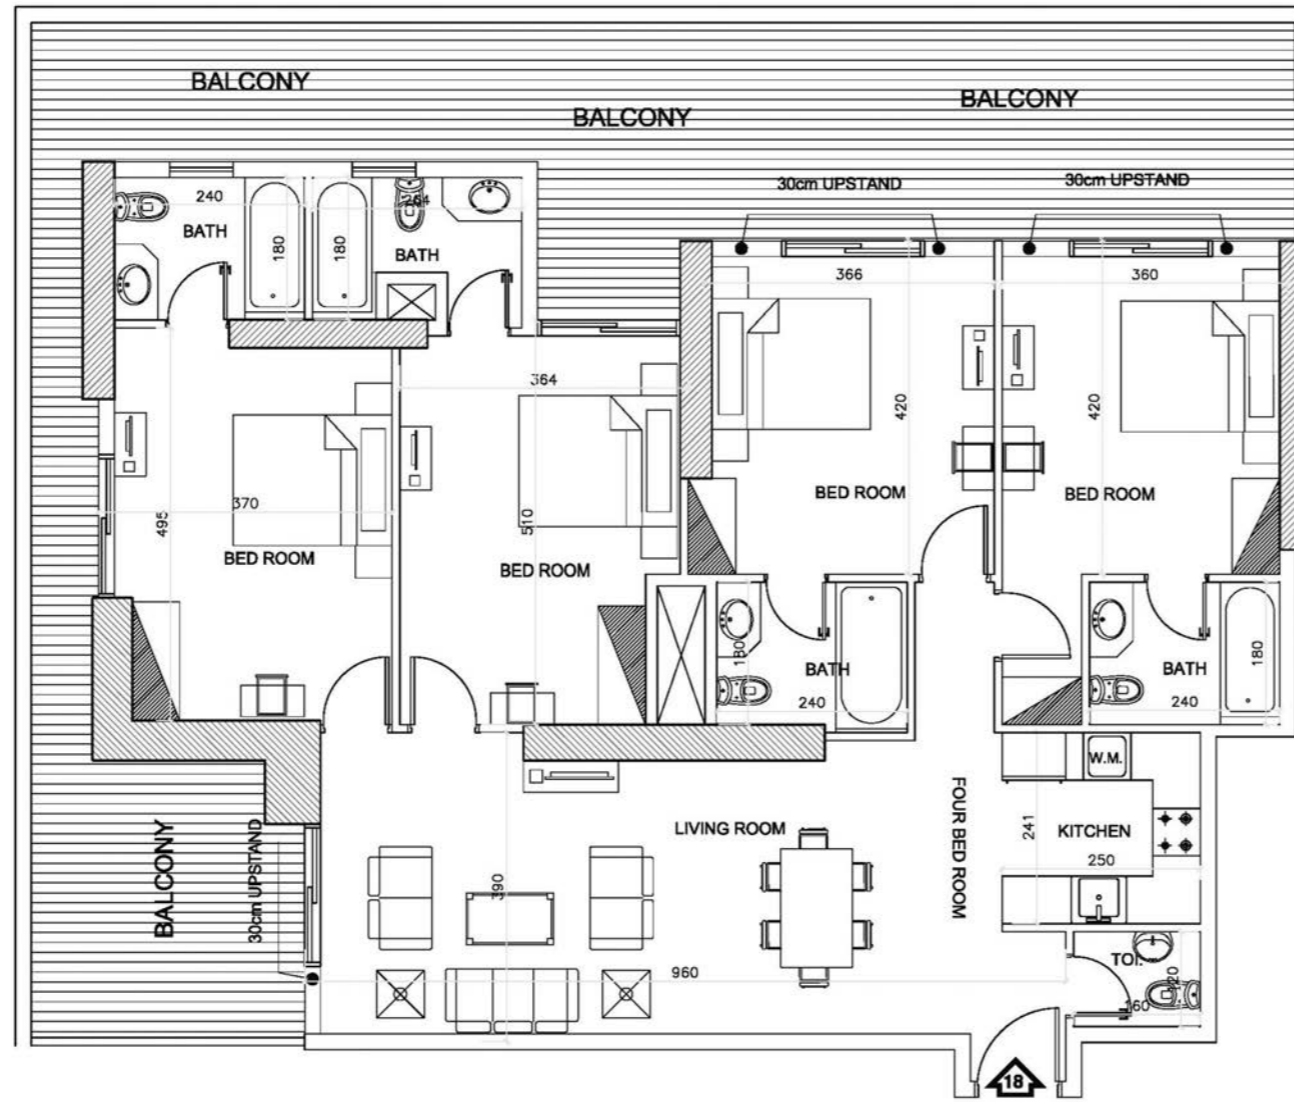

Elite
BUSINESS BAY

APARTMENT TYPE 4
FOUR BEDROOM

Elite

BUSINESS BAY

Four Bedroom

FLAT 16

Total Area

2,200 SQ.FT.

Elite

BUSINESS BAY

Four Bedroom

FLAT 18

Total Area

2,200 SQ.FT.