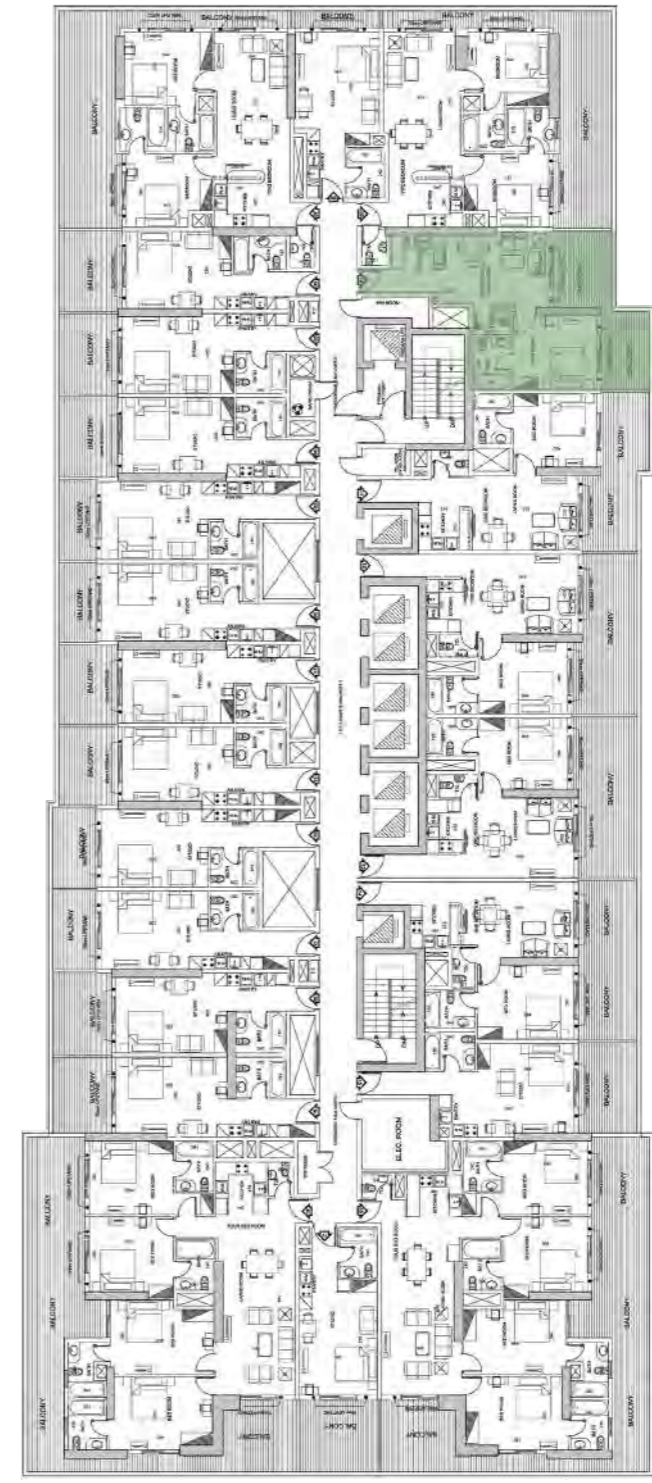

Elite
BUSINESS BAY

Studio
FLAT 21

Total Area 470 SQ.FT.

Elite
BUSINESS BAY

Studio
FLAT 22

Total Area

470 SQ.FT.

Elite
BUSINESS BAY

Studio
FLAT 23

Total Area 480 SQ.FT.

Elite
BUSINESS BAY

APARTMENT TYPE 2
ONE BEDROOM

Elite

BUSINESS BAY

One Bedroom

FLAT 10

Total Area

800 SQ.FT.

Elite

BUSINESS BAY

One Bedroom

Total Area

820 SQ.FT.

FLAT 11

Elite

BUSINESS BAY

One Bedroom

FLAT 12

Total Area

860 SQ.FT.

Elite

BUSINESS BAY