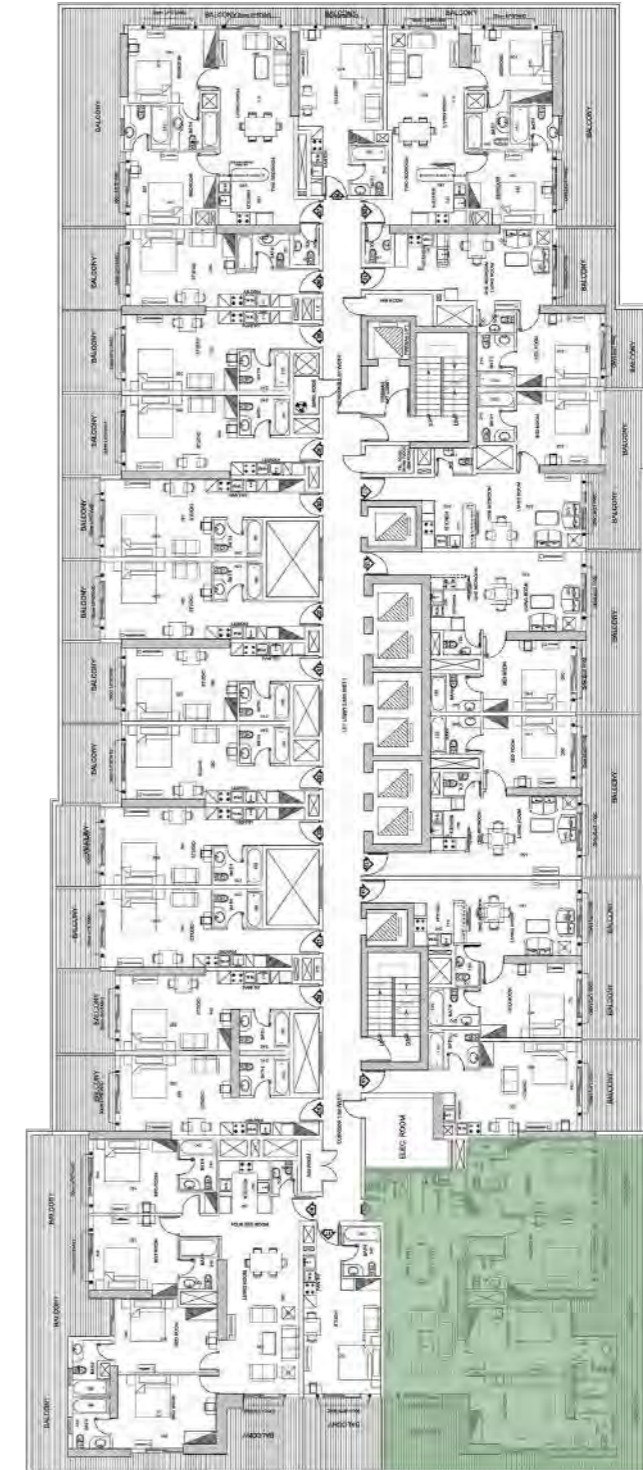

Total Area

860 SQ.FT.

Elite
BUSINESS BAY

APARTMENT TYPE 3
TWO BEDROOM

Elite

BUSINESS BAY

Two Bedroom

FLAT 07

Total Area

1,275 SQ.FT.

Elite

BUSINESS BAY

Two Bedroom

FLAT 09

Total Area

1,275 SQ.FT.

Elite
BUSINESS BAY

APARTMENT TYPE 4
FOUR BEDROOM

Elite

BUSINESS BAY

Four Bedroom

FLAT 16

Total Area

2,200 SQ.FT.

Elite

BUSINESS BAY

Four Bedroom

FLAT 18

Total Area

2,200 SQ.FT.