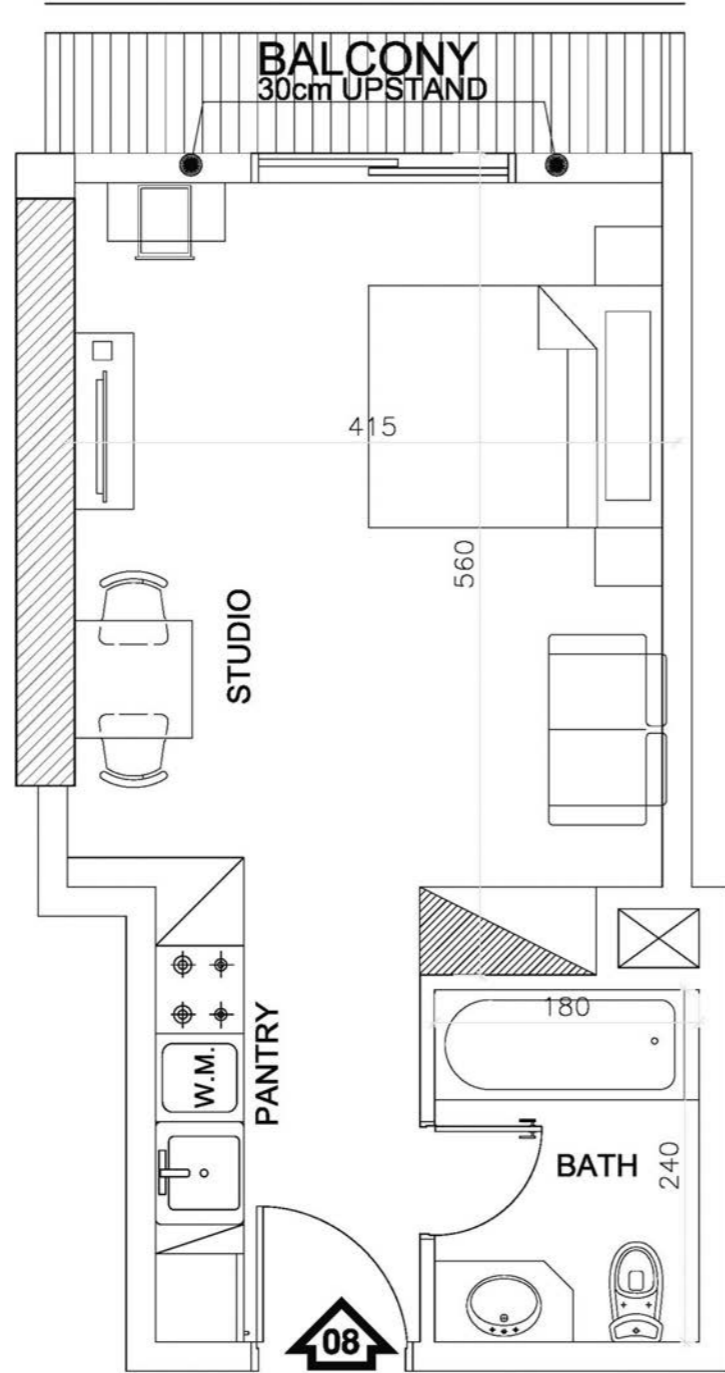

Total Area

460 SQ.FT.

Elite
BUSINESS BAY

Studio
FLAT 03

Total Area

460 SQ.FT.

Elite
BUSINESS BAY

Studio

FLAT 04

Total Area

490 SQ.FT.

Elite
BUSINESS BAY

Studio
FLAT 05

Total Area

490 SQ.FT.

Elite
BUSINESS BAY

Studio
FLAT 06

Total Area 460 SQ.FT.

Elite
BUSINESS BAY

Studio
FLAT 08

Total Area

410 SQ.FT.

Elite
BUSINESS BAY

Studio
FLAT 15

Total Area

480 SQ.FT.

Elite

BUSINESS BAY

Studio

FLAT 17

Total Area

480 SQ.FT.