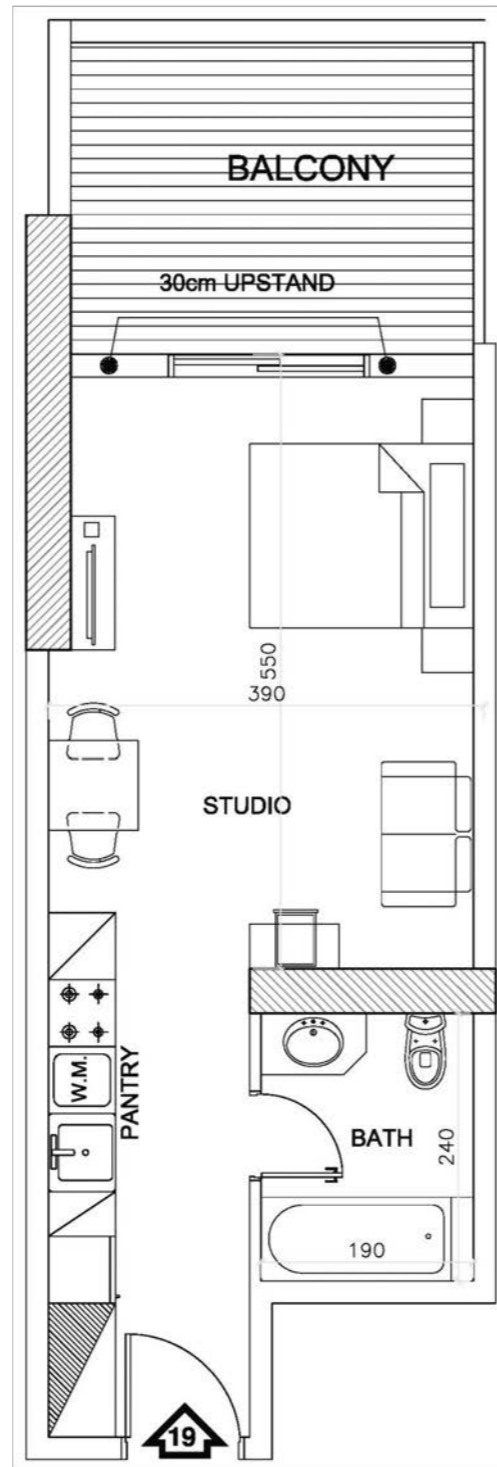

Studio
FLAT 06

Total Area 460 SQ.FT.

Elite
BUSINESS BAY

Studio
FLAT 08

Total Area

410 SQ.FT.

Elite
BUSINESS BAY

Studio
FLAT 15

Total Area

480 SQ.FT.

Elite

BUSINESS BAY

Studio

FLAT 17

Total Area

480 SQ.FT.

Elite
BUSINESS BAY

Studio
FLAT 19

Total Area

490 SQ.FT.

Elite
BUSINESS BAY

Studio
FLAT 20

Total Area

490 SQ.FT.

Elite
BUSINESS BAY

Studio
FLAT 21

Total Area 470 SQ.FT.

Elite
BUSINESS BAY

Studio
FLAT 22

Total Area

470 SQ.FT.

Elite
BUSINESS BAY