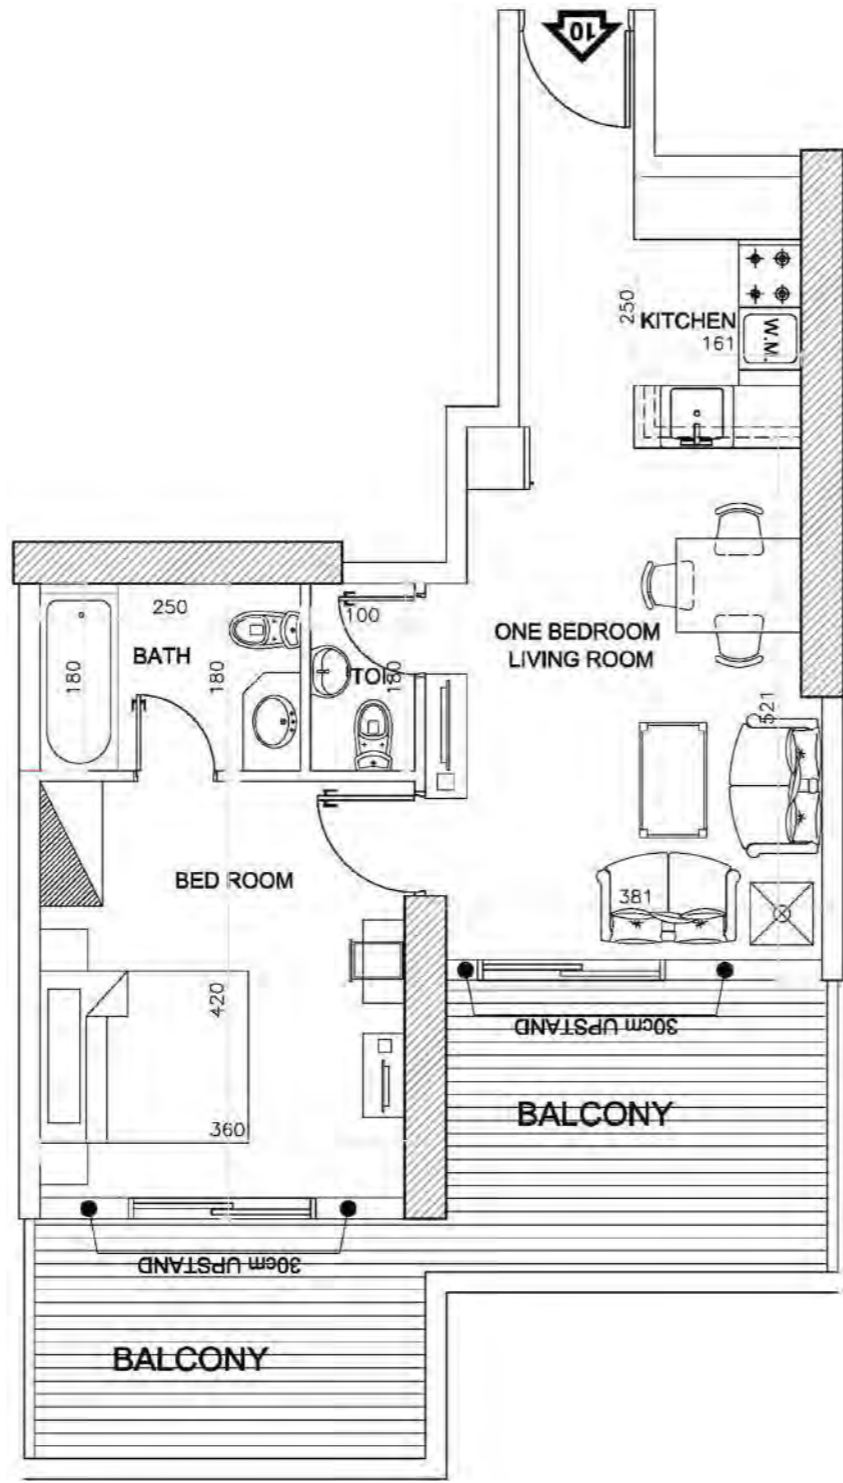

Studio
FLAT 23

Total Area 480 SQ.FT.

Elite
BUSINESS BAY

APARTMENT TYPE 2
ONE BEDROOM

Elite

BUSINESS BAY

One Bedroom

FLAT 10

Total Area

800 SQ.FT.

Elite

BUSINESS BAY

One Bedroom

Total Area

820 SQ.FT.

FLAT 11