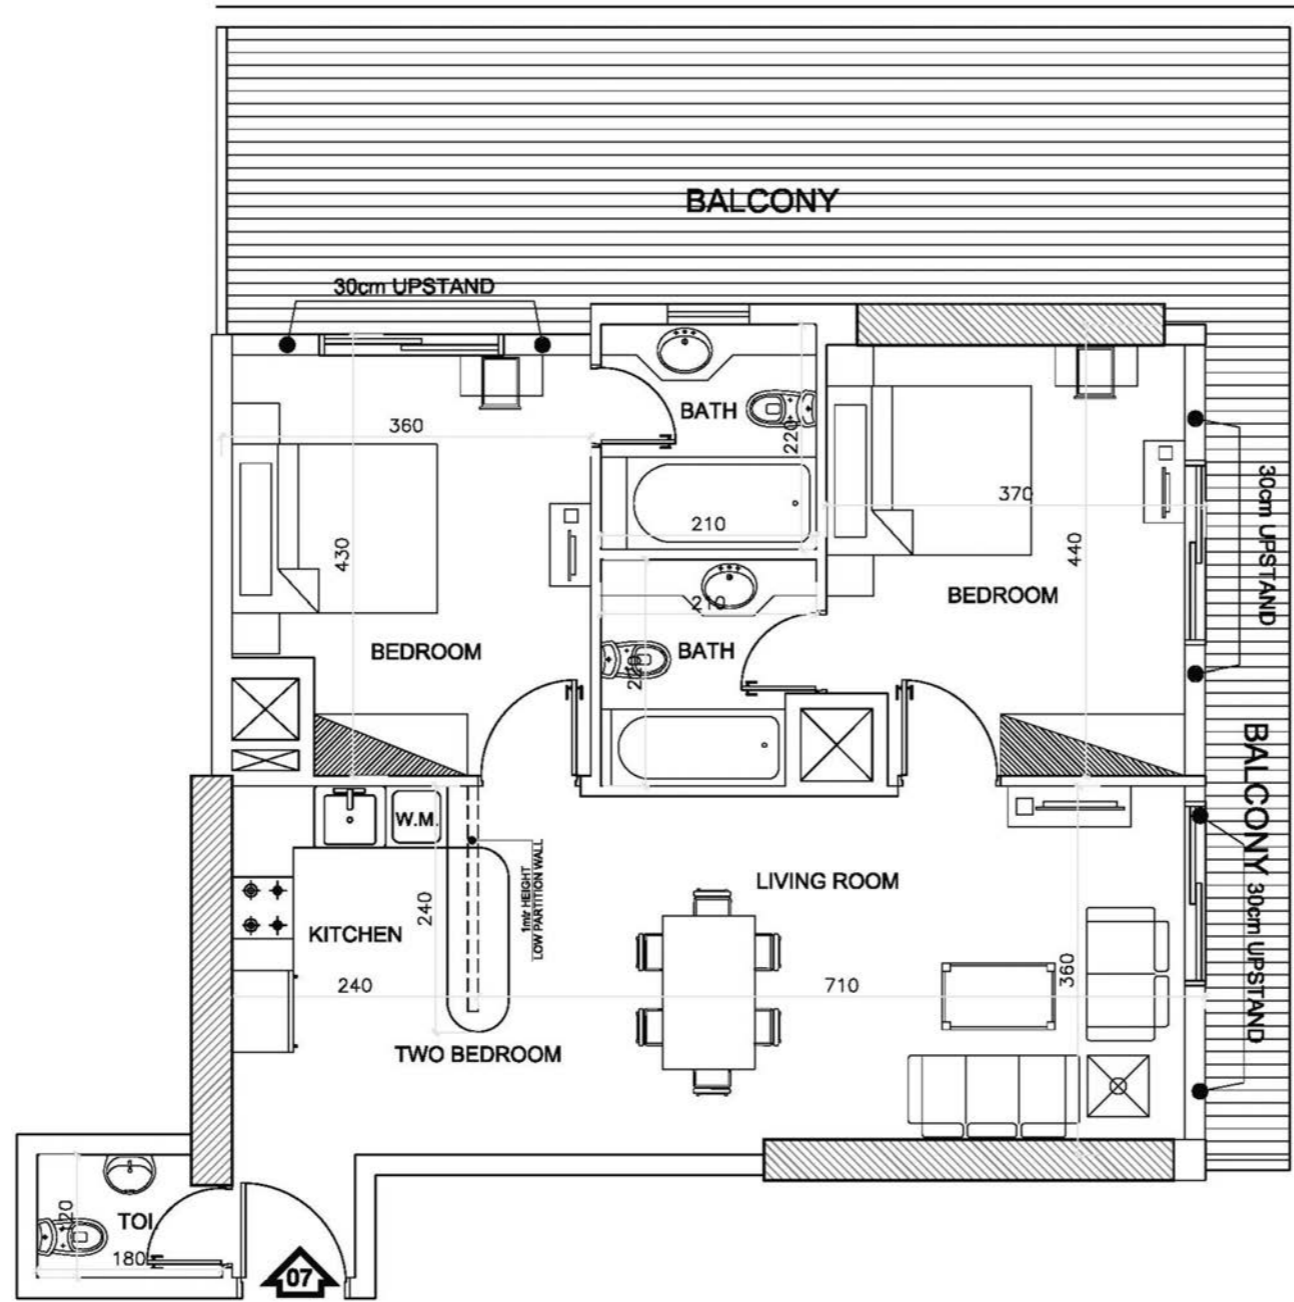

Total Area

860 SQ.FT.

Elite
BUSINESS BAY

APARTMENT TYPE 3
TWO BEDROOM

Elite

BUSINESS BAY

Two Bedroom

FLAT 07

Total Area

1,275 SQ.FT.

Elite

BUSINESS BAY

Two Bedroom

FLAT 09

Total Area

1,275 SQ.FT.