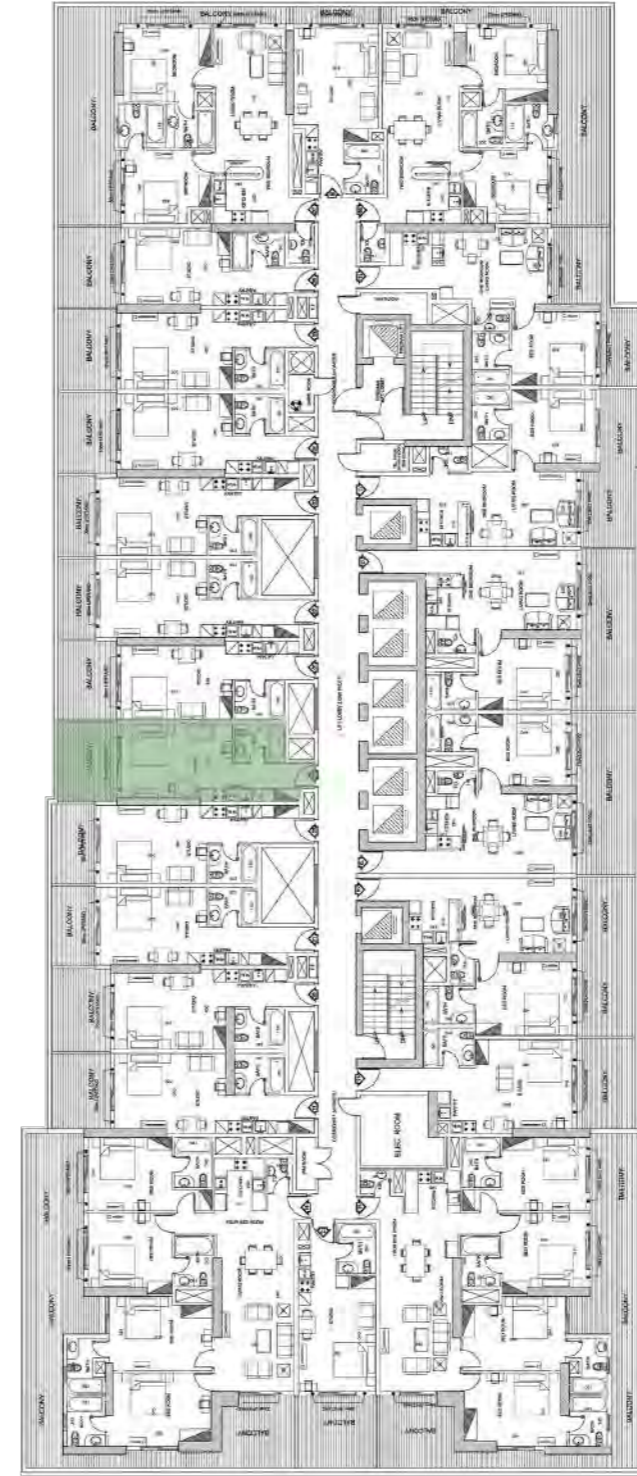

Elite
BUSINESS BAY

Studio
FLAT 19

Total Area

490 SQ.FT.

Elite
BUSINESS BAY

Studio
FLAT 20

Total Area

490 SQ.FT.

Elite
BUSINESS BAY

Studio
FLAT 21

Total Area 470 SQ.FT.

Elite
BUSINESS BAY

Studio
FLAT 22

Total Area

470 SQ.FT.

Elite
BUSINESS BAY

Studio
FLAT 23

Total Area 480 SQ.FT.

Elite
BUSINESS BAY

APARTMENT TYPE 2
ONE BEDROOM

Elite

BUSINESS BAY

One Bedroom

FLAT 10

Total Area

800 SQ.FT.

Elite

BUSINESS BAY

One Bedroom

Total Area

820 SQ.FT.

FLAT 11