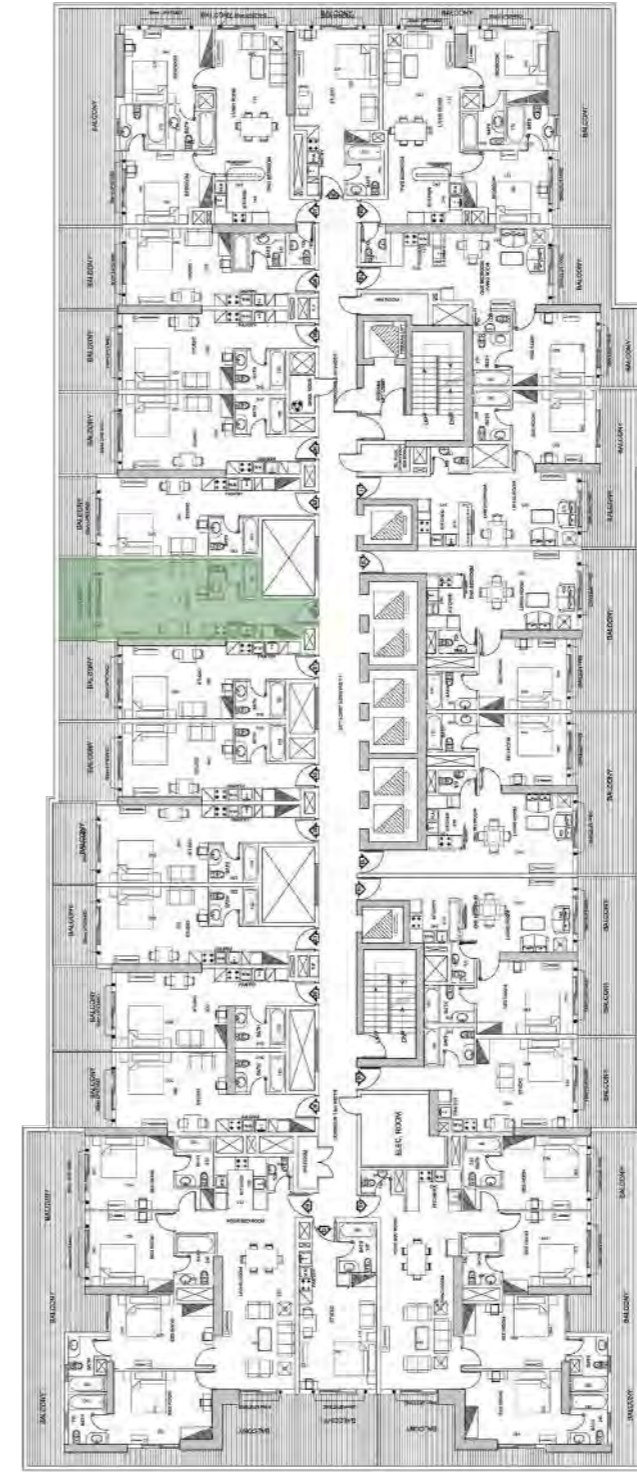

Elite
BUSINESS BAY

APARTMENT TYPE 1
STUDIO

Elite
BUSINESS BAY

Studio
FLAT 01

Total Area

480 SQ.FT.

Elite
BUSINESS BAY

Studio
FLAT 02

Total Area

460 SQ.FT.

Elite
BUSINESS BAY

Studio
FLAT 03

Total Area

460 SQ.FT.

Elite
BUSINESS BAY

Studio

FLAT 04

Total Area

490 SQ.FT.

Elite
BUSINESS BAY

Studio
FLAT 05

Total Area

490 SQ.FT.

Elite
BUSINESS BAY

Studio
FLAT 06

Total Area 460 SQ.FT.

Elite
BUSINESS BAY

Studio
FLAT 08

Total Area

410 SQ.FT.

Elite
BUSINESS BAY

Studio
FLAT 15