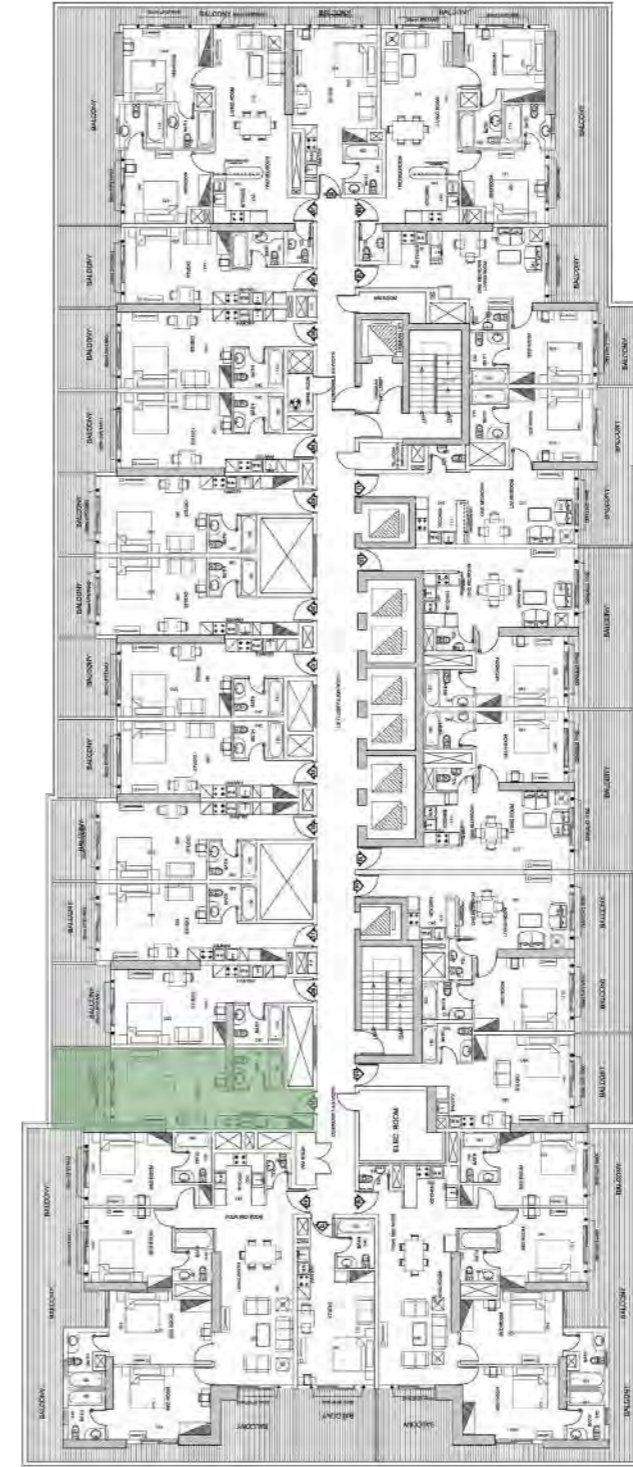

Studio
FLAT 06

Total Area 460 SQ.FT.

Elite
BUSINESS BAY

Studio
FLAT 08

Total Area

410 SQ.FT.

Elite
BUSINESS BAY

Studio
FLAT 15

Total Area

480 SQ.FT.

Elite

BUSINESS BAY

Studio

FLAT 17

Total Area

480 SQ.FT.

Elite
BUSINESS BAY

Studio
FLAT 19

Total Area

490 SQ.FT.

Elite
BUSINESS BAY

Studio
FLAT 20

Total Area

490 SQ.FT.

Elite
BUSINESS BAY

Studio
FLAT 21

Total Area 470 SQ.FT.

Elite
BUSINESS BAY

Studio
FLAT 22

Total Area

470 SQ.FT.

Elite
BUSINESS BAY