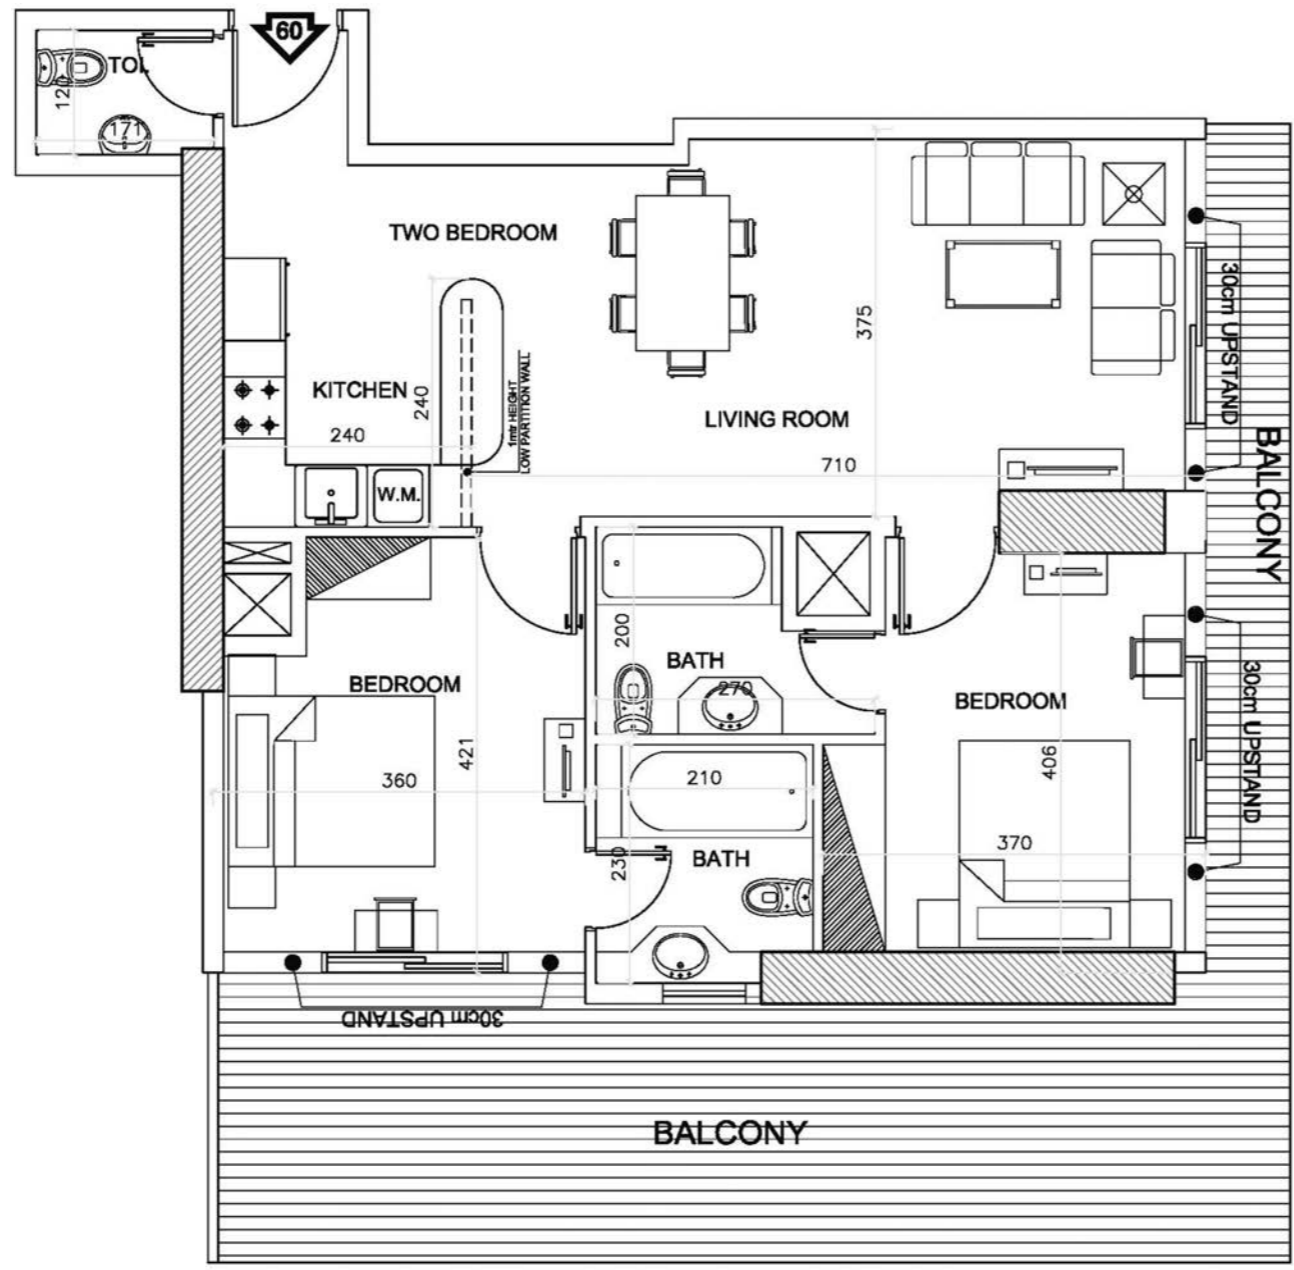

Total Area

860 SQ.FT.

Elite
BUSINESS BAY

APARTMENT TYPE 3
TWO BEDROOM

Elite

BUSINESS BAY

Two Bedroom

FLAT 07

Total Area

1,275 SQ.FT.

Elite

BUSINESS BAY

Two Bedroom

FLAT 09

Total Area

1,275 SQ.FT.