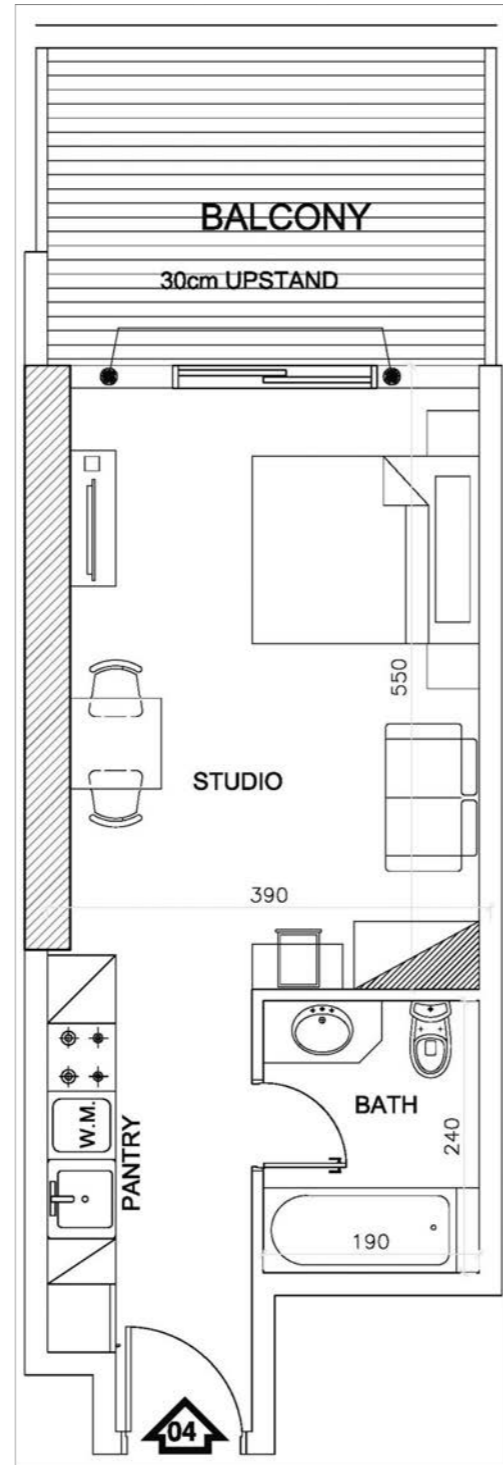

Elite
BUSINESS BAY

APARTMENT TYPE 1
STUDIO

Elite
BUSINESS BAY

Studio
FLAT 01

Total Area

480 SQ.FT.

Elite
BUSINESS BAY

Studio
FLAT 02

Total Area

460 SQ.FT.

Elite
BUSINESS BAY

Studio
FLAT 03

Total Area

460 SQ.FT.

Elite
BUSINESS BAY

Studio

FLAT 04

Total Area

490 SQ.FT.

Elite
BUSINESS BAY

Studio
FLAT 05

Total Area

490 SQ.FT.

Elite
BUSINESS BAY

Studio
FLAT 06

Total Area 460 SQ.FT.

Elite
BUSINESS BAY

Studio
FLAT 08

Total Area

410 SQ.FT.

Elite
BUSINESS BAY

Studio
FLAT 15