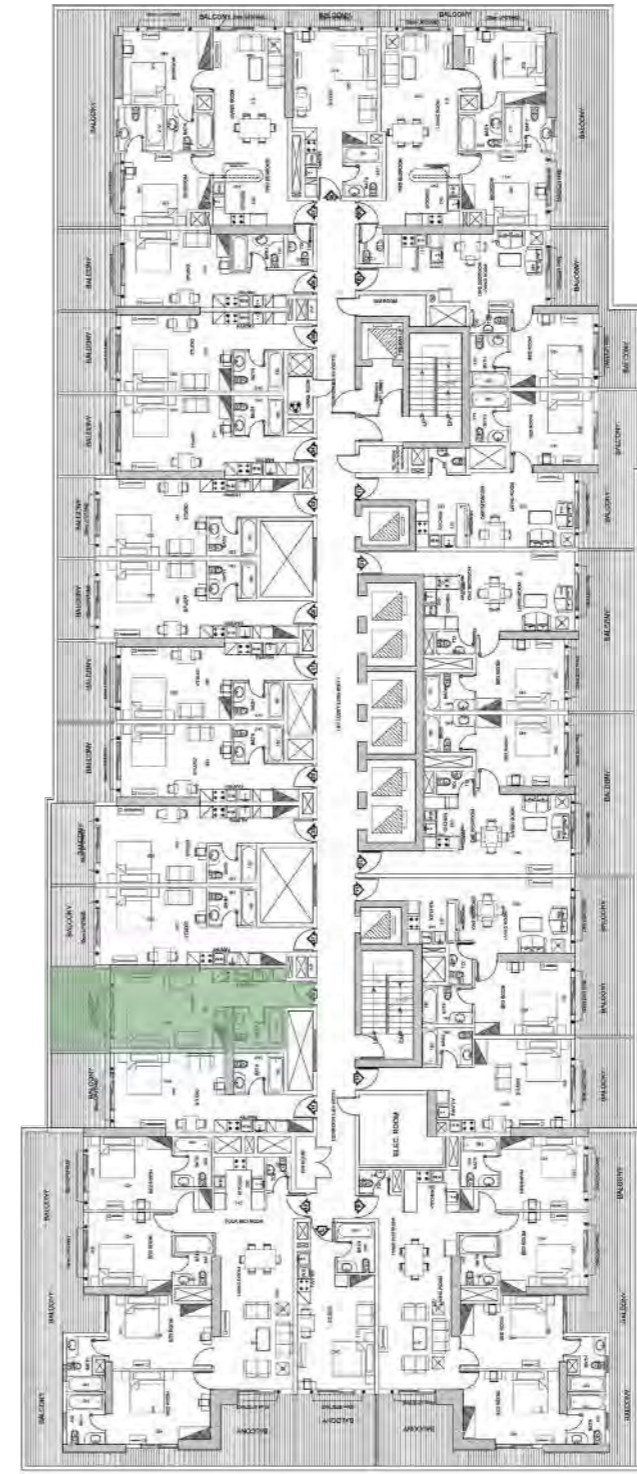

Studio
FLAT 06

Total Area 460 SQ.FT.

Elite
BUSINESS BAY

Studio
FLAT 08

Total Area

410 SQ.FT.

Elite
BUSINESS BAY

Studio
FLAT 15

Total Area

480 SQ.FT.

Elite

BUSINESS BAY

Studio

FLAT 17

Total Area

480 SQ.FT.

Elite
BUSINESS BAY

Studio
FLAT 19

Total Area

490 SQ.FT.

Elite
BUSINESS BAY

Studio
FLAT 20

Total Area

490 SQ.FT.

Elite
BUSINESS BAY

Studio
FLAT 21

Total Area 470 SQ.FT.

Elite
BUSINESS BAY

Studio
FLAT 22

Total Area

470 SQ.FT.

Elite
BUSINESS BAY