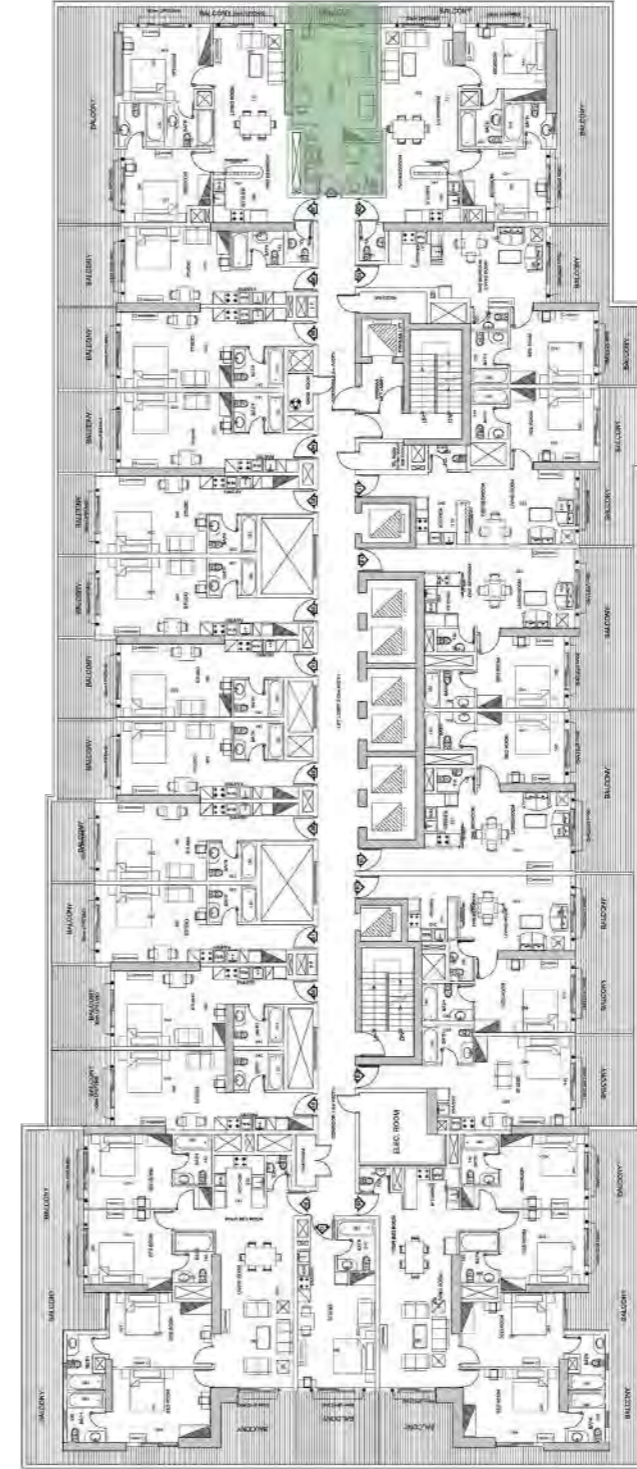

Total Area

460 SQ.FT.

Elite
BUSINESS BAY

Studio
FLAT 03

Total Area

460 SQ.FT.

Elite
BUSINESS BAY

Studio

FLAT 04

Total Area

490 SQ.FT.

Elite
BUSINESS BAY

Studio
FLAT 05

Total Area

490 SQ.FT.

Elite
BUSINESS BAY

Studio
FLAT 06

Total Area 460 SQ.FT.

Elite
BUSINESS BAY

Studio
FLAT 08

Total Area

410 SQ.FT.

Elite
BUSINESS BAY

Studio
FLAT 15

Total Area

480 SQ.FT.

Elite

BUSINESS BAY

Studio

FLAT 17

Total Area

480 SQ.FT.