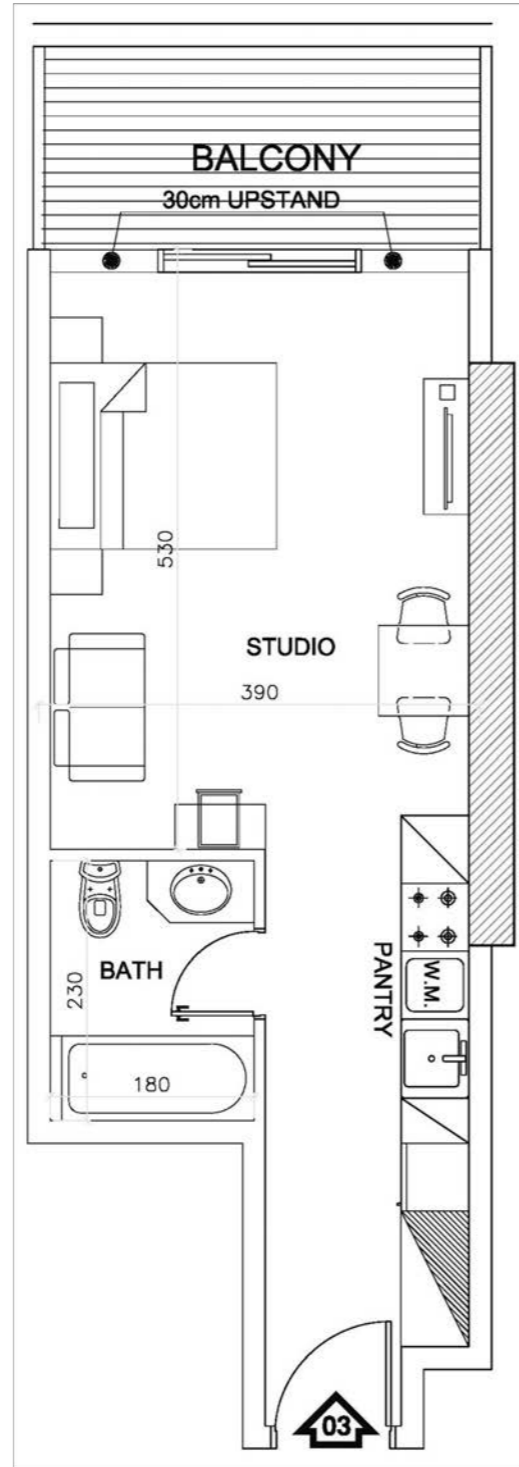

Elite
BUSINESS BAY

APARTMENT TYPE 1
STUDIO

Elite
BUSINESS BAY

Studio
FLAT 01

Total Area

480 SQ.FT.

Elite
BUSINESS BAY

Studio
FLAT 02

Total Area

460 SQ.FT.

Elite
BUSINESS BAY

Studio
FLAT 03

Total Area

460 SQ.FT.

Elite
BUSINESS BAY

Studio

FLAT 04

Total Area

490 SQ.FT.

Elite
BUSINESS BAY

Studio
FLAT 05

Total Area

490 SQ.FT.

Elite
BUSINESS BAY

Studio
FLAT 06

Total Area 460 SQ.FT.

Elite
BUSINESS BAY

Studio
FLAT 08

Total Area

410 SQ.FT.

Elite
BUSINESS BAY

Studio
FLAT 15