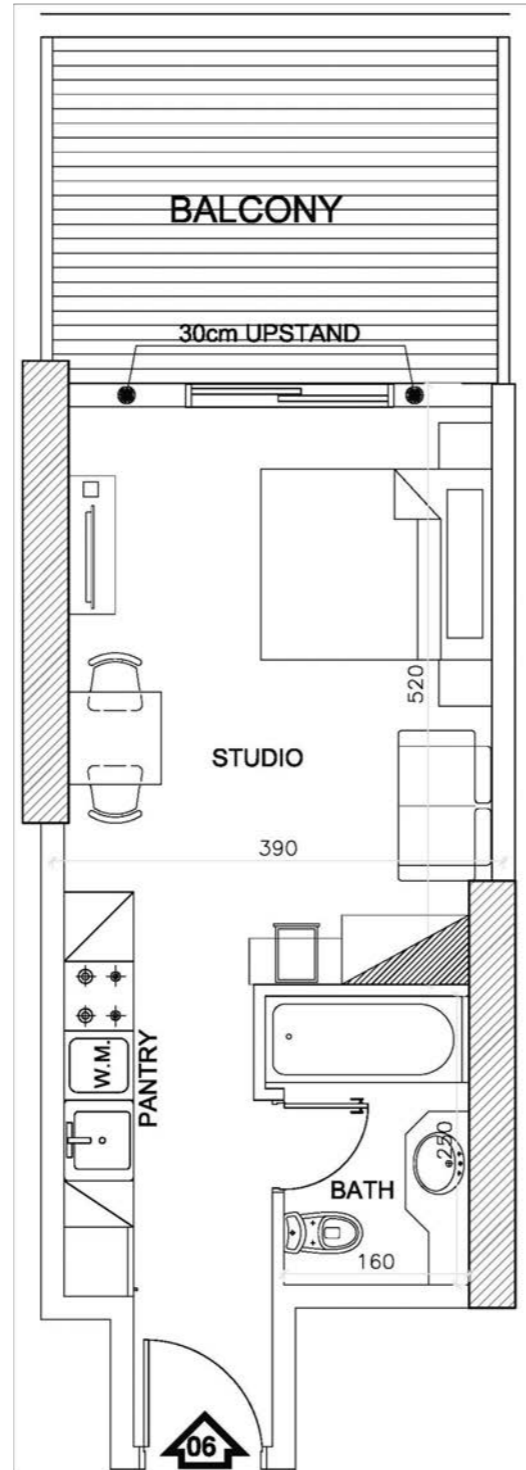

Total Area

460 SQ.FT.

Elite
BUSINESS BAY

Studio
FLAT 03

Total Area

460 SQ.FT.

Elite
BUSINESS BAY

Studio

FLAT 04

Total Area

490 SQ.FT.

Elite
BUSINESS BAY

Studio
FLAT 05

Total Area

490 SQ.FT.

Elite
BUSINESS BAY

Studio
FLAT 06

Total Area 460 SQ.FT.

Elite
BUSINESS BAY

Studio
FLAT 08

Total Area

410 SQ.FT.

Elite
BUSINESS BAY

Studio
FLAT 15

Total Area

480 SQ.FT.

Elite

BUSINESS BAY

Studio

FLAT 17

Total Area

480 SQ.FT.