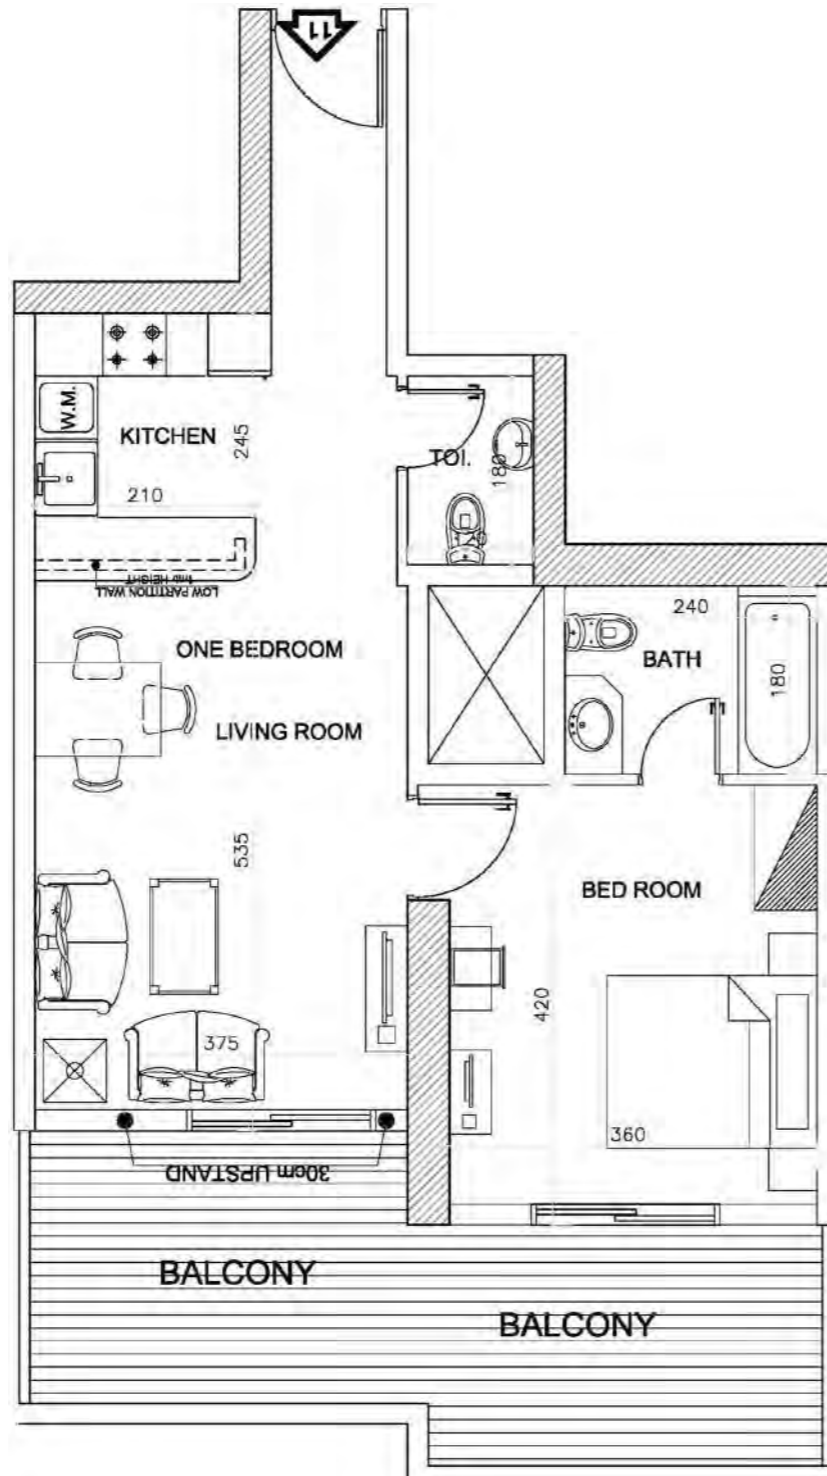

Elite
BUSINESS BAY

Studio
FLAT 21

Total Area 470 SQ.FT.

Elite
BUSINESS BAY

Studio
FLAT 22

Total Area

470 SQ.FT.

Elite
BUSINESS BAY

Studio
FLAT 23

Total Area 480 SQ.FT.

Elite
BUSINESS BAY

APARTMENT TYPE 2
ONE BEDROOM

Elite

BUSINESS BAY

One Bedroom

FLAT 10

Total Area

800 SQ.FT.

Elite

BUSINESS BAY

One Bedroom

Total Area

820 SQ.FT.

FLAT 11