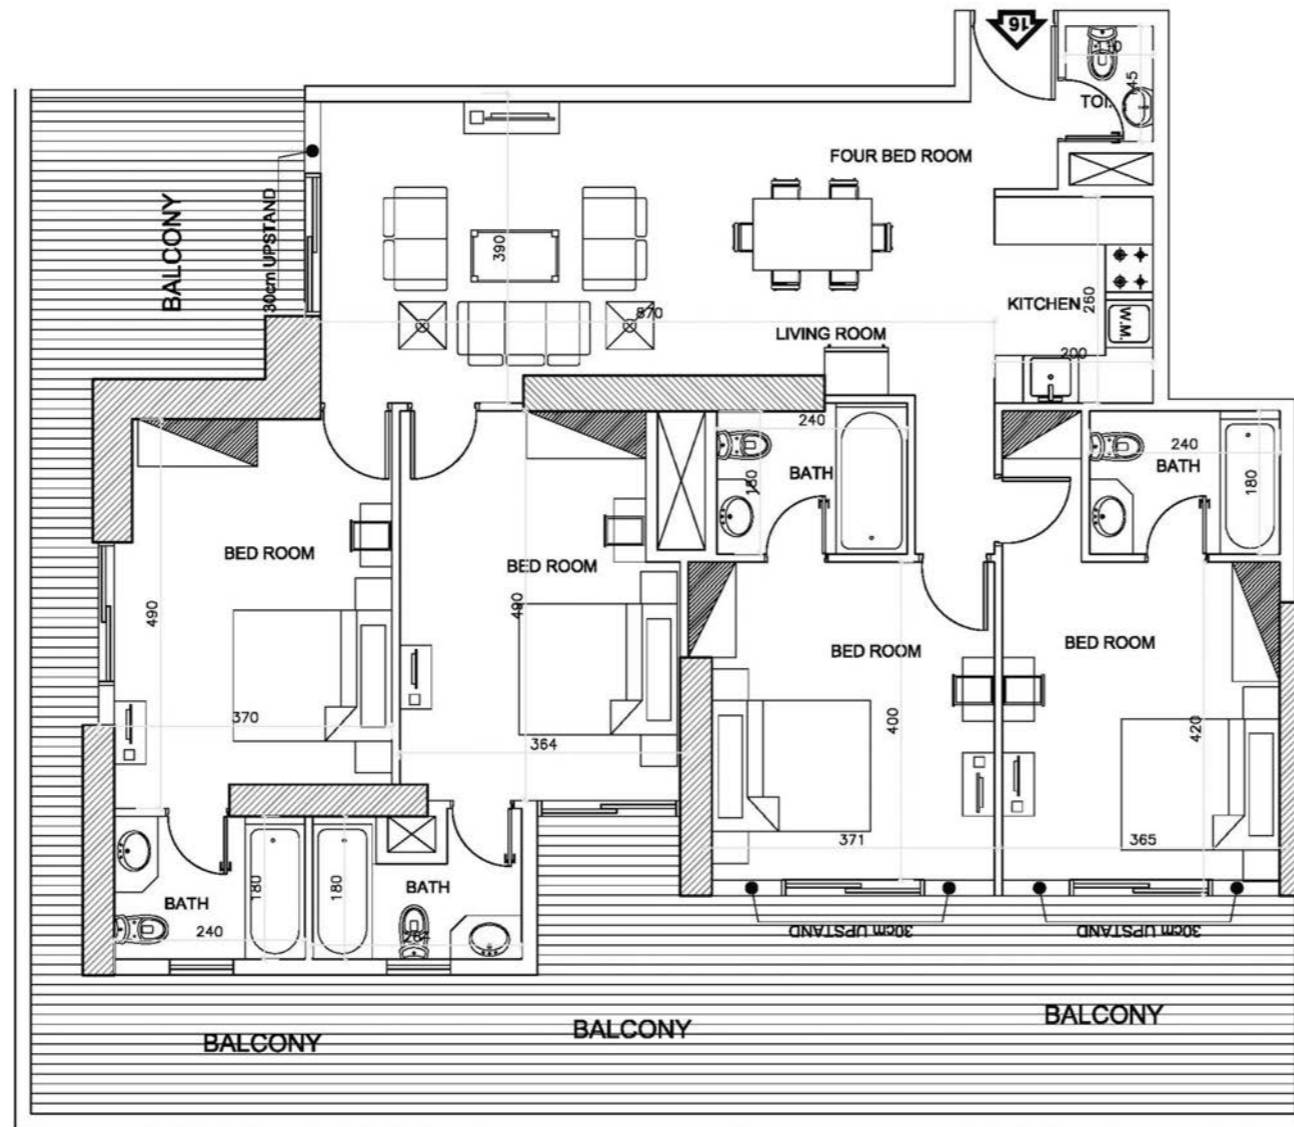

Total Area

1,275 SQ.FT.

Elite

BUSINESS BAY

Two Bedroom

FLAT 09

Total Area

1,275 SQ.FT.

Elite
BUSINESS BAY

APARTMENT TYPE 4
FOUR BEDROOM

Elite

BUSINESS BAY

Four Bedroom

FLAT 16

Total Area

2,200 SQ.FT.