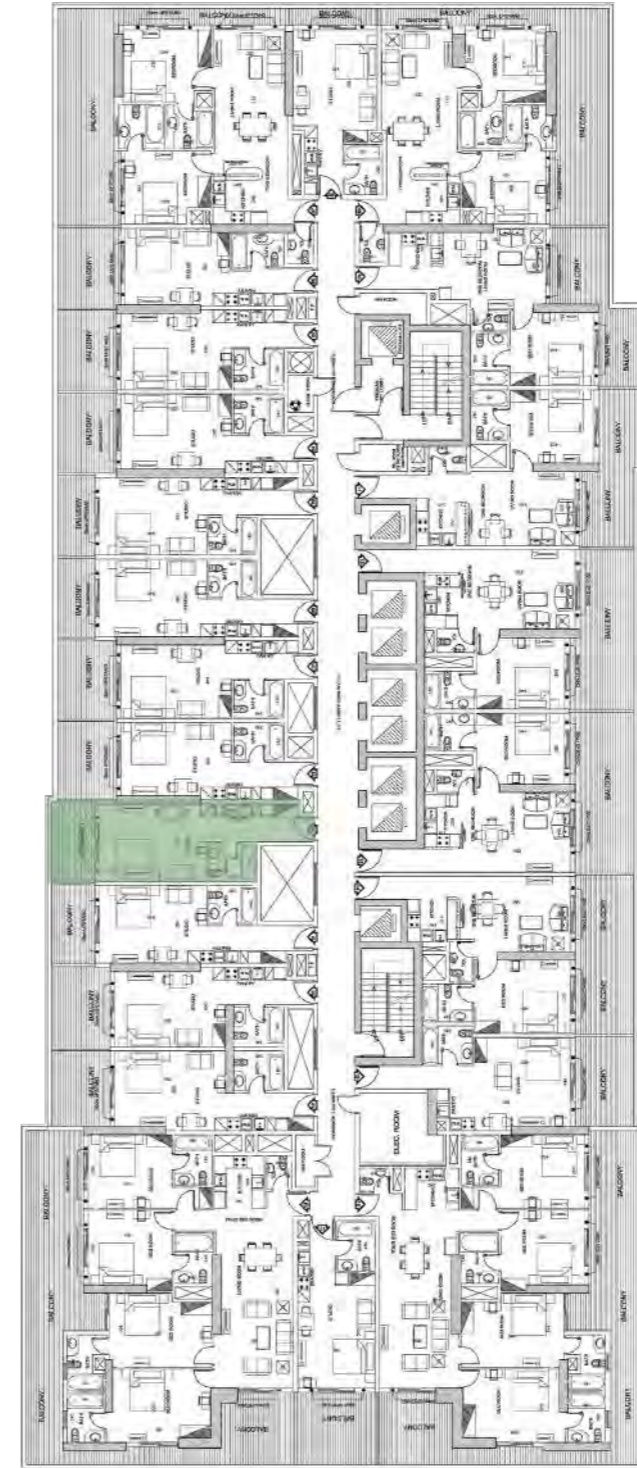

Total Area

480 SQ.FT.

Elite

BUSINESS BAY

Studio

FLAT 17

Total Area

480 SQ.FT.

Elite
BUSINESS BAY

Studio
FLAT 19

Total Area

490 SQ.FT.

Elite
BUSINESS BAY

Studio
FLAT 20

Total Area

490 SQ.FT.

Elite
BUSINESS BAY

Studio
FLAT 21

Total Area 470 SQ.FT.

Elite
BUSINESS BAY

Studio
FLAT 22

Total Area

470 SQ.FT.

Elite
BUSINESS BAY

Studio
FLAT 23

Total Area 480 SQ.FT.

Elite
BUSINESS BAY

APARTMENT TYPE 2
ONE BEDROOM

Elite

BUSINESS BAY

One Bedroom

FLAT 10