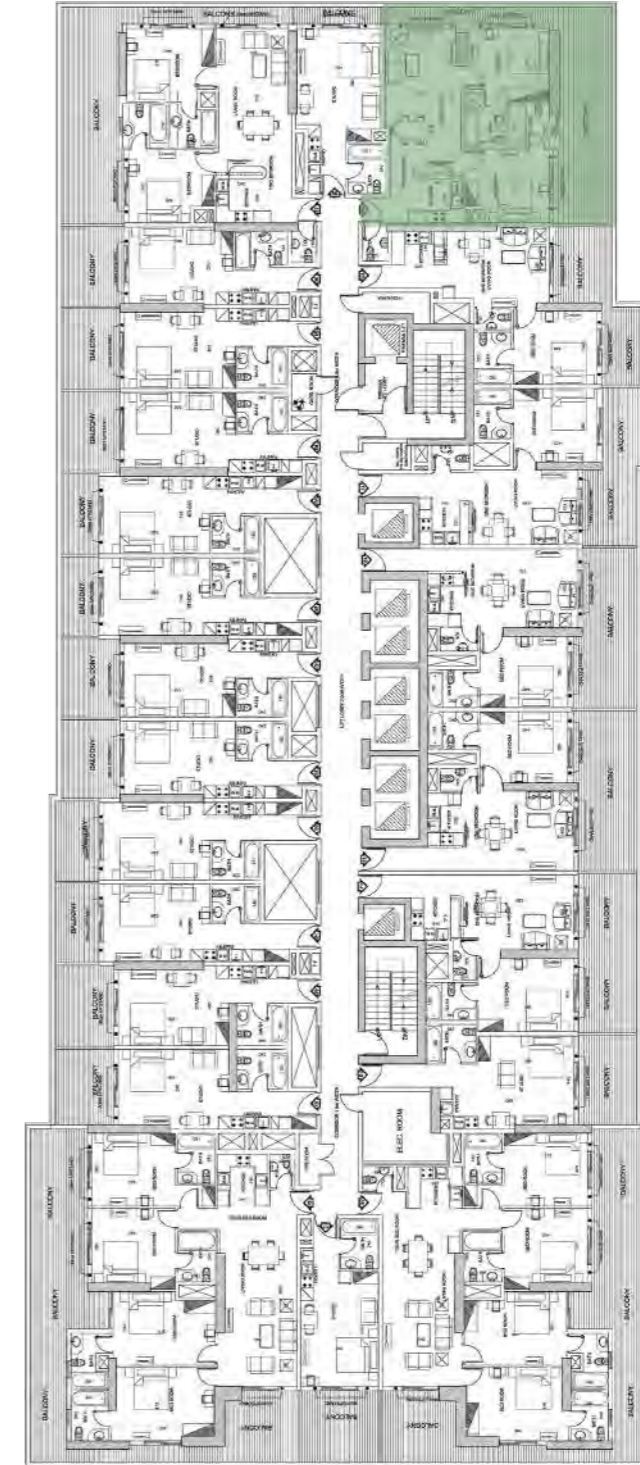

FLAT 04

Total Area

490 SQ.FT.

Elite
BUSINESS BAY

Studio
FLAT 05

Total Area

490 SQ.FT.

Elite
BUSINESS BAY

One Bedroom

Total Area

860 SQ.FT.

FLAT 13

Elite

BUSINESS BAY

One Bedroom

FLAT 14

Total Area

860 SQ.FT.

Elite
BUSINESS BAY

APARTMENT TYPE 3
TWO BEDROOM

Elite

BUSINESS BAY

Two Bedroom

FLAT 07

Total Area

1,275 SQ.FT.

Elite

BUSINESS BAY

Two Bedroom

FLAT 09

Total Area

1,275 SQ.FT.