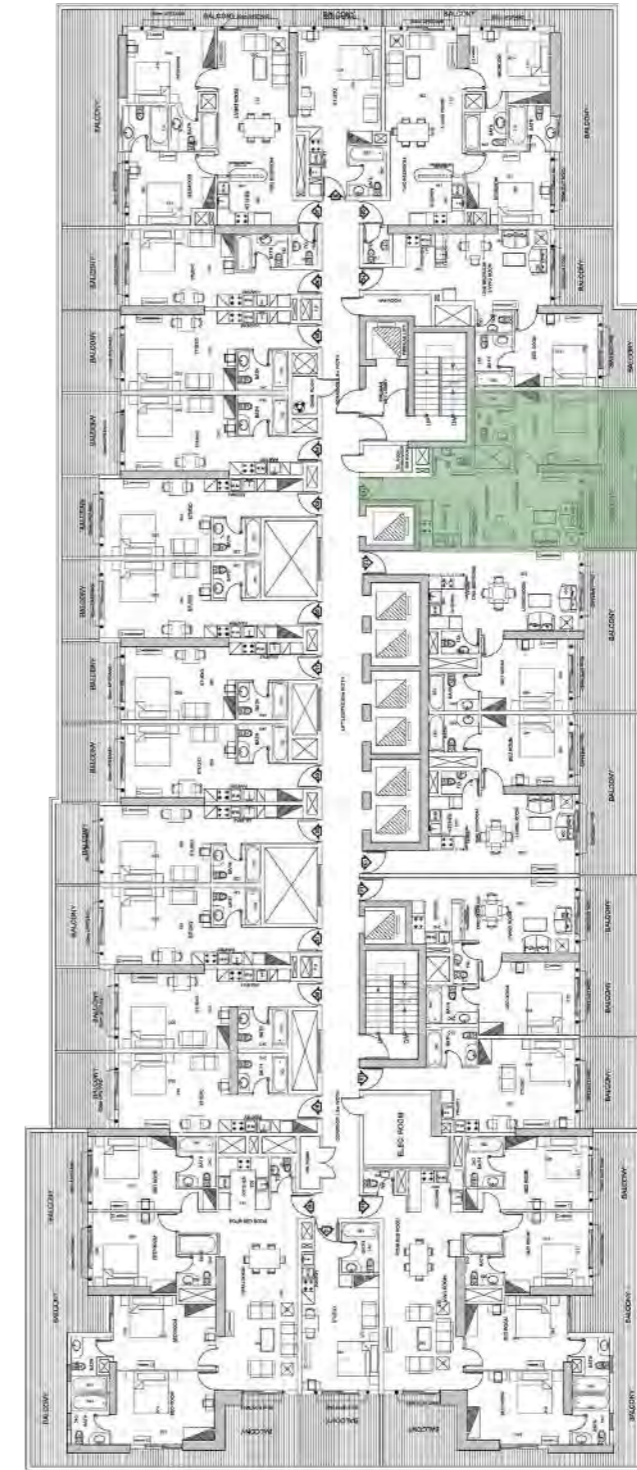

Elite
BUSINESS BAY

Studio
FLAT 21

Total Area 470 SQ.FT.

Elite
BUSINESS BAY

Studio
FLAT 22

Total Area

470 SQ.FT.

Elite
BUSINESS BAY

Studio
FLAT 23

Total Area 480 SQ.FT.

Elite
BUSINESS BAY

APARTMENT TYPE 2
ONE BEDROOM

Elite

BUSINESS BAY

One Bedroom

FLAT 10

Total Area

800 SQ.FT.

Elite

BUSINESS BAY

One Bedroom

Total Area

820 SQ.FT.

FLAT 11

Elite

BUSINESS BAY

One Bedroom

FLAT 12

Total Area

860 SQ.FT.

Elite

BUSINESS BAY