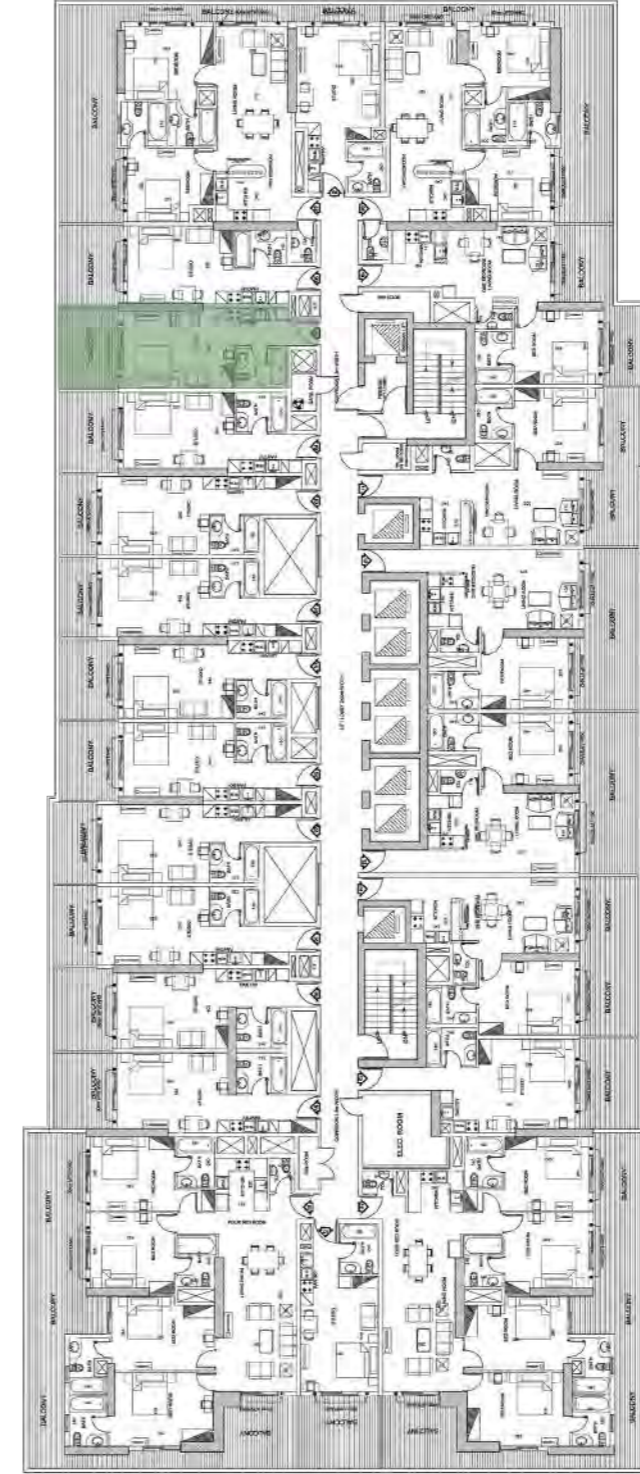

Elite
BUSINESS BAY

APARTMENT TYPE 1
STUDIO

Elite
BUSINESS BAY

Studio
FLAT 01

Total Area

480 SQ.FT.

Elite
BUSINESS BAY

Studio
FLAT 02

Total Area

460 SQ.FT.

Elite
BUSINESS BAY

Studio
FLAT 03

Total Area

460 SQ.FT.

Elite
BUSINESS BAY

Studio

FLAT 04

Total Area

490 SQ.FT.

Elite
BUSINESS BAY

Studio
FLAT 05

Total Area

490 SQ.FT.

Elite
BUSINESS BAY

Studio
FLAT 06

Total Area 460 SQ.FT.

Elite
BUSINESS BAY

Studio
FLAT 08

Total Area

410 SQ.FT.

Elite
BUSINESS BAY

Studio
FLAT 15